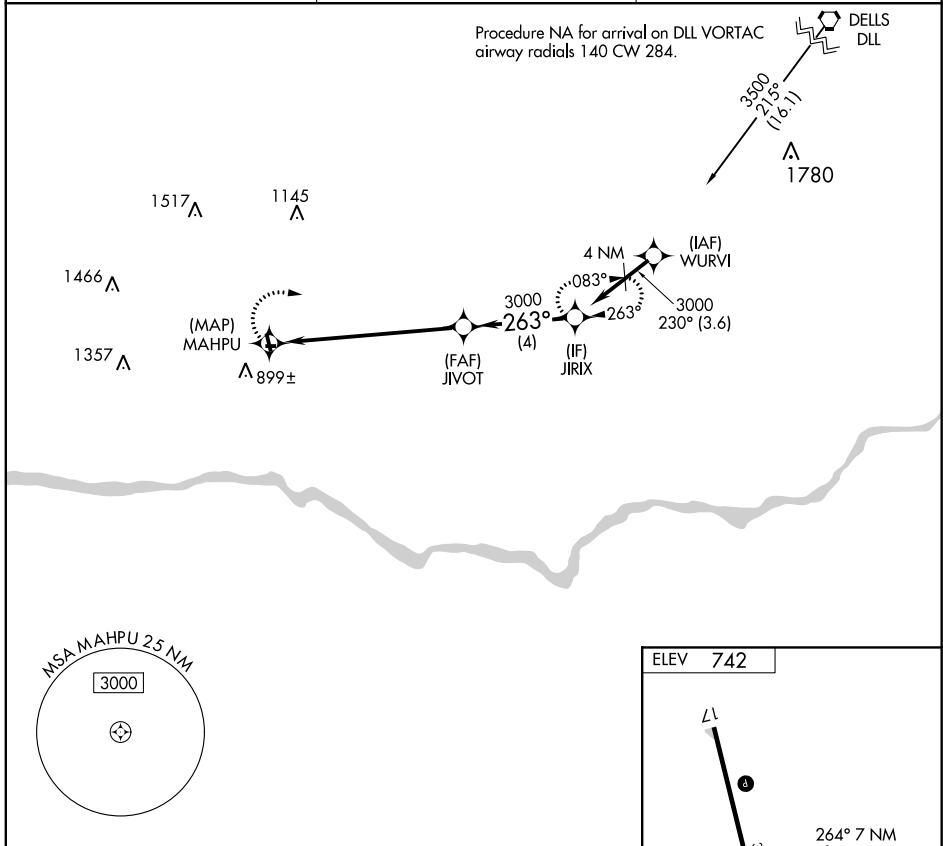

APP CRS 263°	Rwy Idg TDZE Apt Elev	N/A N/A 742
------------------------	-----------------------------	--

RNAV (GPS)-A

RICHLAND (93C)

RNP APCH.	<p>∇ Circling NA to Rwys 9 and 27. Procedure NA at night. Δ NA Use Lone Rock altimeter setting.</p>	MISSED APPROACH: Climbing right turn to 3000 direct JIRIX and hold.
-----------	--	---

LNR ASOS 119.425	CHICAGO CENTER 133.3 380.35	CTAF 122.9 0
----------------------------	---------------------------------------	------------------------

CATEGORY	A	B	C	D
C CIRCLING	1680-1¼ 938 (1000-1¼)	1700-1½ 958 (1000-1½)	NA	

MIRL Rwy 17-35 **0**
REL Rwys 17 and 35 **0**

EC-3, 25 MAR 2021 to 22 APR 2021

EC-3, 25 MAR 2021 to 22 APR 2021