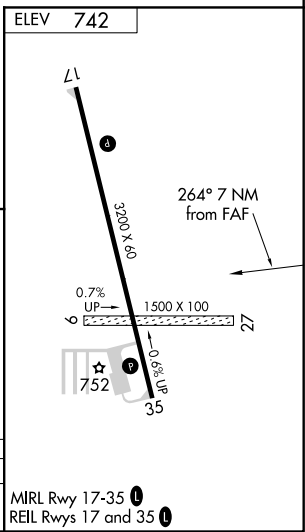

APP CRS 263°	Rwy Idg TDZE Apt Elev	N/A N/A 742
------------------------	-----------------------------	--

RNAV (GPS)-A

RICHLAND (93C)

RNP APCH.	<p>∇ Circling NA to Rwys 9 and 27. Procedure NA at night. Δ NA Use Lone Rock altimeter setting.</p>	MISSED APPROACH: Climbing right turn to 3000 direct JIRIX and hold.
-----------	--	---

LNR ASOS 119.425	CHICAGO CENTER 133.3 380.35	CTAF 122.9 0
----------------------------	---------------------------------------	------------------------

CATEGORY	A	B	C	D
C CIRCLING	1680-1¼ 938 (1000-1¼)	1700-1½ 958 (1000-1½)	NA	