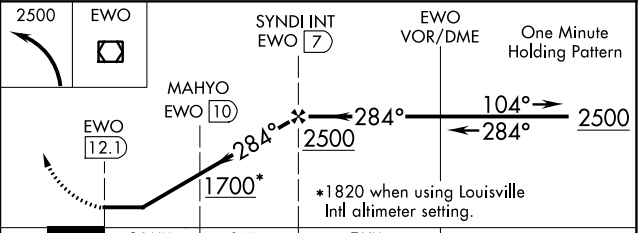

VOR/DME EWO 110.8 Chan 45	APP CRS 284°	Rwy Idg TDZE Apt Elev	N/A N/A 775
---	------------------------	-----------------------------	--

VOR-A
ADDINGTON FIELD (EKK)

NA If local altimeter setting not received, use Louisville Muhammad Ali Intl altimeter setting and increase all MDAs 120 feet.

MISSED APPROACH: Climbing left turn to 2500 direct to EWO VOR/DME and hold.

AWOS-3 121.025	LOUISVILLE APP CON 132.075 327.0	CLNC DEL 119.45	UNICOM 122.8 (CTAF) 0
--------------------------	--	---------------------------	---------------------------------