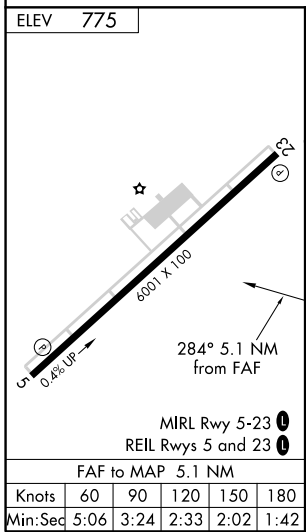

VOR/DME EWO 110.8 Chan 45	APP CRS 284°	Rwy Idg TDZE Apt Elev	N/A N/A 775
---	------------------------	-----------------------------	--

VOR-A
ADDINGTON FIELD (EKK)

NA If local altimeter setting not received, use Louisville Muhammad Ali Intl altimeter setting and increase all MDAs 120 feet.

MISSED APPROACH: Climbing left turn to 2500 direct to EWO VOR/DME and hold.

AWOS-3 121.025	LOUISVILLE APP CON 132.075 327.0	CLNC DEL 119.45	UNICOM 122.8 (CTAF) 0
--------------------------	--	---------------------------	---------------------------------