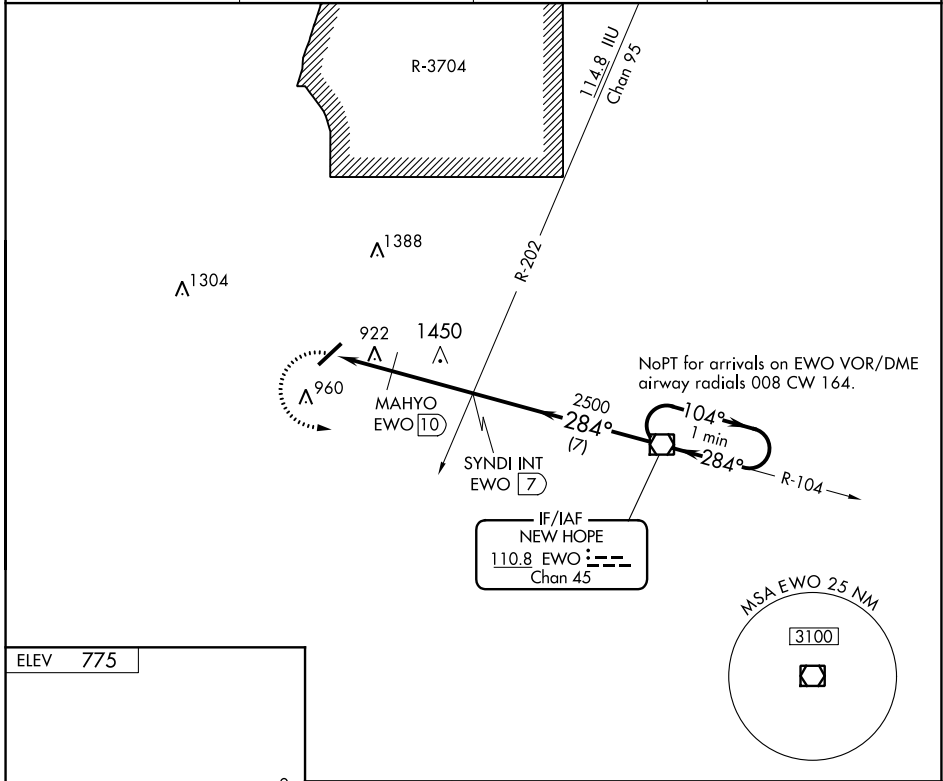

VOR/DME EWO 110.8 Chan 45	APP CRS 284°	Rwy Idg TDZE Apt Elev	N/A N/A 775
---	------------------------	-----------------------------	--

VOR-A
ADDINGTON FIELD (EKK)

NA If local altimeter setting not received, use Louisville Muhammad Ali Intl altimeter setting and increase all MDAs 120 feet.

MISSED APPROACH: Climbing left turn to 2500 direct to EWO VOR/DME and hold.

AWOS-3 121.025	LOUISVILLE APP CON 132.075 327.0	CLNC DEL 119.45	UNICOM 122.8 (CTAF) 0
--------------------------	--	---------------------------	---------------------------------

CATEGORY	A	B	C	D
CIRCLING	1700-1¼ 925 (1000-1¼)		1700-2¾ 925 (1000-2¾)	1700-3 925 (1000-3)
MAHYO FIX MINIMUMS				
CIRCLING	1240-1 465 (500-1)	1260-1 485 (500-1)	1260-1½ 485 (500-1½)	1360-2 585 (600-2)

SE-1, 25 MAR 2021 to 22 APR 2021

SE-1, 25 MAR 2021 to 22 APR 2021