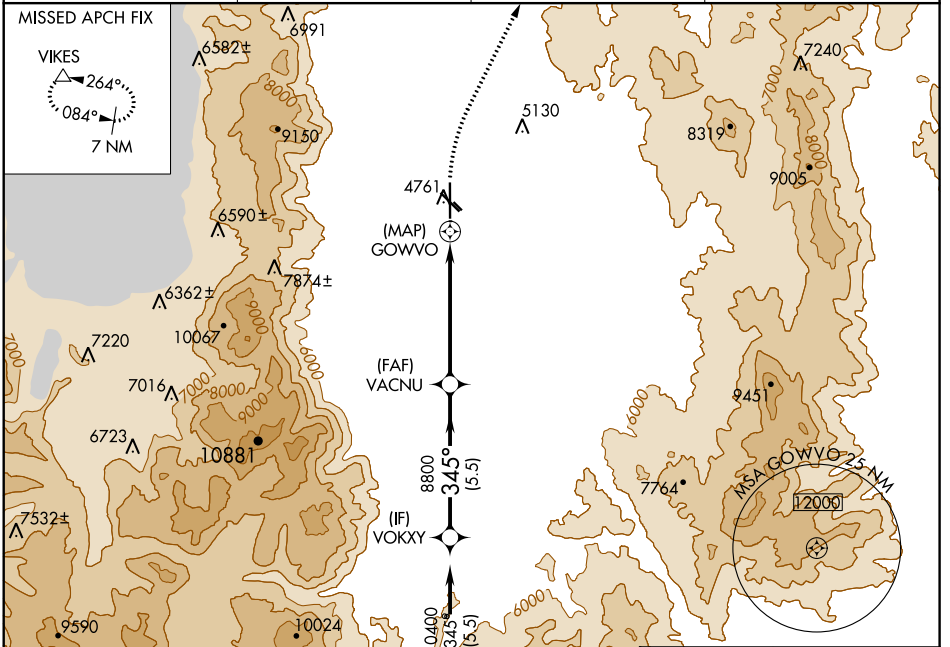

APP CRS 345°	Rwy Idg TDZE Apt Elev N/A N/A 4724
------------------------	--

RNAV (GPS)-B

MINDEN-TAHOE (MEV)

RNP APCH.		MISSED APPROACH: Climbing right turn to 11000 direct VIKES and hold, continue climb-in-hold to 11000.	
<p>▽ Circling NA for Cat D southwest of Rwy 12 and 34. ▲ Circling Rwy 12L, 30R NA at night.</p>		AWOS-3PT 119.325	NORCAL APP CON 119.2 279.55
		CLNC DEL 133.25	UNICOM 123.05 (CTAF) 0

ELEV 4724

CATEGORY	A	B	C	D
☉ CIRCLING	6480-1¼ 1756 (1800-1¼)	6480-1½ 1756 (1800-1½)	6480-3	1756 (1800-3)

HIRL Rwy 16-34 0

SW-4, 25 MAR 2021 to 22 APR 2021

SW-4, 25 MAR 2021 to 22 APR 2021