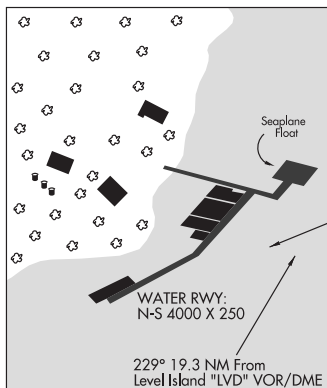

POINT BAKER SPB (KPB)(PFKP) 0 SE UTC-9(-8DT) N56°21.11' W133°37.36'
00 NOTAM FILE SIT

JUNEAU

WATERWAY N-S: 4000X250 (WATER)

SEAPLANE REMARKS: Attended daylight. Narrow and congested opr area, small islands both entrances to core. Boats tied to SPB/helicopter float/ramp. Seaplane float designed to support 22,000 lbs maximum GWT helicopters. Float deteriorated, be alert when loading near capacity.

AIRPORT MANAGER: (907) 465-4512

COMMUNICATIONS: CTAF 122.9

RADIO AIDS TO NAVIGATION: NOTAM FILE SIT.

LEVEL ISLAND (H) VORW/DME 116.5 LVD Chan 112 N56°28.06'
W133°04.99' 229° 19.3 NM to fld. 98/20E.

VOR unusable:

038°-098° byd 35 NM blo 9,000'
098°-138° byd 25 NM blo 7,000'
168°-208° byd 35 NM blo 6,000'
268°-328° byd 25 NM blo 9,000'
328°-358° byd 30 NM blo 7,000'
328°-358° byd 35 NM blo 8,000'
358°-038° byd 35 NM blo 12,000'
wx cam

DME unusable:

038°-098° byd 35 NM blo 9,000'
098°-138° byd 25 NM blo 7,000'
168°-208° byd 35 NM blo 6,000'
268°-328° byd 25 NM blo 9,000'
328°-358° byd 30 NM blo 7,000'
328°-358° byd 35 NM blo 8,000'
358°-038° byd 35 NM blo 12,000'

COMM/NAV/WEATHER REMARKS: For a toll free call to Sitka FSS dial 1-800-478-6300.