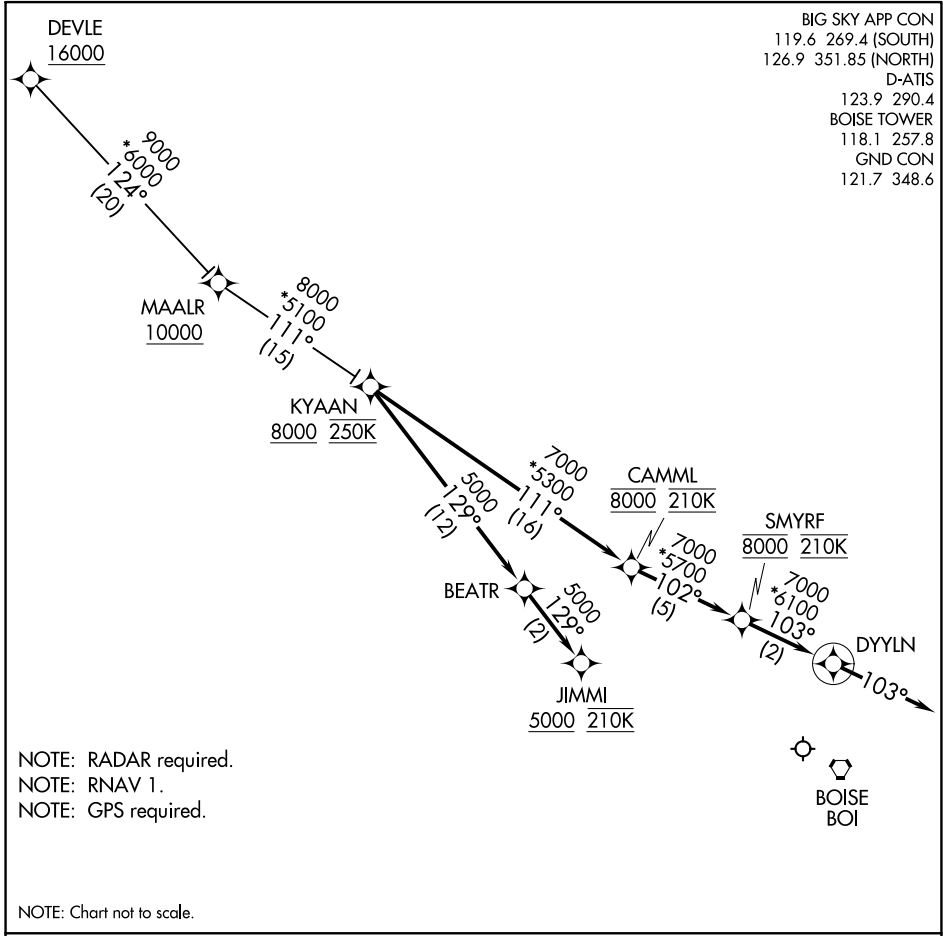

(KYAAN.KYAAN3) 21112

KYAAN THREE ARRIVAL (RNAV)

AL-57 (FAA)

BOISE AIR TRML/GOWEN FLD (BOI)
BOISE, IDAHO

NW-1, 22 APR 2021 to 20 MAY 2021

NW-1, 22 APR 2021 to 20 MAY 2021

ARRIVAL ROUTE DESCRIPTION

DEVLE TRANSITION (DEVLE.KYAAN3)

LANDING RUNWAYS 10L/R: From KYAAN on track 129° to BEATR, then on track 129° to cross JIMMI at or above 5000 and at 210K. Expect assigned approach or RADAR vectors to final approach course.

LANDING RUNWAYS 28L/R: From KYAAN on track 111° to cross CAMML at 8000 and at 210K, then on track 102° to cross SMYRF at 8000 and at 210K, then on track 103° to DYYLN, then on track 103°. Expect assigned approach or RADAR vectors to final approach course.

KYAAN THREE ARRIVAL (RNAV)
(KYAAN.KYAAN3) 07DEC17

BOISE, IDAHO
BOISE AIR TRML/GOWEN FLD (BOI)