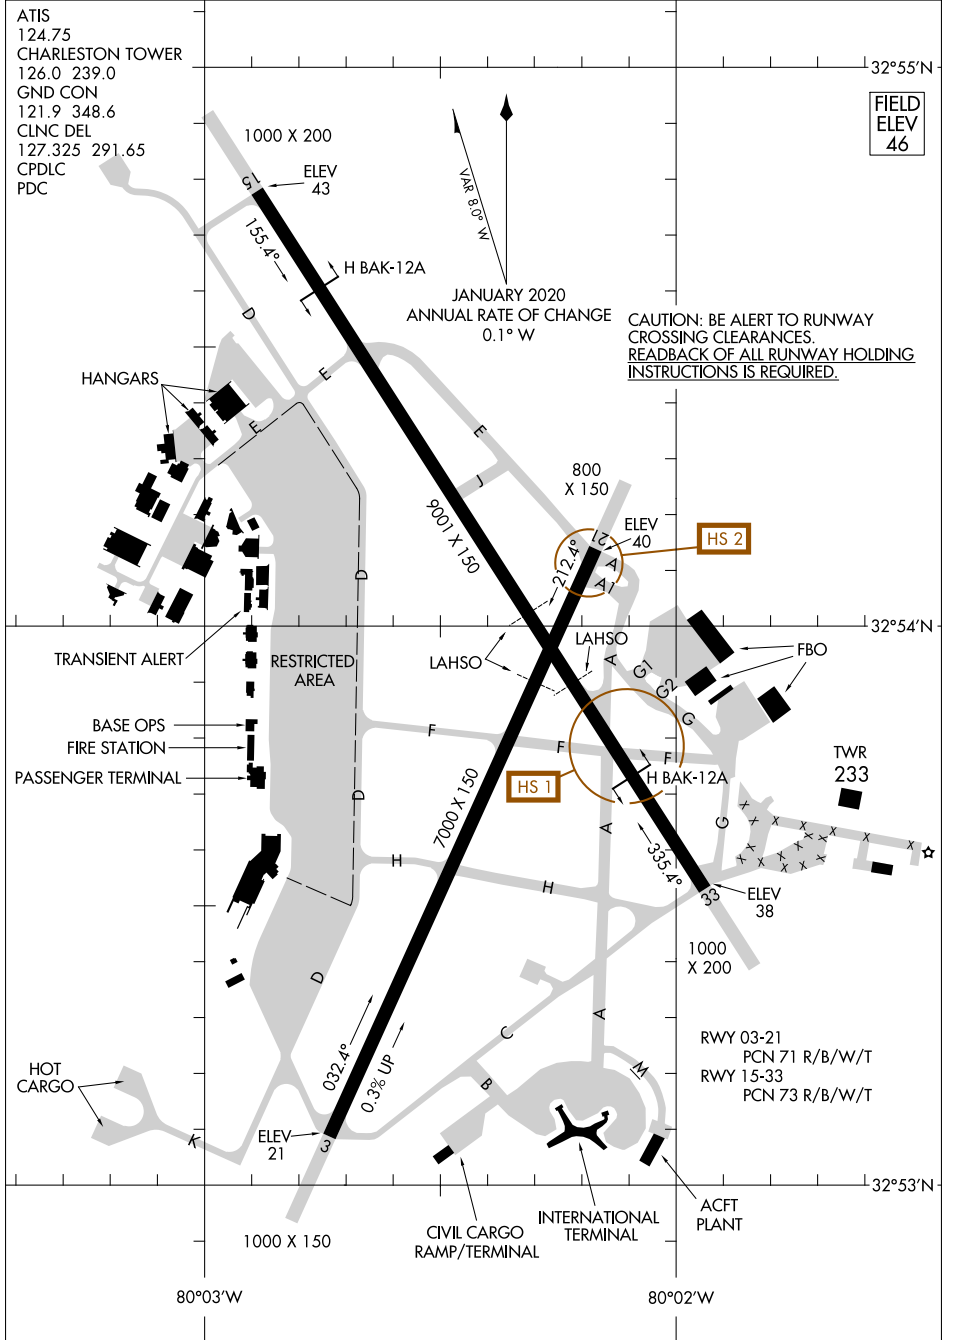

21112

AIRPORT DIAGRAM

AL-76 (FAA)

CHARLESTON AFB/INTL (CHS)
CHARLESTON, SOUTH CAROLINA

SE-2, 22 APR 2021 to 20 MAY 2021

SE-2, 22 APR 2021 to 20 MAY 2021

AIRPORT DIAGRAM

21112

CHARLESTON, SOUTH CAROLINA
CHARLESTON AFB/INTL (CHS)