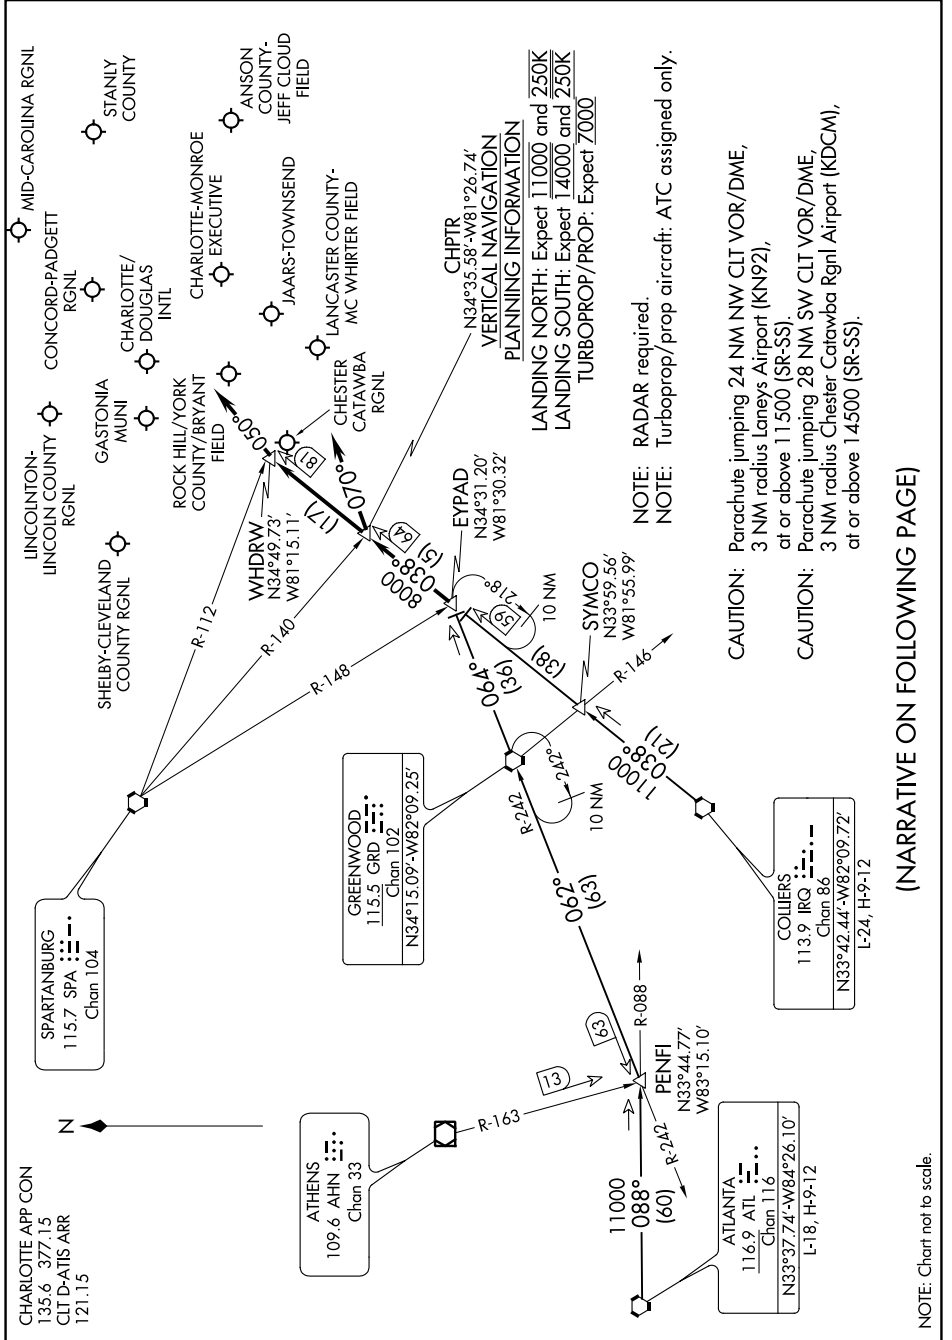

CHPTR THREE ARRIVAL

CHARLOTTE, NORTH CAROLINA

SE-2, 22 APR 2021 to 20 MAY 2021

(NARRATIVE ON FOLLOWING PAGE)

NOTE: Chart not to scale.

SE-2, 22 APR 2021 to 20 MAY 2021

CHPTR THREE ARRIVAL

CHARLOTTE, NORTH CAROLINA