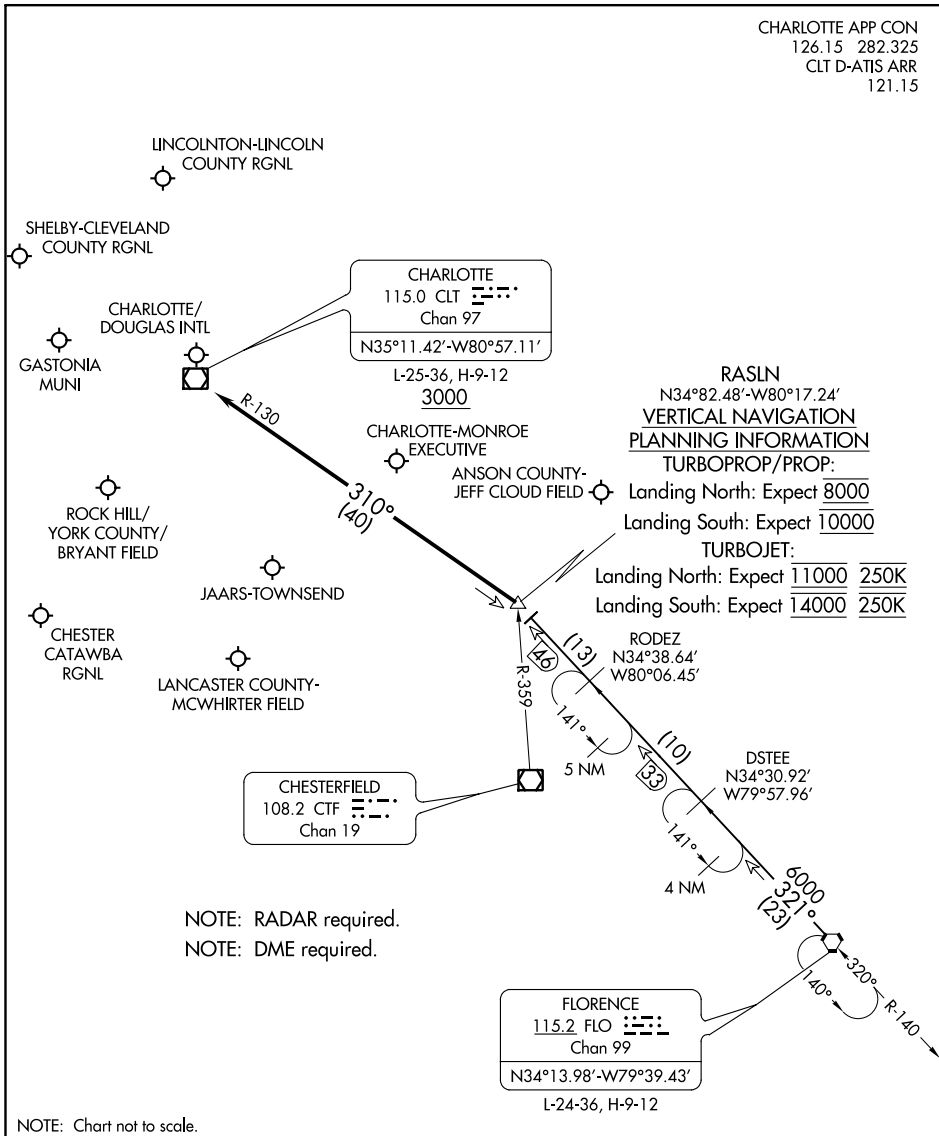

CHARLOTTE APP CON
 126.15 282.325
 CLT D-ATIS ARR
 121.15

SE-2, 22 APR 2021 to 20 MAY 2021

SE-2, 22 APR 2021 to 20 MAY 2021

ARRIVAL ROUTE DESCRIPTION

FLORENCE TRANSITION (FLO.RASLN3): From over FLO VORTAC on FLO R-321 to RASLN INT. Thence
 from RASLN on CLT R-130 to cross CLT VOR/DME at or above 3000. Expect RADAR vectors to destination airport or final approach course prior to CLT VOR/DME.