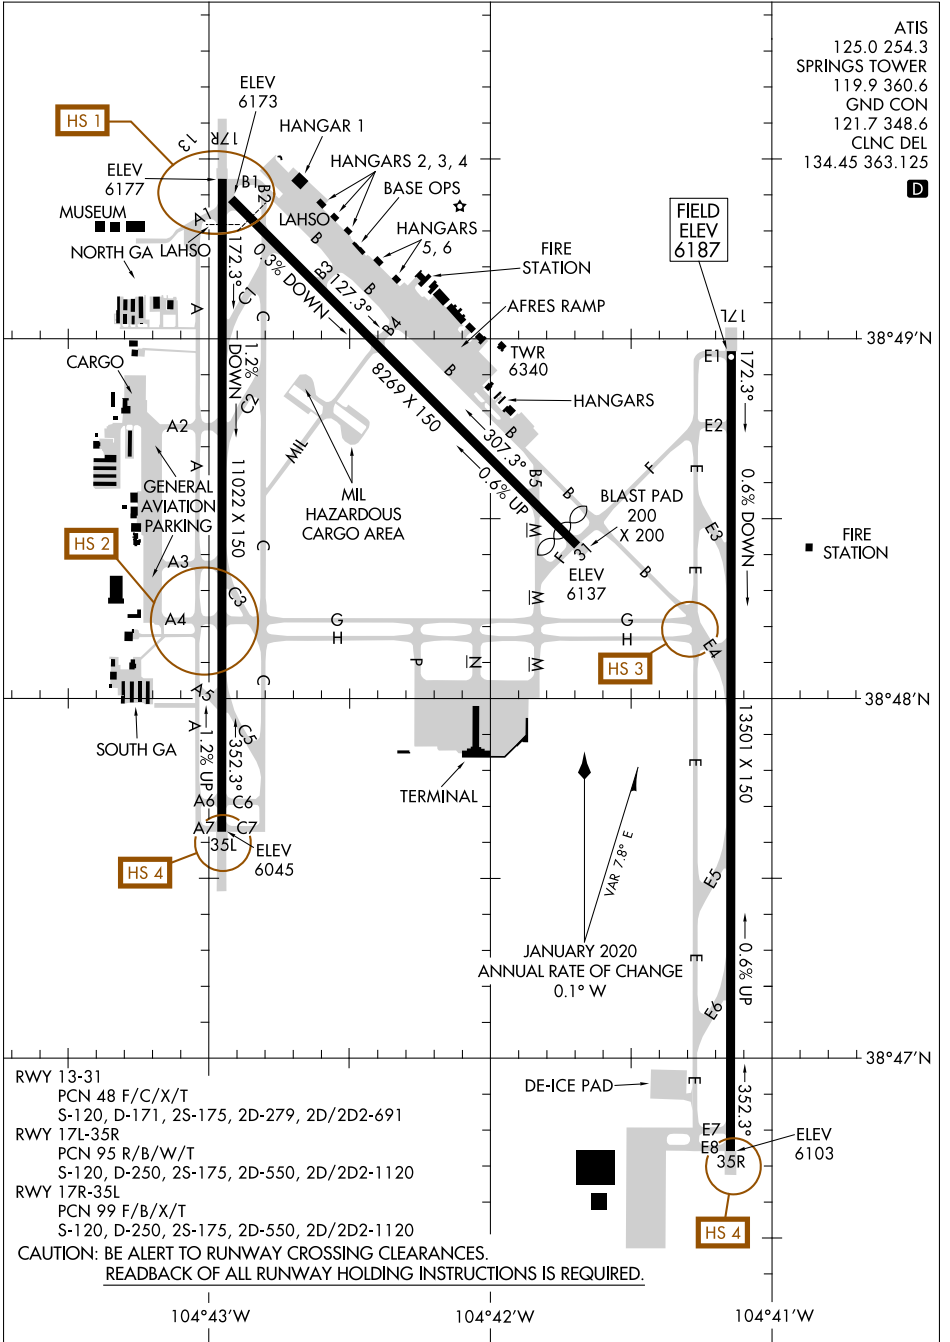

AIRPORT DIAGRAM

AL-87 (FAA)

CITY OF COLORADO SPRINGS MUNI (COS)

COLORADO SPRINGS, COLORADO

SW-1, 22 APR 2021 to 20 MAY 2021

SW-1, 22 APR 2021 to 20 MAY 2021

AIRPORT DIAGRAM

COLORADO SPRINGS, COLORADO

CITY OF COLORADO SPRINGS MUNI (COS)