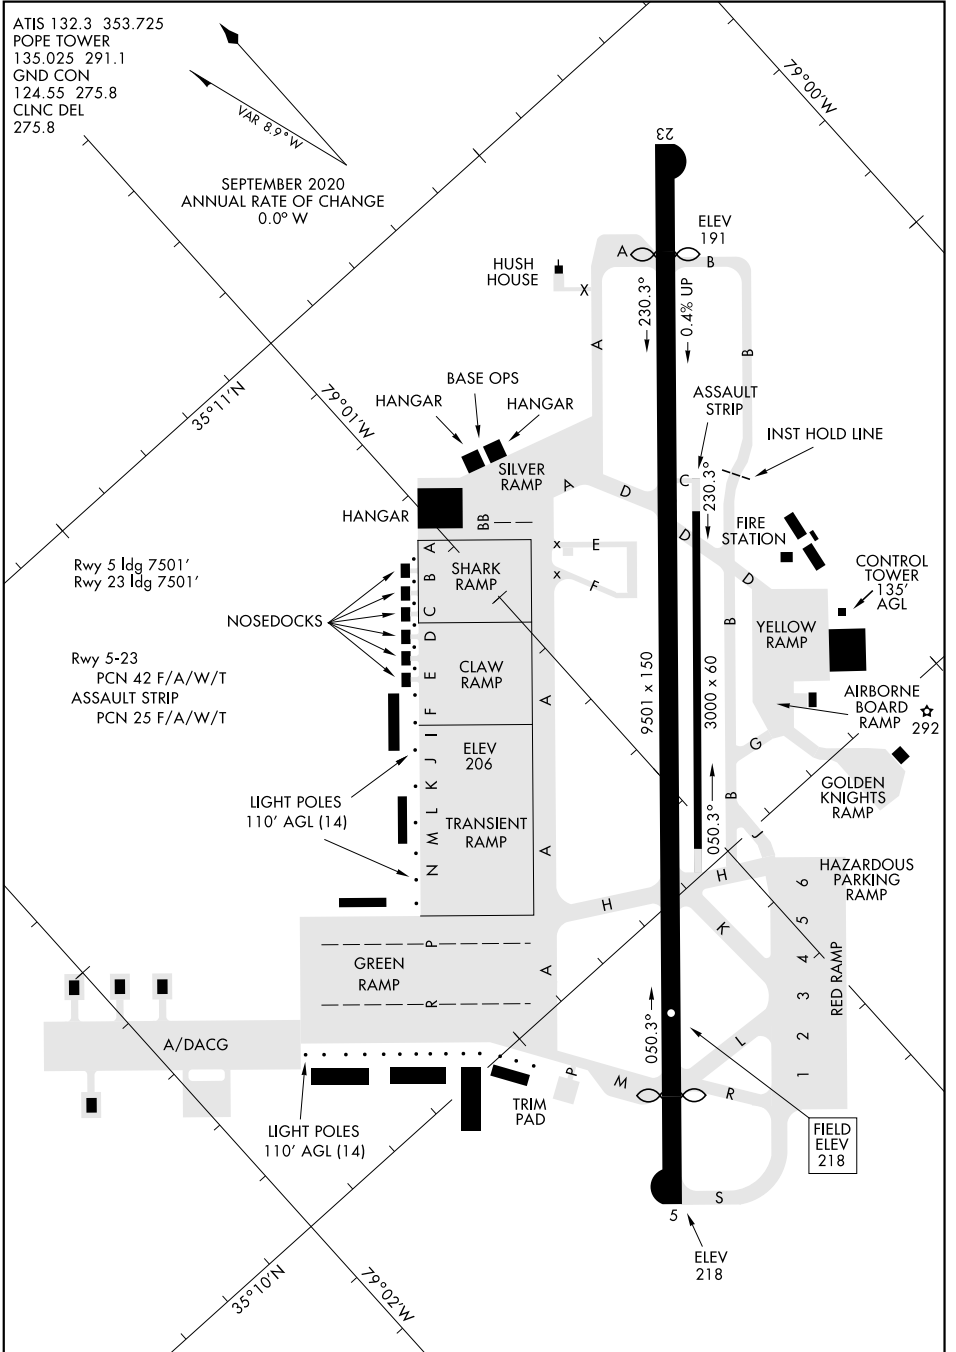

# AIRPORT DIAGRAM

AFD-147 [USAF]

POPE AAF (KPOB)  
FORT BRAGG, NORTH CAROLINA

ATIS 132.3 353.725  
 POPE TOWER  
 135.025 291.1  
 GND CON  
 124.55 275.8  
 CLNC DEL  
 275.8

SEPTEMBER 2020  
 ANNUAL RATE OF CHANGE  
 0.0° W

SE-2, 22 APR 2021 to 20 MAY 2021

SE-2, 22 APR 2021 to 20 MAY 2021

# AIRPORT DIAGRAM

FORT BRAGG, NORTH CAROLINA  
POPE AAF (KPOB)