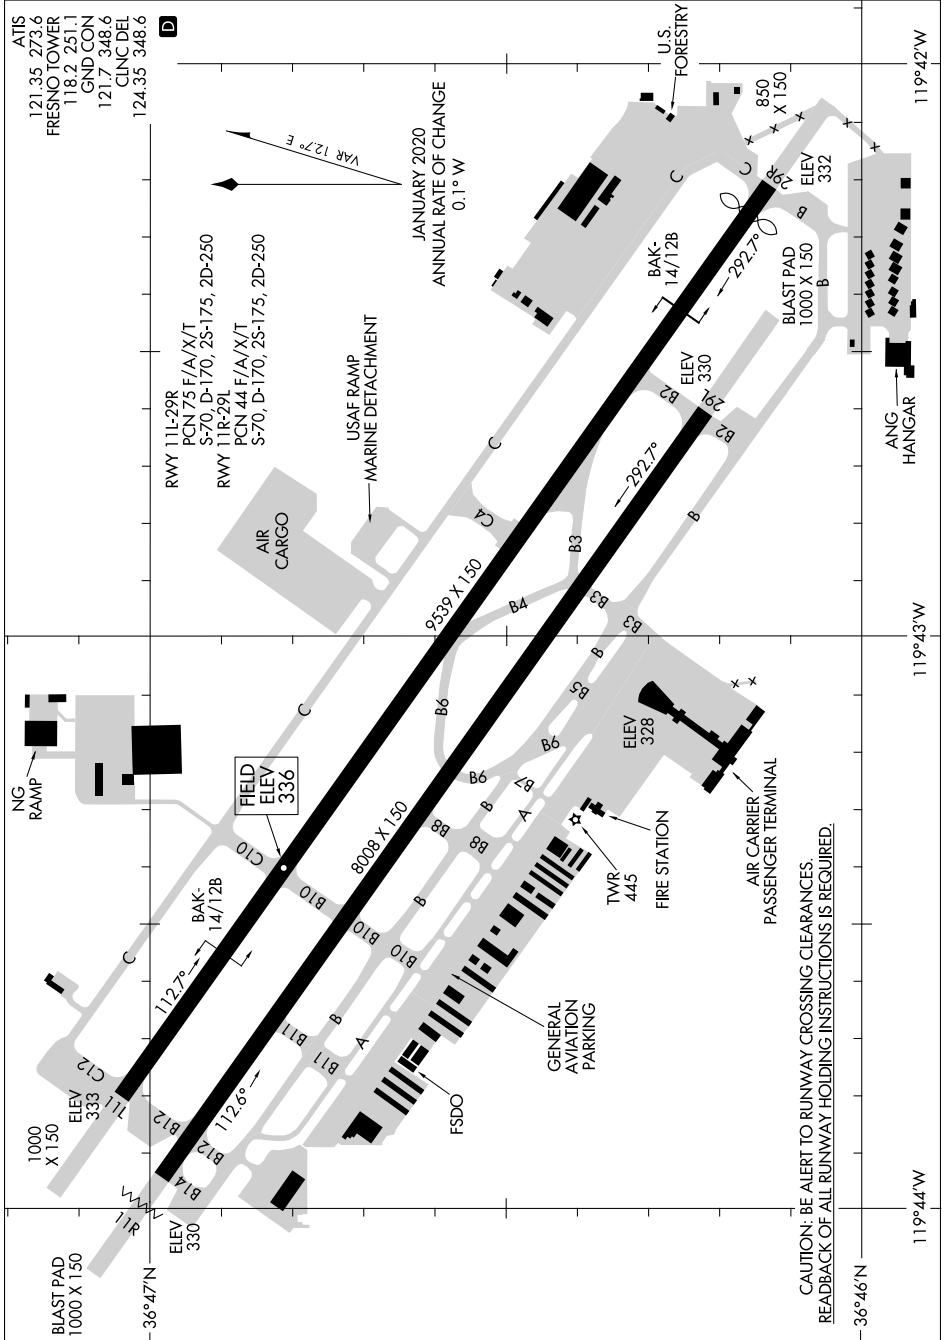

# AIRPORT DIAGRAM

AL-162 (FAA)

FRESNO YOSEMITE INTL (FAT)  
FRESNO, CALIFORNIA

SW-2, 22 APR 2021 to 20 MAY 2021

SW-2, 22 APR 2021 to 20 MAY 2021

# AIRPORT DIAGRAM

FRESNO, CALIFORNIA  
FRESNO YOSEMITE INTL (FAT)

CAUTION: BE ALERT TO RUNWAY CROSSING CLEARANCES.  
READBACK OF ALL RUNWAY HOLDING INSTRUCTIONS IS REQUIRED.