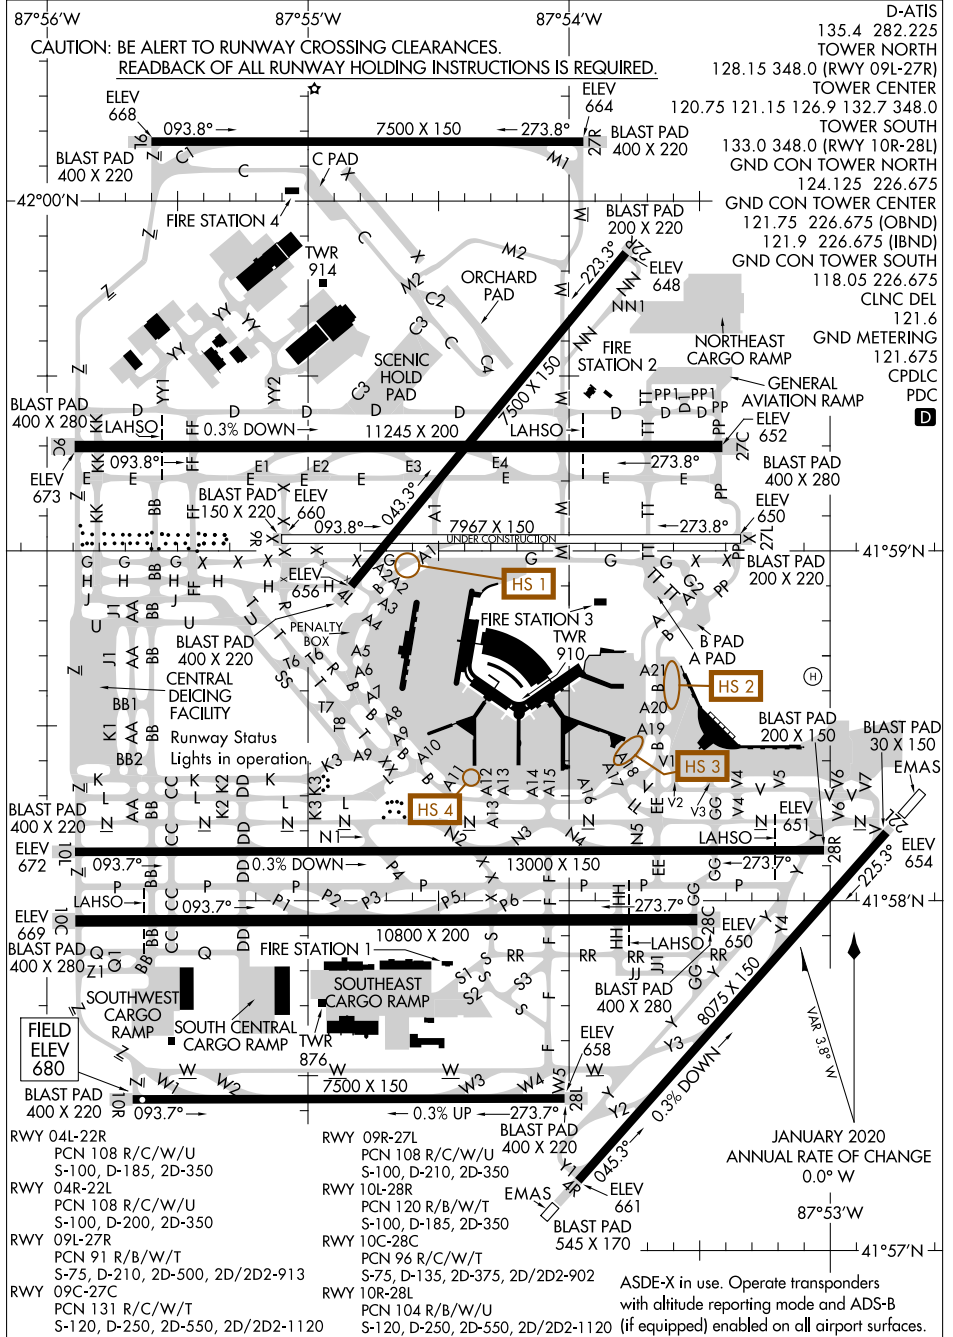

AIRPORT DIAGRAM

AL-166 (FAA)

CHICAGO O'HARE INTL (O.R.D)
CHICAGO, ILLINOIS

EC-3, 22 APR 2021 to 20 MAY 2021

EC-3, 22 APR 2021 to 20 MAY 2021

AIRPORT DIAGRAM

21112

CHICAGO, ILLINOIS
CHICAGO O'HARE INTL (O.R.D)