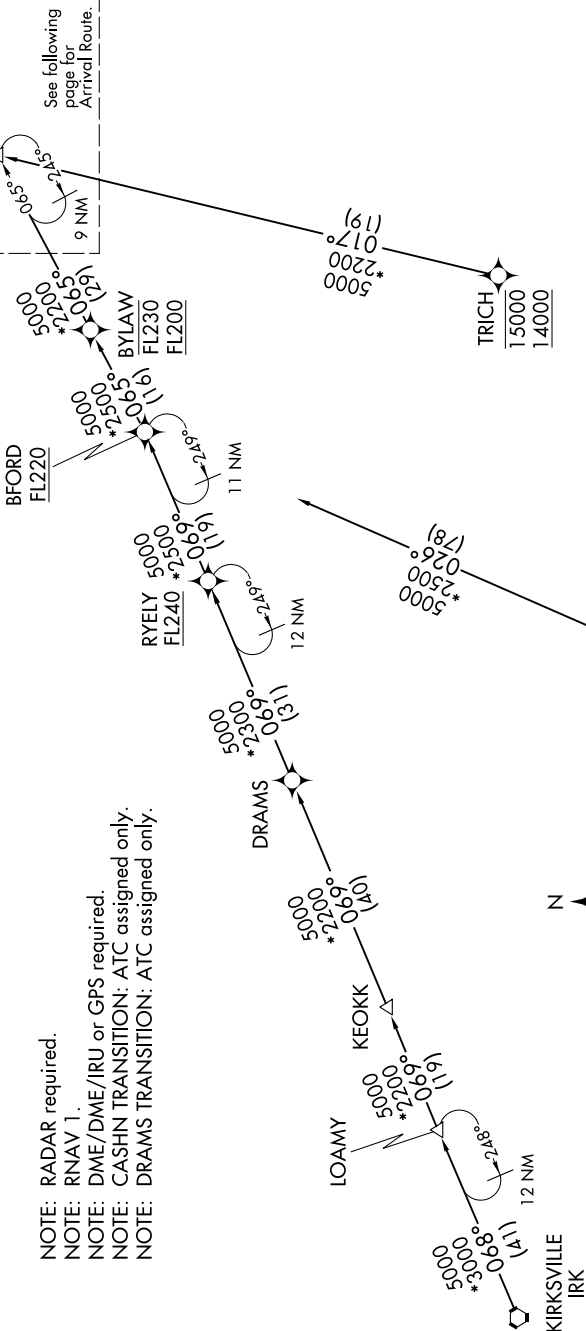

BENKY SIX ARRIVAL (RNAV) Transition Routes

EC-3, 22 APR 2021 to 20 MAY 2021

CHICAGO APP CON
119.0 292.125
D-ATIS
135.4 282.225

- NOTE: RADAR required.
- NOTE: RNAV 1.
- NOTE: DME/DME/IRU or GPS required.
- NOTE: CASHN TRANSITION: ATC assigned only.
- NOTE: DRAMS TRANSITION: ATC assigned only.

BFORD TRANSITION (BFORD.BENKY6):
BYLAW TRANSITION (BYLAW.BENKY6):
CASHN TRANSITION (CASHN.BENKY6):
DRAMS TRANSITION (DRAMS.BENKY6):
KIRKSVILLE TRANSITION (IRK.BENKY6):
LOAMY TRANSITION (LOAMY.BENKY6):
TRICH TRANSITION (TRICH.BENKY6):

(CONTINUED ON FOLLOWING PAGE)

NOTE: Chart not to scale.

EC-3, 22 APR 2021 to 20 MAY 2021