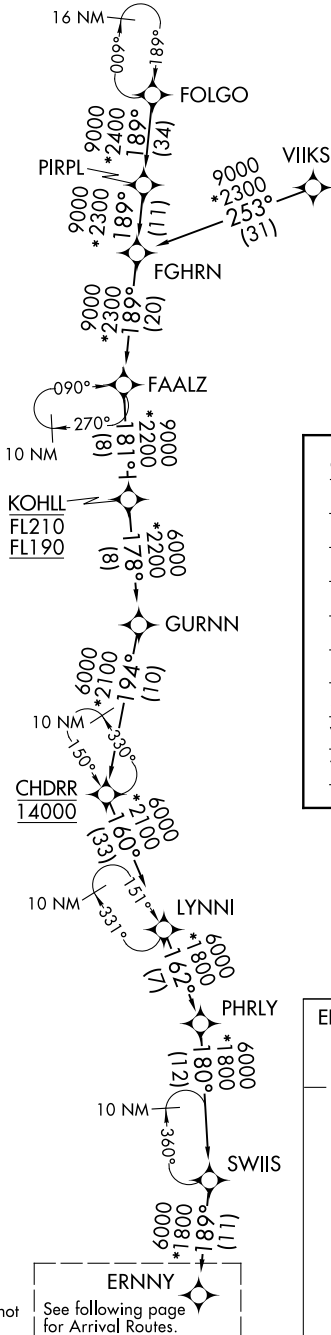

ERNNY SEVEN ARRIVAL (RNAV) Transition Routes

CHICAGO, ILLINOIS

CHICAGO APP CON  
119.0 292.125  
D-ATIS  
135.4 282.225

- NOTE: RADAR required.
- NOTE: RNAV 1.
- NOTE: DME/DME/IRU or GPS required.
- NOTE: YOLUR transition - ATC assigned only.
- NOTE: STASH transition - ATC assigned only.
- NOTE: LYNNI transition: For Milwaukee terminal area departures only.
- NOTE: VIKS transition: ATC assigned only.

- CHDRR TRANSITION (CHDRR.ERNNY7):
- FAALZ TRANSITION (FAALZ.ERNNY7):
- FGHRN TRANSITION (FGHRN.ERNNY7):
- FOLGO TRANSITION (FOLGO.ERNNY7):
- KOHL TRANSITION (KOHLL.ERNNY7):
- LYNNI TRANSITION (LYNNI.ERNNY7):
- PIRPL TRANSITION (PIRPL.ERNNY7):
- STASH TRANSITION (STASH.ERNNY7):
- VIKS TRANSITION (VIKS.ERNNY7):
- YOLUR TRANSITION (YOLUR.ERNNY7):

(CONTINUED ON FOLLOWING PAGE)

NOTE: Chart not to scale.

See following page for Arrival Routes.