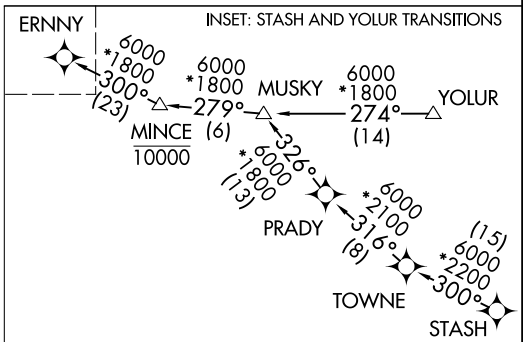

NOTE: Chart not to scale.

See following page for Arrival Routes.