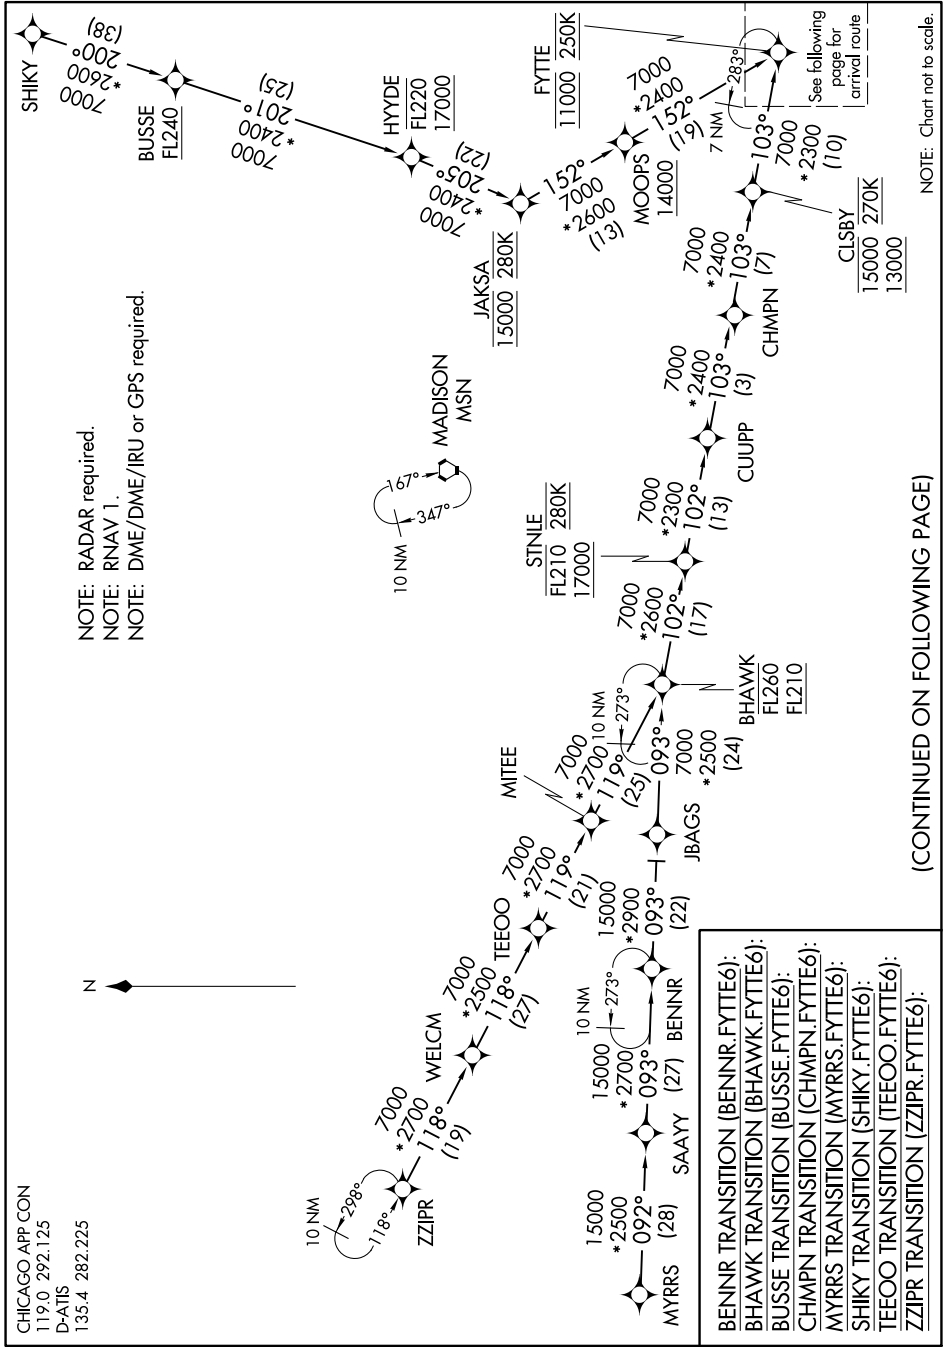

FYTTE SIX ARRIVAL (RNAV) Transition Routes

CHICAGO, ILLINOIS

EC-3, 22 APR 2021 to 20 MAY 2021

CHICAGO APP CON
119.0 292.125
D-ATIS
135.4 282.225

NOTE: RADAR required.
NOTE: RNAV 1.
NOTE: DME/DME/IRU or GPS required.

NOTE: Chart not to scale.

(CONTINUED ON FOLLOWING PAGE)

EC-3, 22 APR 2021 to 20 MAY 2021

FYTTE SIX ARRIVAL (RNAV) Transition Routes

(FYTTE.FYTTE6) 05NOV20

CHICAGO, ILLINOIS

CHICAGO O'HARE INTL (ORD)

- BENNR TRANSITION (BENNR.FYTTE6);
- BHAWK TRANSITION (BHAWK.FYTTE6);
- BUSSE TRANSITION (BUSSE.FYTTE6);
- CHMPPN TRANSITION (CHMPPN.FYTTE6);
- MYRRS TRANSITION (MYRRS.FYTTE6);
- SHIKY TRANSITION (SHIKY.FYTTE6);
- TEEEO TRANSITION (TEEEO.FYTTE6);
- ZZIPR TRANSITION (ZZIPR.FYTTE6);