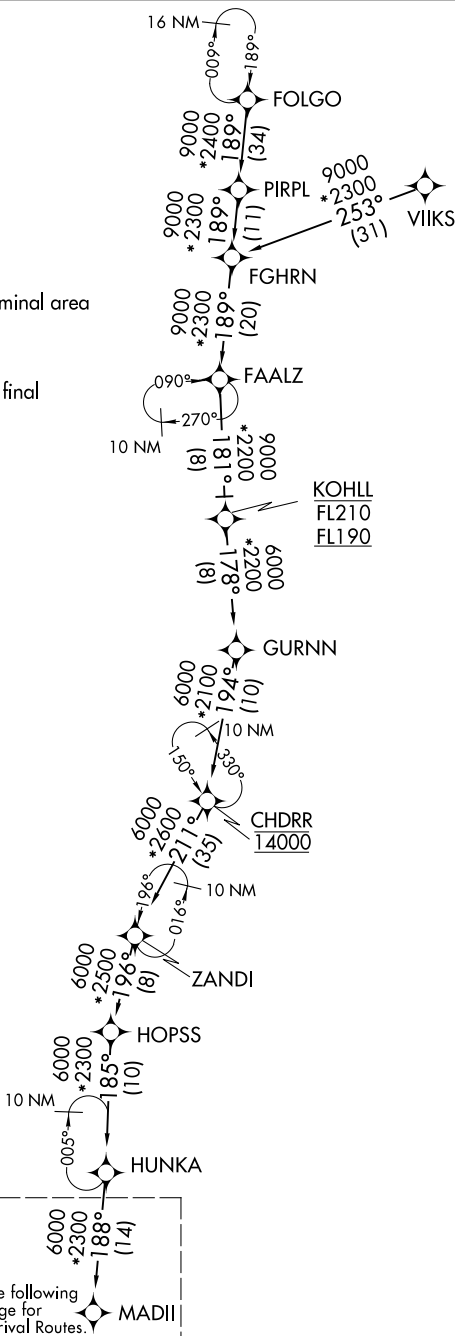

MADII SIX ARRIVAL (RNAV) Transition Routes

CHICAGO O'HARE INTL (ORD)  
CHICAGO, ILLINOIS

CHICAGO APP CON  
119.0 292.125  
D-ATIS  
135.4 282.225

- NOTE: RADAR required.
- NOTE: RNAV 1.
- NOTE: DME/DME/IRU or GPS required.
- NOTE: ZANDI Enroute transition: For Milwaukee terminal area departures only.
- NOTE: VIKS Enroute transition: ATC assigned only.
- NOTE: ORD Landing east: Expect RADAR vectors to final approach course after MADII.

- CHDRR TRANSITION (CHDRR.MADII6);
- FAALZ TRANSITION (FAALZ.MADII6);
- FGHRN TRANSITION (FGHRN.MADII6);
- FOLGO TRANSITION (FOLGO.MADII6);
- KOHLL TRANSITION (KOHLL.MADII6);
- PIRPL TRANSITION (PIRPL.MADII6);
- VIKS TRANSITION (VIKS.MADII6);
- ZANDI TRANSITION (ZANDI.MADII6);

(CONTINUED ON FOLLOWING PAGE)

NOTE: Chart not to scale.

See following page for Arrival Routes.

EC-3, 22 APR 2021 to 20 MAY 2021

EC-3, 22 APR 2021 to 20 MAY 2021