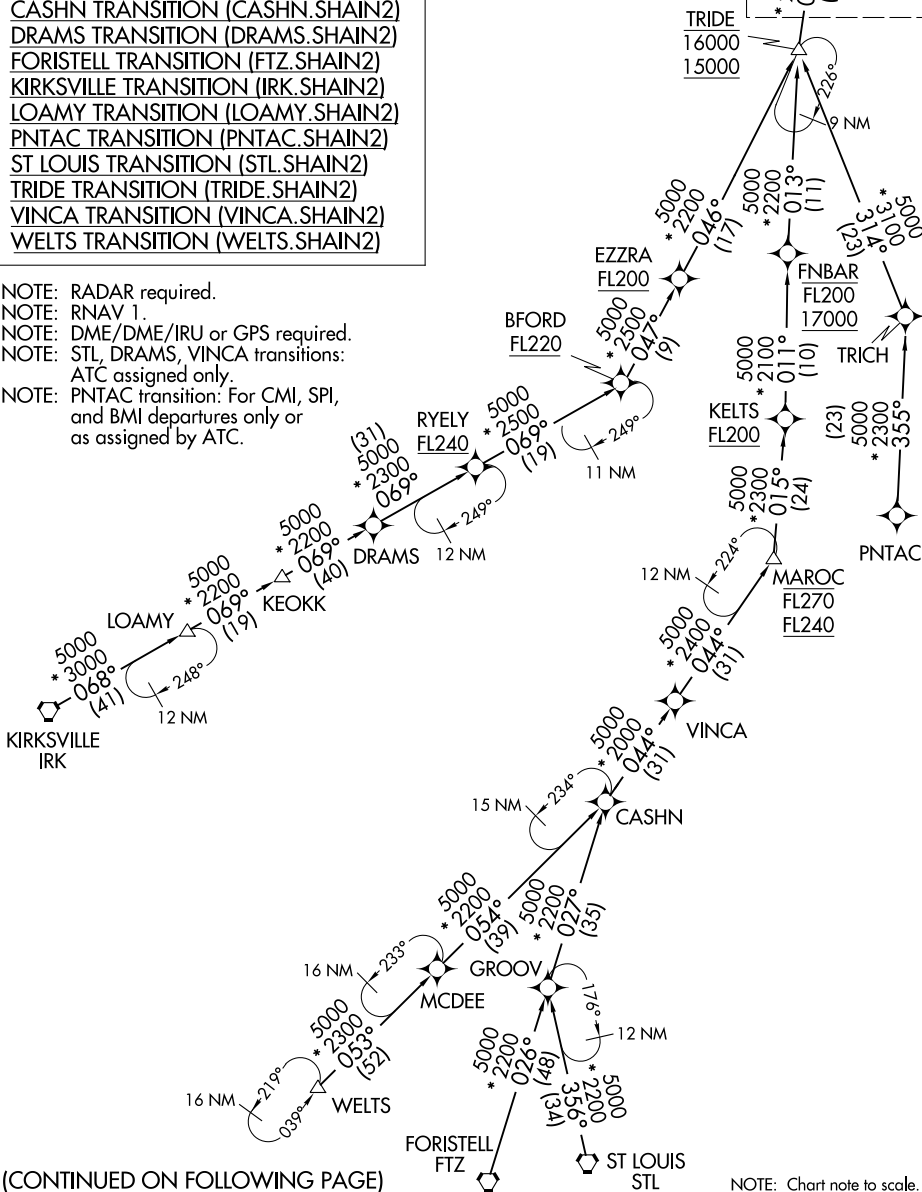

SHAIN TWO ARRIVAL(RNAV) Transition Routes

CHICAGO APP CON
119.0 292.125
D-ATIS
135.4 282.225

See following page for Arrival Routes

SHAIN
12000

- BFORD TRANSITION (BFORD.SHAIN2)
- CASHN TRANSITION (CASHN.SHAIN2)
- DRAMS TRANSITION (DRAMS.SHAIN2)
- FORISTELL TRANSITION (FTZ.SHAIN2)
- KIRKSVILLE TRANSITION (IRK.SHAIN2)
- LOAMY TRANSITION (LOAMY.SHAIN2)
- PNTAC TRANSITION (PNTAC.SHAIN2)
- ST LOUIS TRANSITION (STL.SHAIN2)
- TRIDE TRANSITION (TRIDE.SHAIN2)
- VINCA TRANSITION (VINCA.SHAIN2)
- WELTS TRANSITION (WELTS.SHAIN2)

NOTE: RADAR required.
 NOTE: RNAV 1.
 NOTE: DME/DME/IRU or GPS required.
 NOTE: STL, DRAMS, VINCA transitions:
 ATC assigned only.
 NOTE: PNTAC transition: For CMI, SPI,
 and BMI departures only or
 as assigned by ATC.

(CONTINUED ON FOLLOWING PAGE)

NOTE: Chart note to scale.

SHAIN TWO ARRIVAL(RNAV) Transition Routes

EC-3, 22 APR 2021 to 20 MAY 2021

EC-3, 22 APR 2021 to 20 MAY 2021