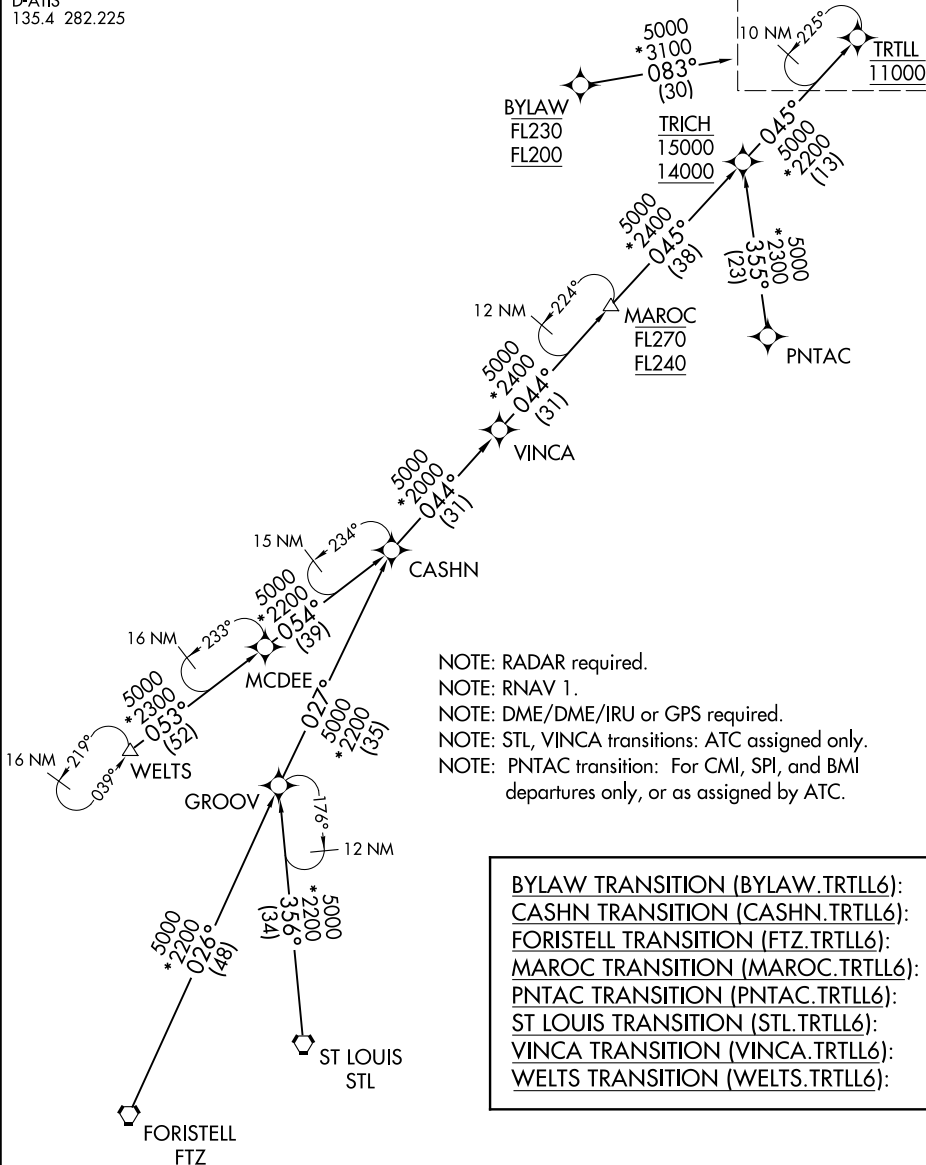

TRTLL SIX ARRIVAL (RNAV) Transition Routes

CHICAGO O'HARE INTL (ORD)
CHICAGO, ILLINOIS

CHICAGO APP CON
119.0 292.125
D-ATIS
135.4 282.225

See following page for
Arrival Routes

- NOTE: RADAR required.
- NOTE: RNAV 1.
- NOTE: DME/DME/IRU or GPS required.
- NOTE: STL, VINCA transitions: ATC assigned only.
- NOTE: PNTAC transition: For CMI, SPI, and BMI departures only, or as assigned by ATC.

BYLAW TRANSITION (BYLAW.TRLL6):
CASHN TRANSITION (CASHN.TRLL6):
FORISTELL TRANSITION (FTZ.TRLL6):
MAROC TRANSITION (MAROC.TRLL6):
PNTAC TRANSITION (PNTAC.TRLL6):
ST LOUIS TRANSITION (STL.TRLL6):
VINCA TRANSITION (VINCA.TRLL6):
WELTS TRANSITION (WELTS.TRLL6):

(CONTINUED ON FOLLOWING PAGE)

NOTE: Chart not to scale.

TRTLL SIX ARRIVAL (RNAV) Transition Routes

CHICAGO, ILLINOIS
CHICAGO O'HARE INTL (ORD)

EC-3, 22 APR 2021 to 20 MAY 2021

EC-3, 22 APR 2021 to 20 MAY 2021