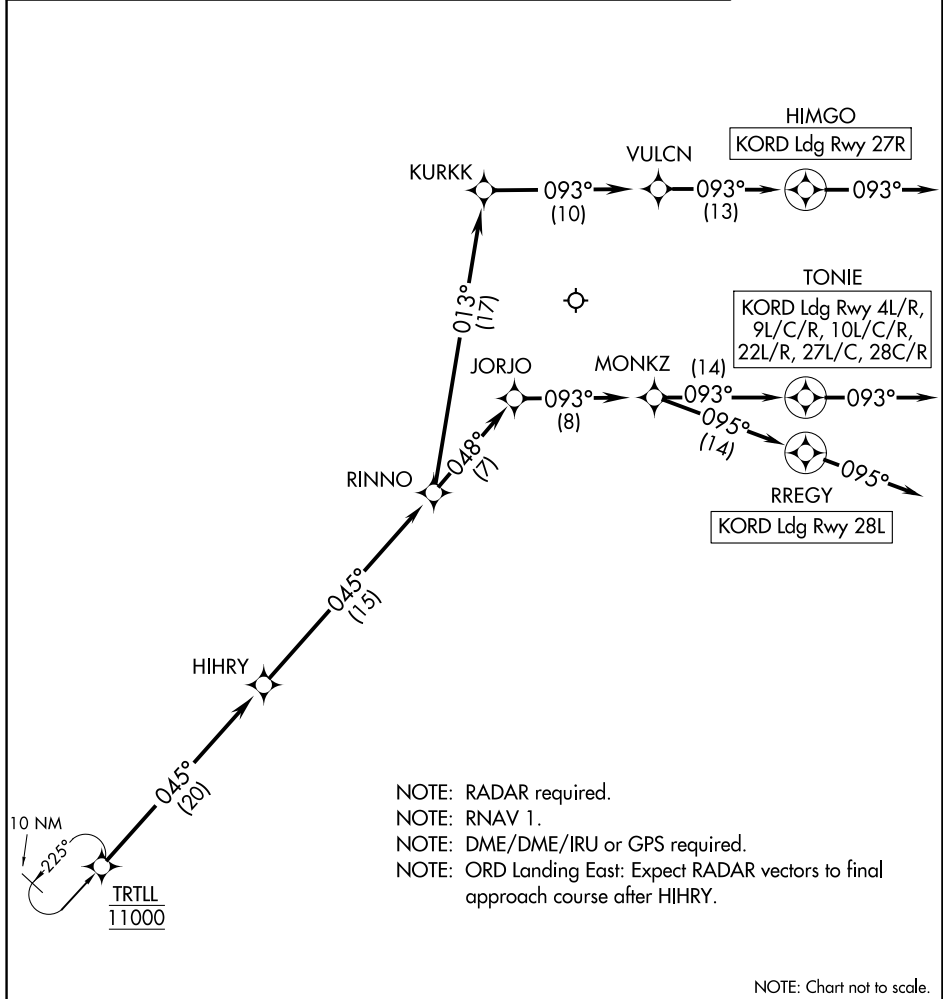

TRTLL SIX ARRIVAL (RNAV) Arrival Routes

ARRIVAL ROUTE DESCRIPTION

From TRTLL on track 045° to HIHRY, then on track 045° to RINNO.

LANDING RWYS 4L/R, 9L/C/R, 10L/C/R, 22L/R, 27L/C, 28C/R:

From RINNO on track 048° to JORJO, then on track 093° to MONKZ, then on track 093° to TONIE, then on track 093°. Expect RADAR vectors to final approach course.

LANDING RWY 27R: From RINNO on track 013° to KURKK, then on track 093° to VULCN, then on track 093° to HIMGO, then on track 093°. Expect RADAR vectors to final approach course.

LANDING RWY 28L: From RINNO on track 048° to JORJO, then on track 093° to MONKZ, then on track 095° to RREGY, then on track 095°. Expect RADAR vectors to final approach course.

CHICAGO APP CON
119.0 292.125
D-ATIS
135.4 282.225

- NOTE: RADAR required.
- NOTE: RNAV 1.
- NOTE: DME/DME/IRU or GPS required.
- NOTE: ORD Landing East: Expect RADAR vectors to final approach course after HIHRY.

NOTE: Chart not to scale.

EC-3, 22 APR 2021 to 20 MAY 2021

EC-3, 22 APR 2021 to 20 MAY 2021