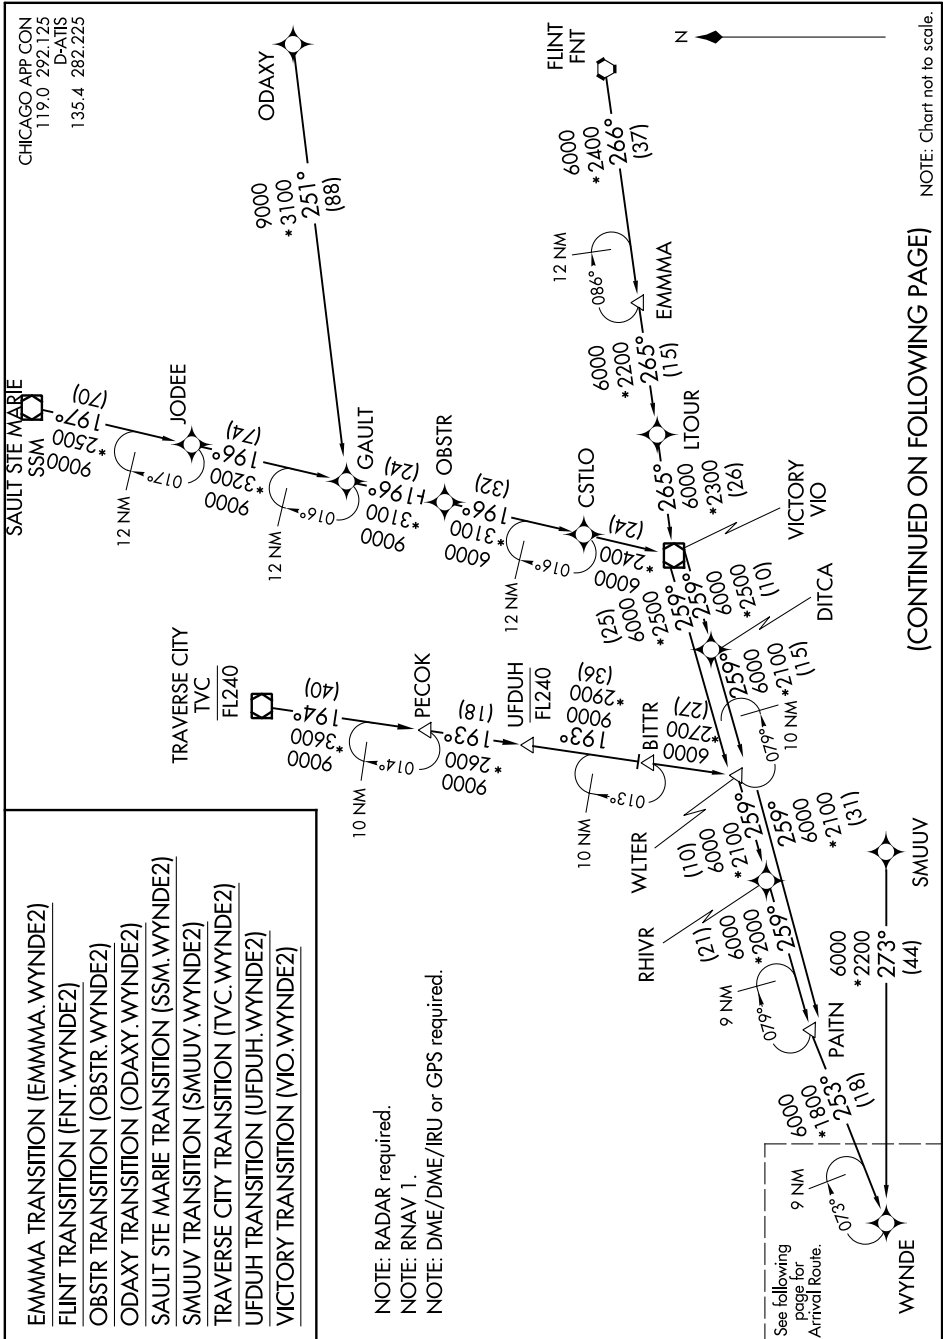

WYNDE TWO ARRIVAL (RNAV) Transition Routes

EC-3, 22 APR 2021 to 20 MAY 2021

(CONTINUED ON FOLLOWING PAGE)

NOTE: Chart not to scale.

EC-3, 22 APR 2021 to 20 MAY 2021

WYNDE TWO ARRIVAL (RNAV) Transition Routes