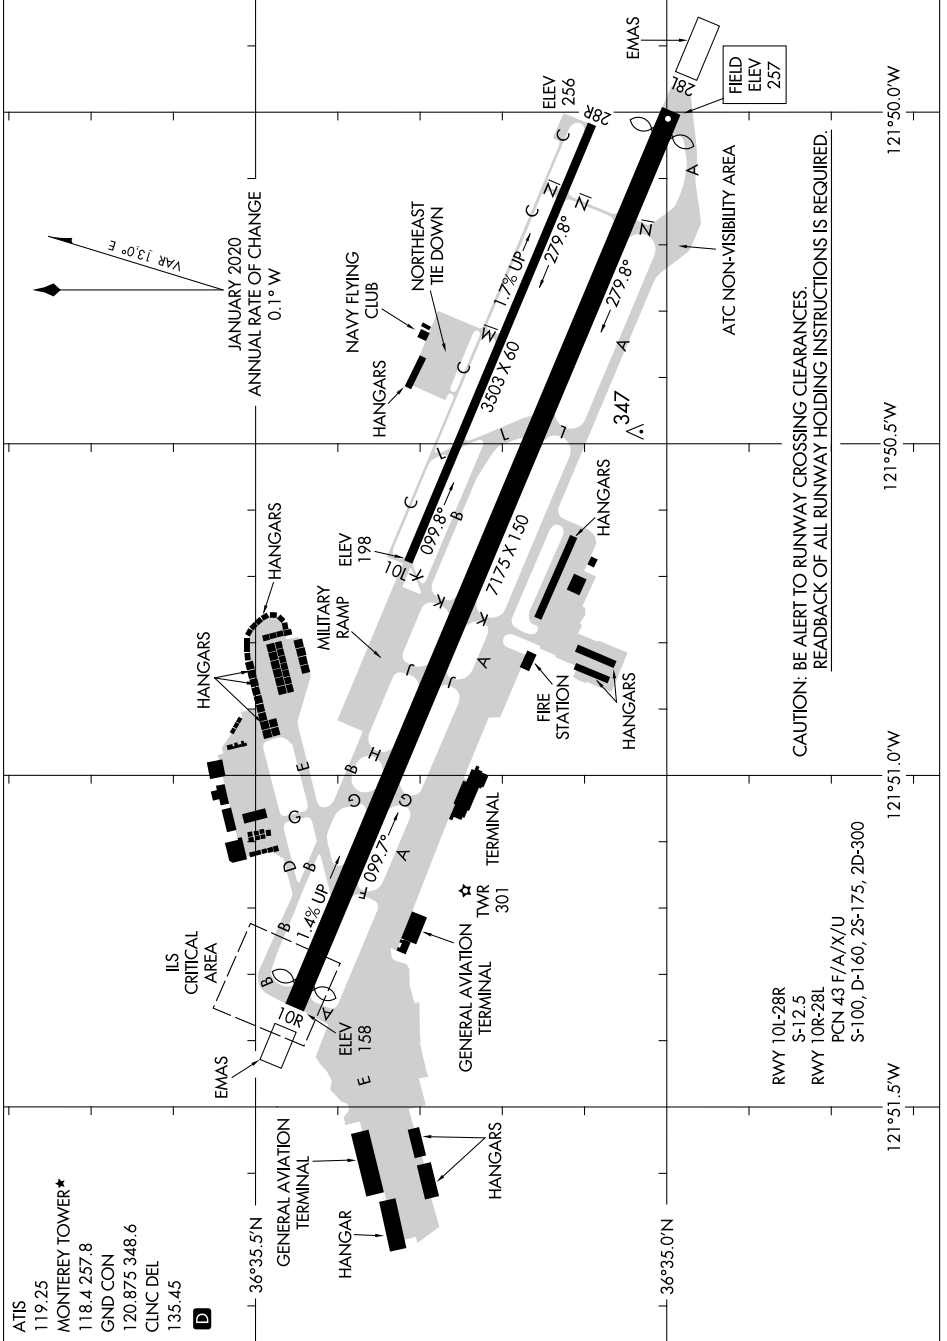

AIRPORT DIAGRAM

AL-271 (FAA)

MONTEREY RGNL (MR Y)
MONTEREY, CALIFORNIA

SW-2, 22 APR 2021 to 20 MAY 2021

D

RWY 10L-28R S-12.5
RWY 10R-28L PCN 43 F/A/X/U
S-100, D-160, 25-175, 2D-300

AIRPORT DIAGRAM

MONTEREY, CALIFORNIA
MONTEREY RGNL (MR Y)

SW-2, 22 APR 2021 to 20 MAY 2021