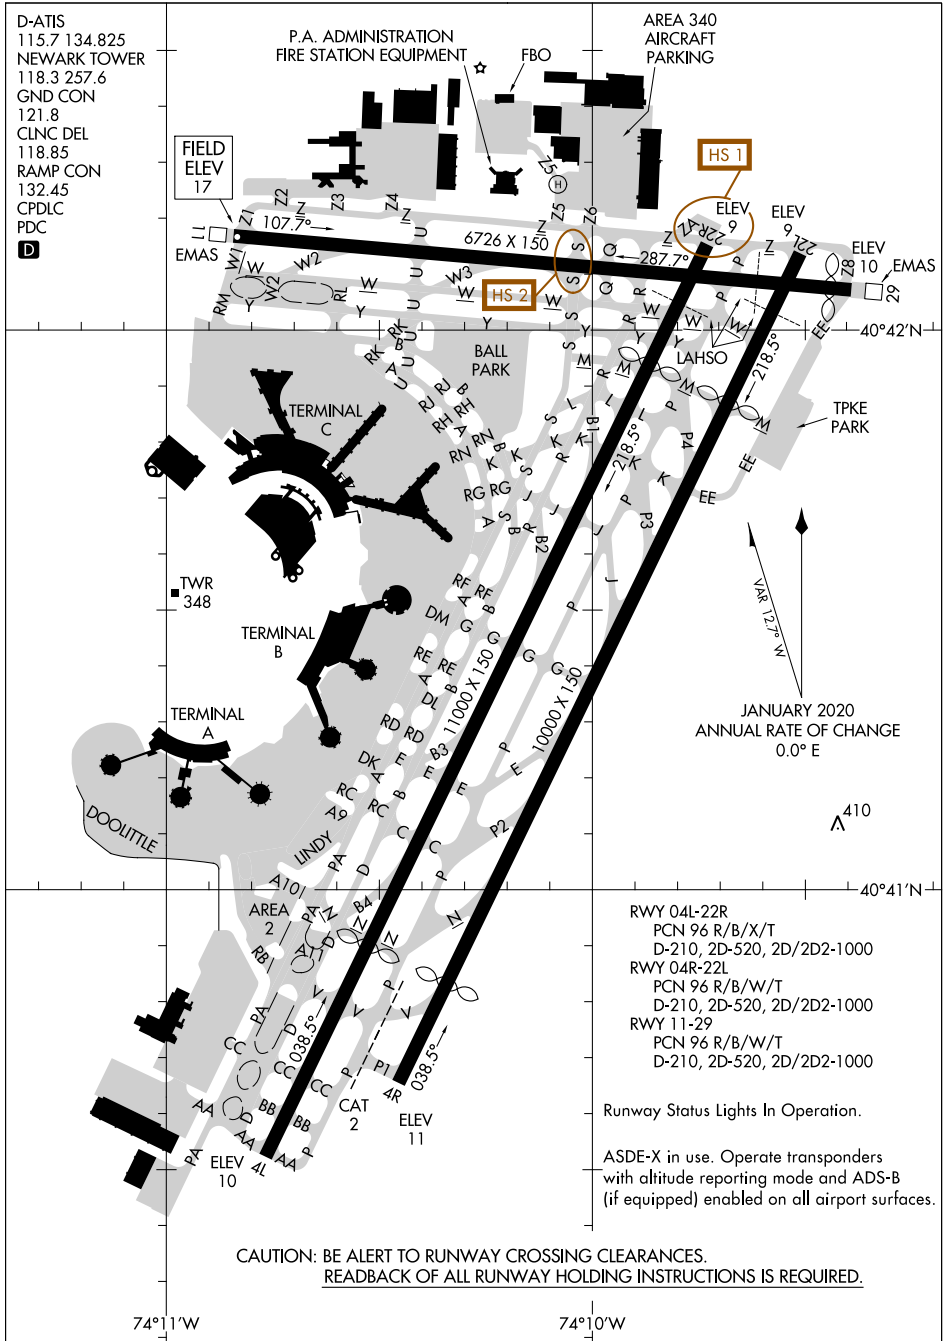

AIRPORT DIAGRAM

AL-285 (FAA)

NEWARK LIBERTY INTL (EWR)
NEWARK, NEW JERSEY

NE-2, 22 APR 2021 to 20 MAY 2021

NE-2, 22 APR 2021 to 20 MAY 2021