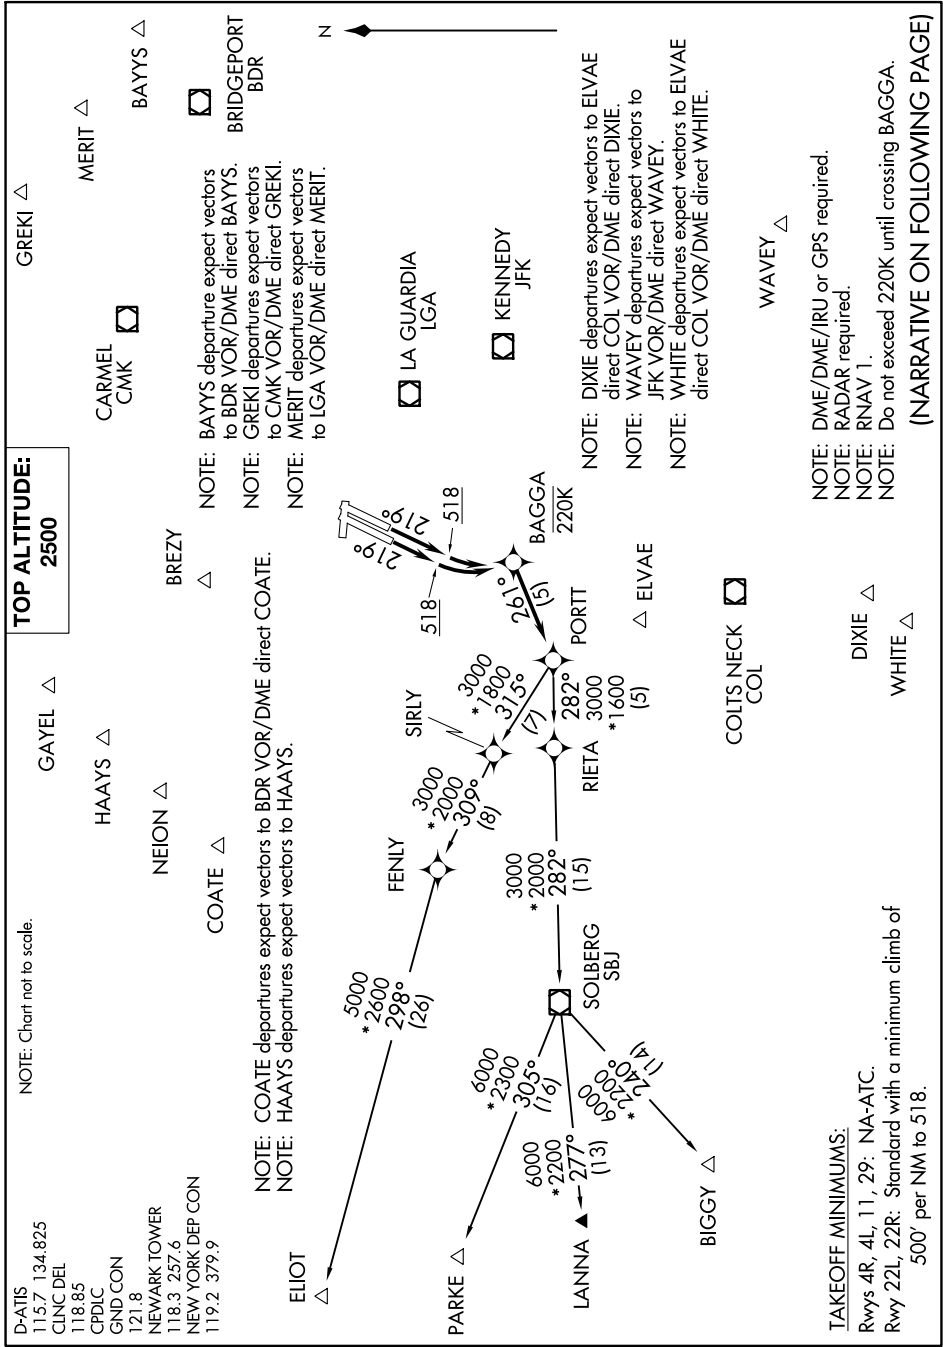

PORTT FOUR DEPARTURE (RNAV)

NEWARK, NEW JERSEY

NE-2, 22 APR 2021 to 20 MAY 2021

PORTT FOUR DEPARTURE (RNAV)

NEWARK, NEW JERSEY

NEWARK LIBERTY INTL (EWR)

NE-2, 22 APR 2021 to 20 MAY 2021