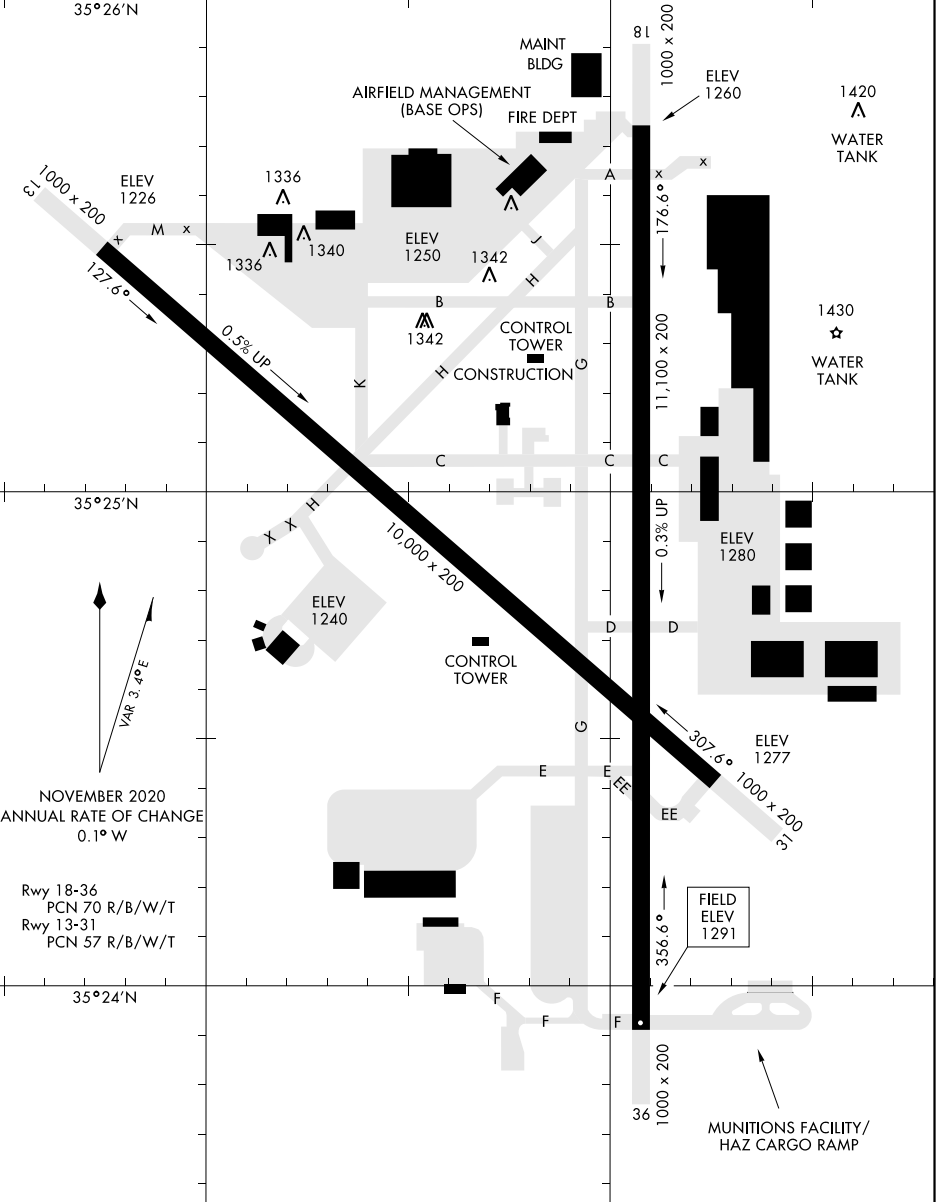

AIRPORT DIAGRAM

AFD-299 [USAF]

TINKER AFB (KTIK)
OKLAHOMA CITY, OKLAHOMA

ATIS ★ 270.1
 TINKER TOWER
 124.45 251.05
 GND CON
 121.8 275.8
 CLNC DEL
 119.7 335.8

SC-1, 22 APR 2021 to 20 MAY 2021

SC-1, 22 APR 2021 to 20 MAY 2021

AIRPORT DIAGRAM

OKLAHOMA CITY, OKLAHOMA
TINKER AFB (KTIK)