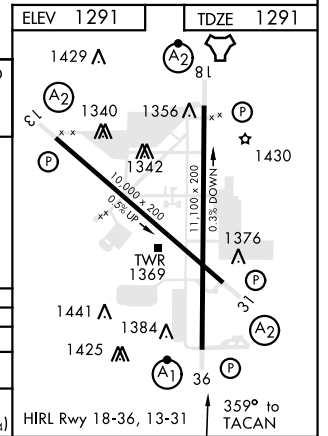

TACAN Z RWY 36

TACAN TIK Chan 105	APCH CRS 359°	Rwy Idg 11,100 TDZE 1291 Arprt Elev 1291	AL-299 [USAF]	TINKER AFB (KTIK)
------------------------------	-------------------------	---	---------------	-------------------

A1 MISSED APPROACH: Climb to 4000 on TIK TACAN R-356 to CAROO and hold.

ATIS ★ 270.1	OKE CITY APP CON 120.45 288.325	TINKER TOWER 124.45 251.05	GND CON 121.8 275.8	CLNC DEL 119.7 335.8	ASR
------------------------	---	--------------------------------------	-------------------------------	--------------------------------	-----

EMERG SAFE ALT 100 NM 4700	ELEV 1291	TDZE 1291
----------------------------	-----------	-----------

CATEGORY	A	B	C	D	E
S-36 *	1720/24	429 (500-½)	1720/40	429 (500-¾)	
CIRCLING **	1820-1	529 (600-1)	1960-1¾ 669 (700-1¾)	1960-2 669 (700-2)	1960-2¼ 669 (700-2¼)

TACAN Z RWY 36

SC-1, 22 APR 2021 to 20 MAY 2021

SC-1, 22 APR 2021 to 20 MAY 2021