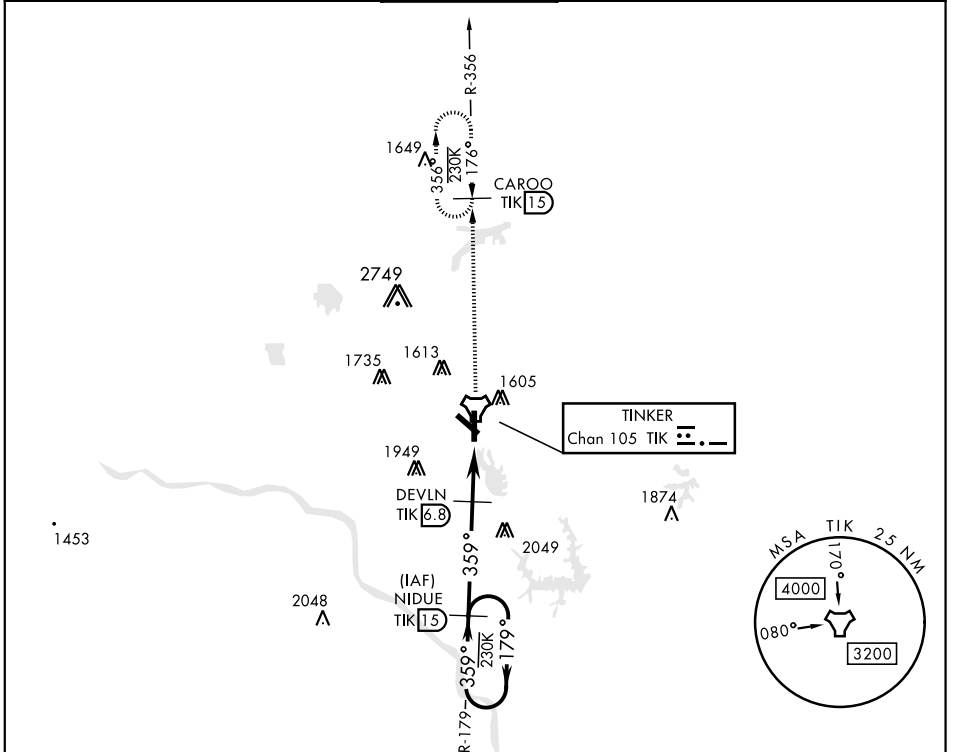

TACAN Z RWY 36

TACAN TIK Chan 105	APCH CRS 359°	Rwy Idg 11,100 TDZE 1291 Arprt Elev 1291	AL-299 [USAF]	TINKER AFB (KTIK)
------------------------------	-------------------------	---	---------------	-------------------

A1 MISSED APPROACH: Climb to 4000 on TIK TACAN R-356 to CAROO and hold.

ATIS ★ 270.1	OKE CITY APP CON 120.45 288.325	TINKER TOWER 124.45 251.05	GND CON 121.8 275.8	CLNC DEL 119.7 335.8	ASR
------------------------	---	--------------------------------------	-------------------------------	--------------------------------	-----

EMERG SAFE ALT 100 NM 4700	ELEV 1291	TDZE 1291
----------------------------	-----------	-----------

CATEGORY	A	B	C	D	E
S-36 *	1720/24	429 (500-½)	1720/40	429 (500-¾)	
CIRCLING **	1820-1	529 (600-1)	1960-1¾ 669 (700-1¾)	1960-2 669 (700-2)	1960-2¼ 669 (700-2¼)

TACAN Z RWY 36

SC-1, 22 APR 2021 to 20 MAY 2021

SC-1, 22 APR 2021 to 20 MAY 2021