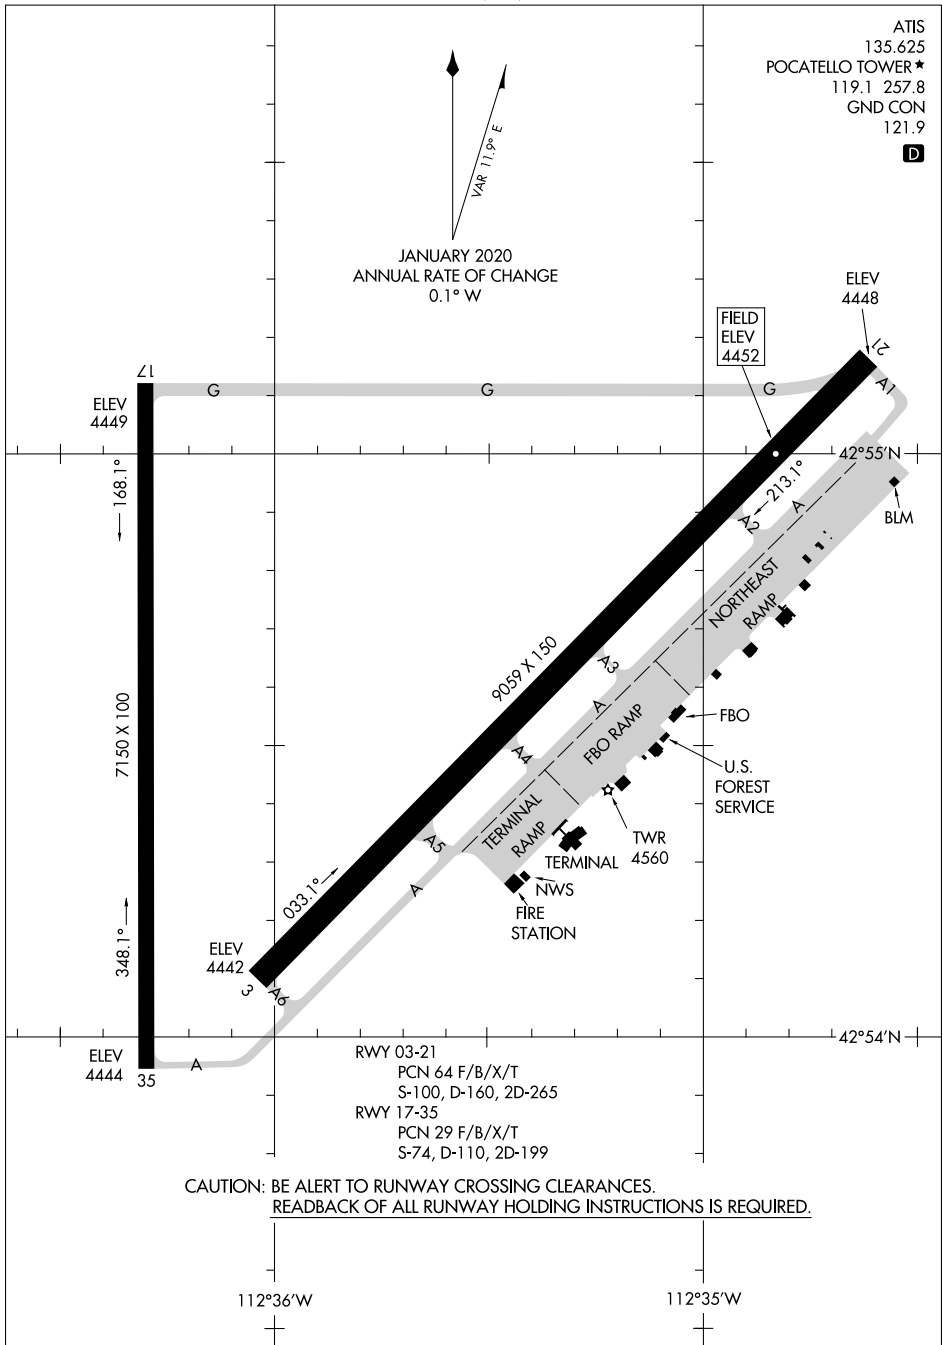

AIRPORT DIAGRAM

POCATELLO RGNL (PIH)

POCATELLO, IDAHO

AL-327 (FAA)

ATIS 135.625
 POCATELLO TOWER ★ 119.1 257.8
 GND CON 121.9
D

JANUARY 2020
 ANNUAL RATE OF CHANGE
 0.1° W

NW-1, 22 APR 2021 to 20 MAY 2021

NW-1, 22 APR 2021 to 20 MAY 2021

AIRPORT DIAGRAM

POCATELLO, IDAHO POCATELLO RGNL (PIH)