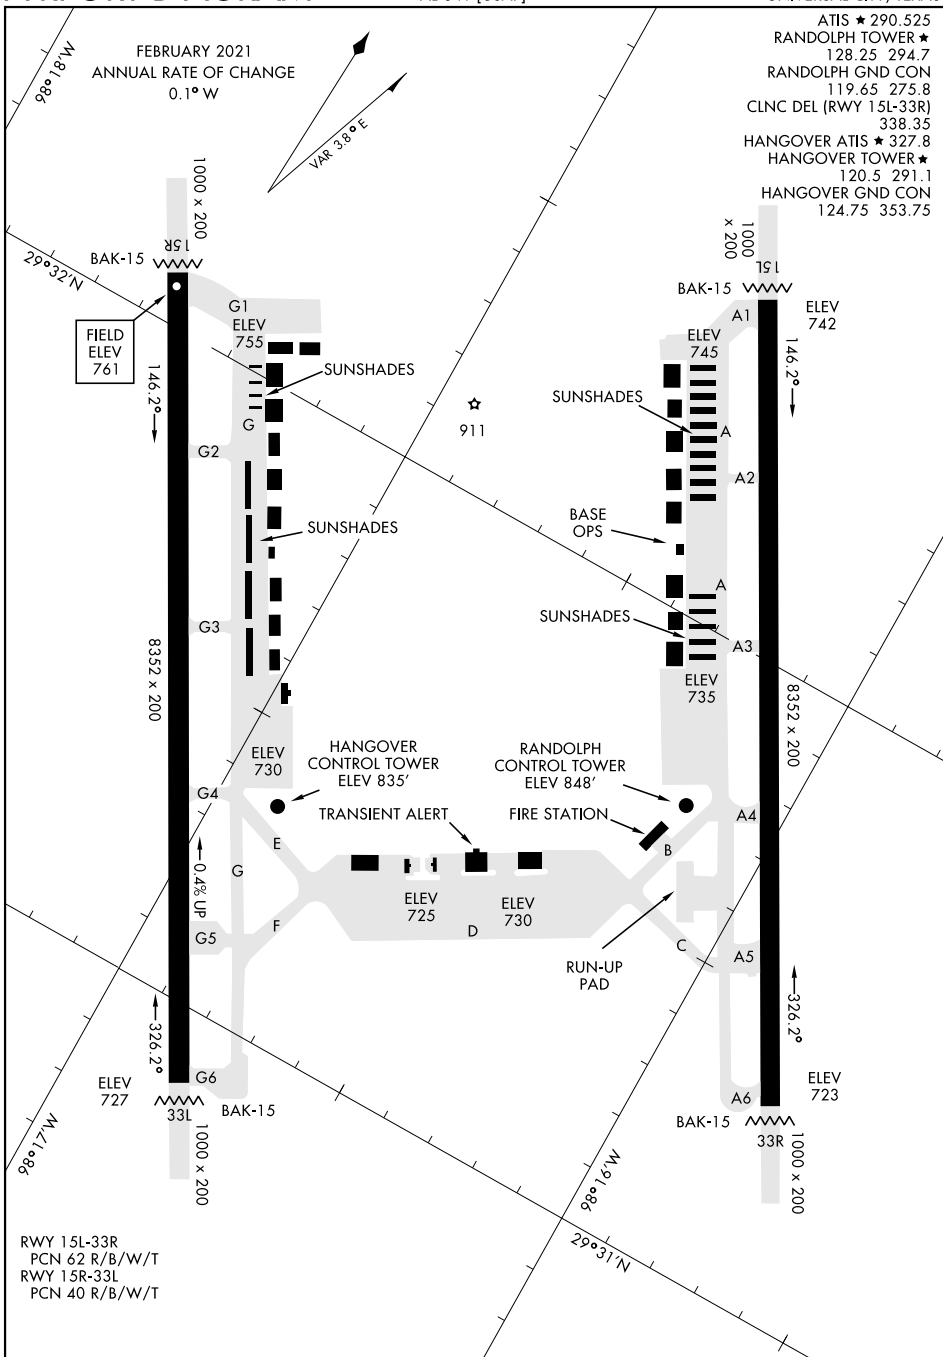

# AIRPORT DIAGRAM

AL-341 [USAF]

RANDOLPH AFB (KRND)

UNIVERSAL CITY, TEXAS

FEBRUARY 2021  
ANNUAL RATE OF CHANGE  
0.1° W

- ATIS ★ 290.525
- RANDOLPH TOWER ★ 128.25 294.7
- RANDOLPH GND CON 119.65 275.8
- CLNC DEL (RWY 15L-33R) 338.35
- HANGOVER ATIS ★ 327.8
- HANGOVER TOWER ★ 120.5 291.1
- HANGOVER GND CON 124.75 353.75

SC-3, 22 APR 2021 to 20 MAY 2021

SC-3, 22 APR 2021 to 20 MAY 2021

RWY 15L-33R  
PCN 62 R/B/W/T  
RWY 15R-33L  
PCN 40 R/B/W/T