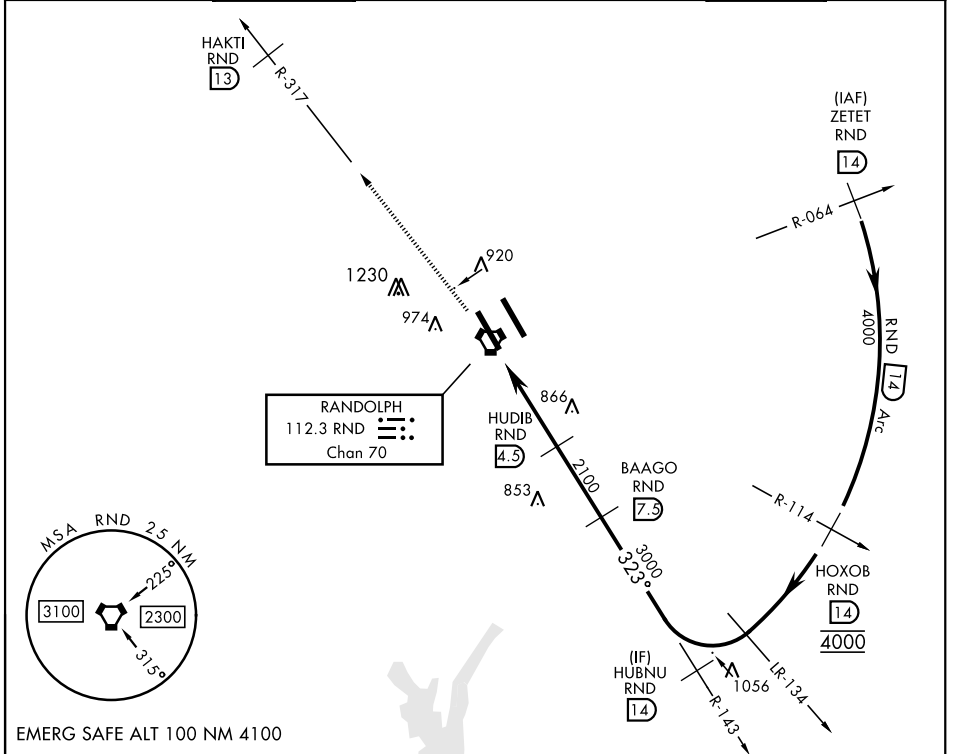

TACAN RWY 33L

VORTAC RND 112.3 Chan 70	APCH CRS 323°	Rwy Idg TDZE Arprt Elev 8352 733 761	AL-341 [USAF]	RANDOLPH AFB (KRND)
--	-------------------------	--	---------------	---------------------

RADAR required.

* Circling not authorized NE of Rwy 15R-33L.

MISSED APPROACH: Climb to 3000 out RND VORTAC R-317 to RND 13 DME (HAKTI). Expect ATC instructions.

ATIS ★ 290.525	SAN ANTONIO APP CON 128.05 318.1	RANDOLPH TOWER ★ 128.25 294.7	RANDOLPH GND CON 119.65 275.8	CLNC DEL (RWY 15L-33R) 338.35	HANGOVER ATIS ★ 327.8	HANGOVER TOWER ★ 120.5 291.1	HANGOVER GND CON 124.75 353.75
--------------------------	--	---	---	---	---------------------------------	--	--

EMERG SAFE ALT 100 NM 4100

CATEGORY	A	B	C	D	E
S-33L	1120/55 387 (400-1)		1120/60 387 (400-1½)		
CIRCLING*	1220-1 459 (500-1)	1280-1 519 (600-1)	1500-2 739 (800-2)	1800-3 1039 (1100-3)	

TACAN RWY 33L

SC-3, 22 APR 2021 to 20 MAY 2021

SC-3, 22 APR 2021 to 20 MAY 2021