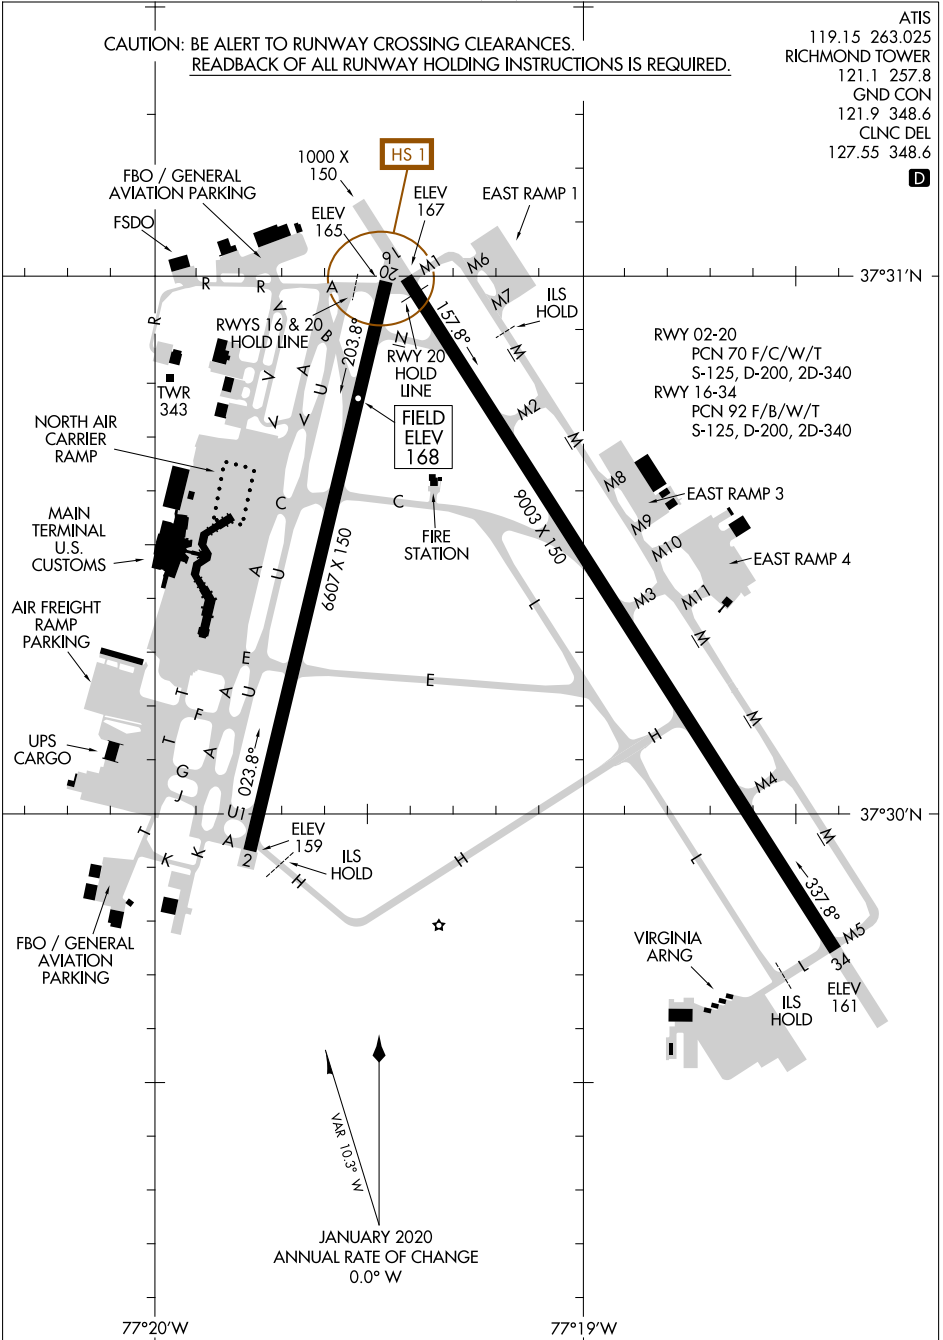

20086
AIRPORT DIAGRAM

AL-347 (FAA)

RICHMOND INTL (RIC)
 RICHMOND, VIRGINIA

**CAUTION: BE ALERT TO RUNWAY CROSSING CLEARANCES.
 READBACK OF ALL RUNWAY HOLDING INSTRUCTIONS IS REQUIRED.**

ATIS
 119.15 263.025
 RICHMOND TOWER
 121.1 257.8
 GND CON
 121.9 348.6
 CLNC DEL
 127.55 348.6

NE-3, 22 APR 2021 to 20 MAY 2021

NE-3, 22 APR 2021 to 20 MAY 2021