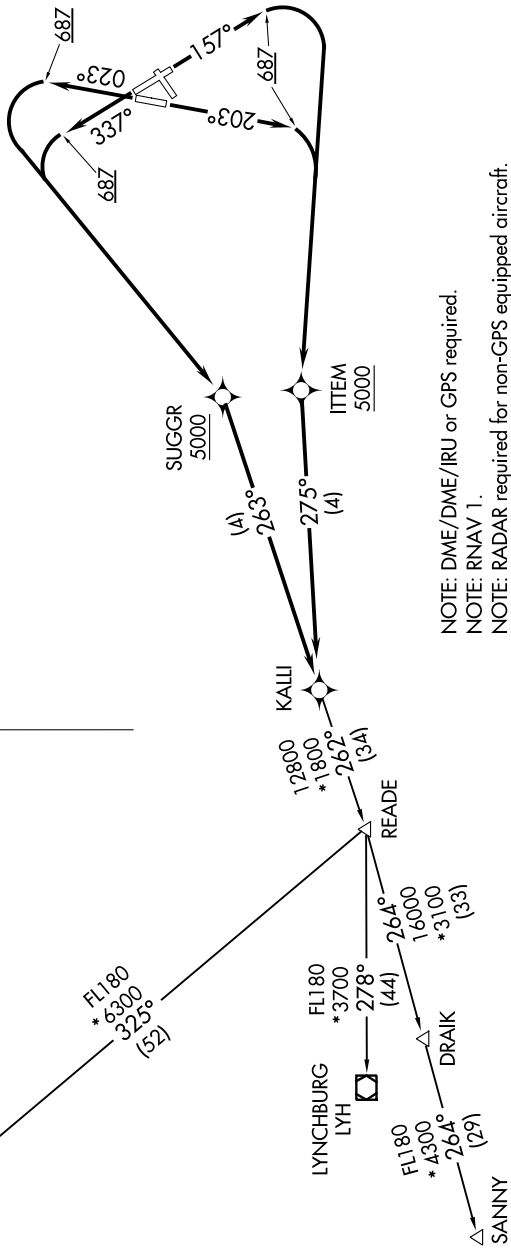

KALLI SIX DEPARTURE (RNAV)

**TOP ALTITUDE:
5000**

TAKEOFF MINIMUMS

Rwys 2, 16, 20, 34: Standard with minimum climb of 500' per NM to 687.

- ATIS 119.15 263.025
- CINC DEL 127.55 348.6
- GND CON 121.9 348.6
- RICHMOND TOWER 121.1 257.8
- POTOMAC DEP CON 126.75 307.2

MONTEBELLO
MOL

NOTE: DME/DME/IRU or GPS required.
 NOTE: RNAV 1.
 NOTE: RADAR required for non-GPS equipped aircraft.

NOTE: Chart not to scale.

(NARRATIVE ON FOLLOWING PAGE)

KALLI SIX DEPARTURE (RNAV)

(KALLI6.KALLI) 05DEC19

RICHMOND, VIRGINIA
RICHMOND INTL (RIC)