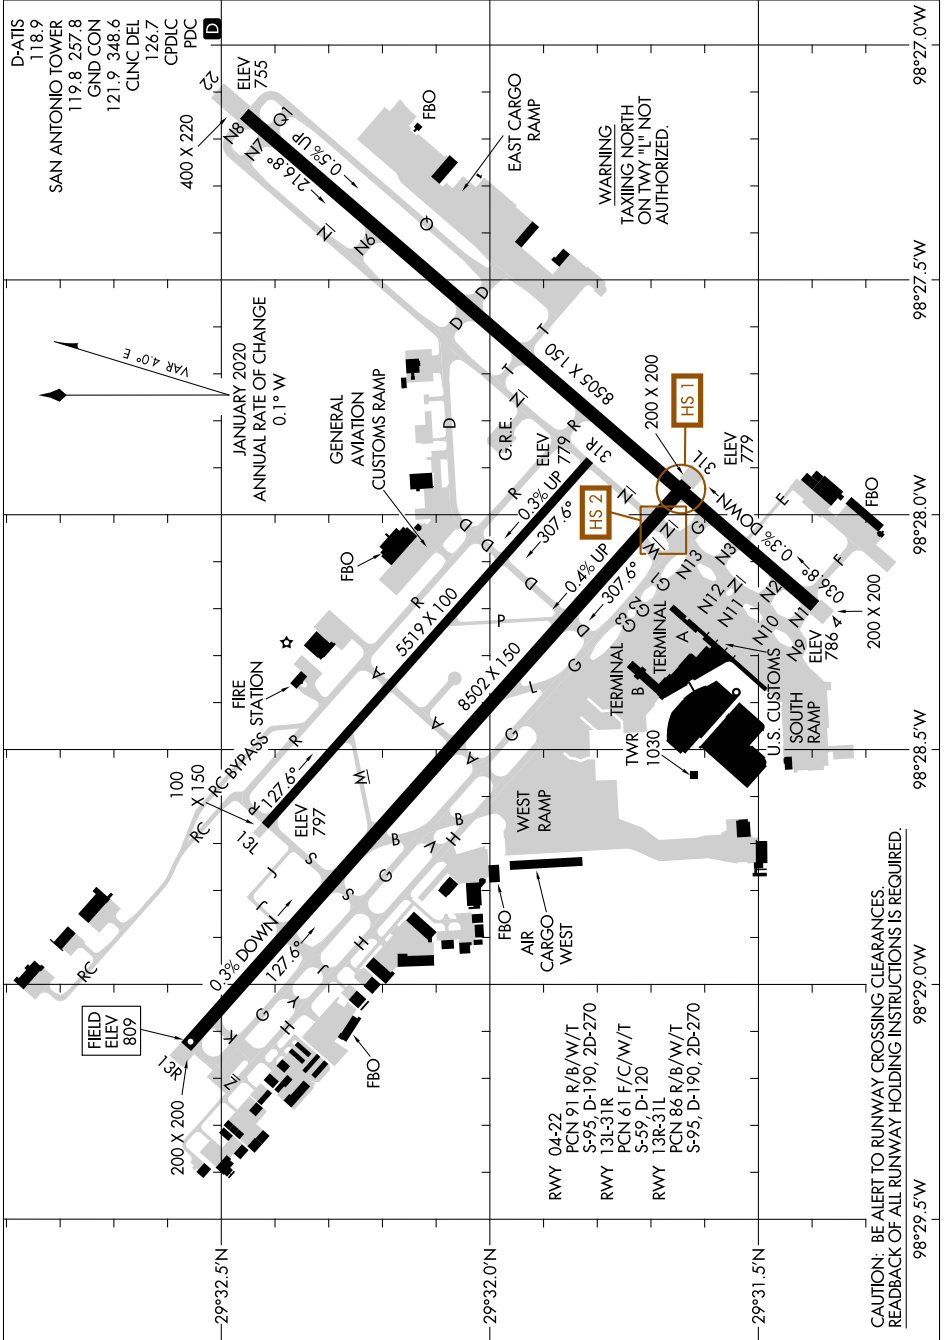

AIRPORT DIAGRAM

AL-369 (FAA)

SAN ANTONIO INTL (SAT)

SAN ANTONIO, TEXAS

SC-3, 22 APR 2021 to 20 MAY 2021

SC-3, 22 APR 2021 to 20 MAY 2021

AIRPORT DIAGRAM

SAN ANTONIO, TEXAS

SAN ANTONIO INTL (SAT)