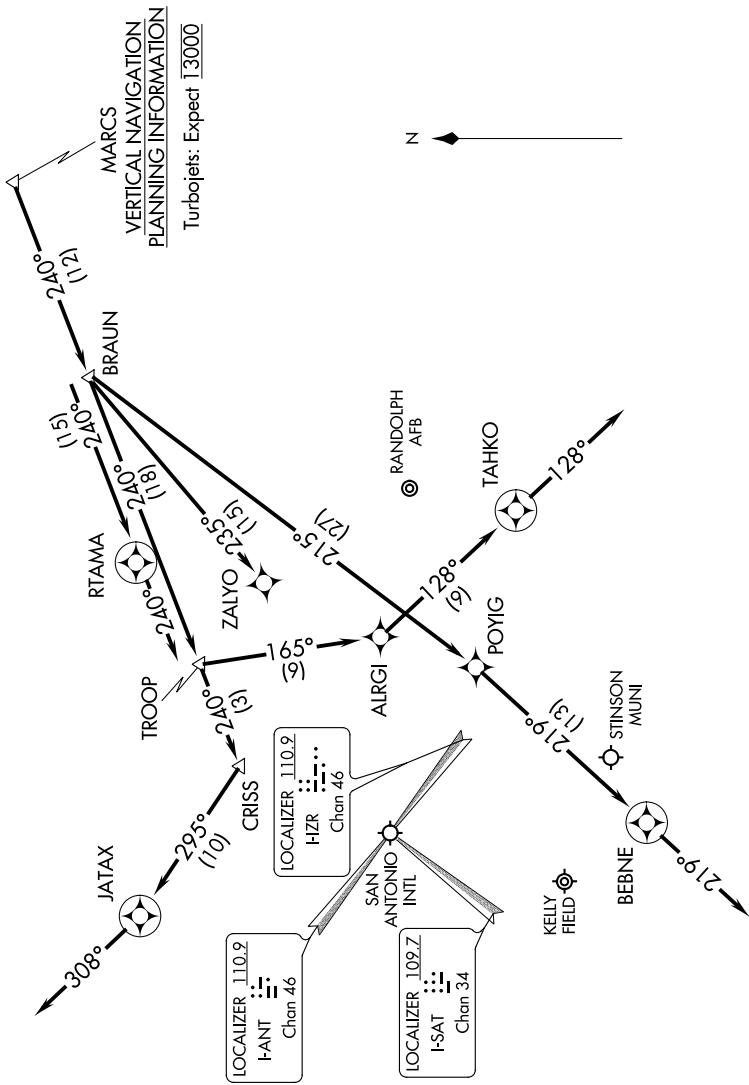

# BRAUN THREE ARRIVAL (RNAV) Arrival Routes

SAN ANTONIO, TEXAS

SAN ANTONIO APP CON  
 127.1 269.1  
 KRND ATIS ★  
 290.525  
 SAT D-ATIS  
 118.9  
 SKF ATIS  
 120.45 273.5  
 SSF ATIS  
 128.8

NOTE: Chart not to scale

SC-3, 22 APR 2021 to 20 MAY 2021

NOTE: RADAR required.

NOTE: RNAV 1.

NOTE: DME/DME/IRU or GPS required.

NOTE: WAILN Transition for Houston Terminal Area Departures only.

(NARRATIVE ON FOLLOWING PAGE)

SC-3, 22 APR 2021 to 20 MAY 2021

# BRAUN THREE ARRIVAL (RNAV) Arrival Routes

SAN ANTONIO, TEXAS