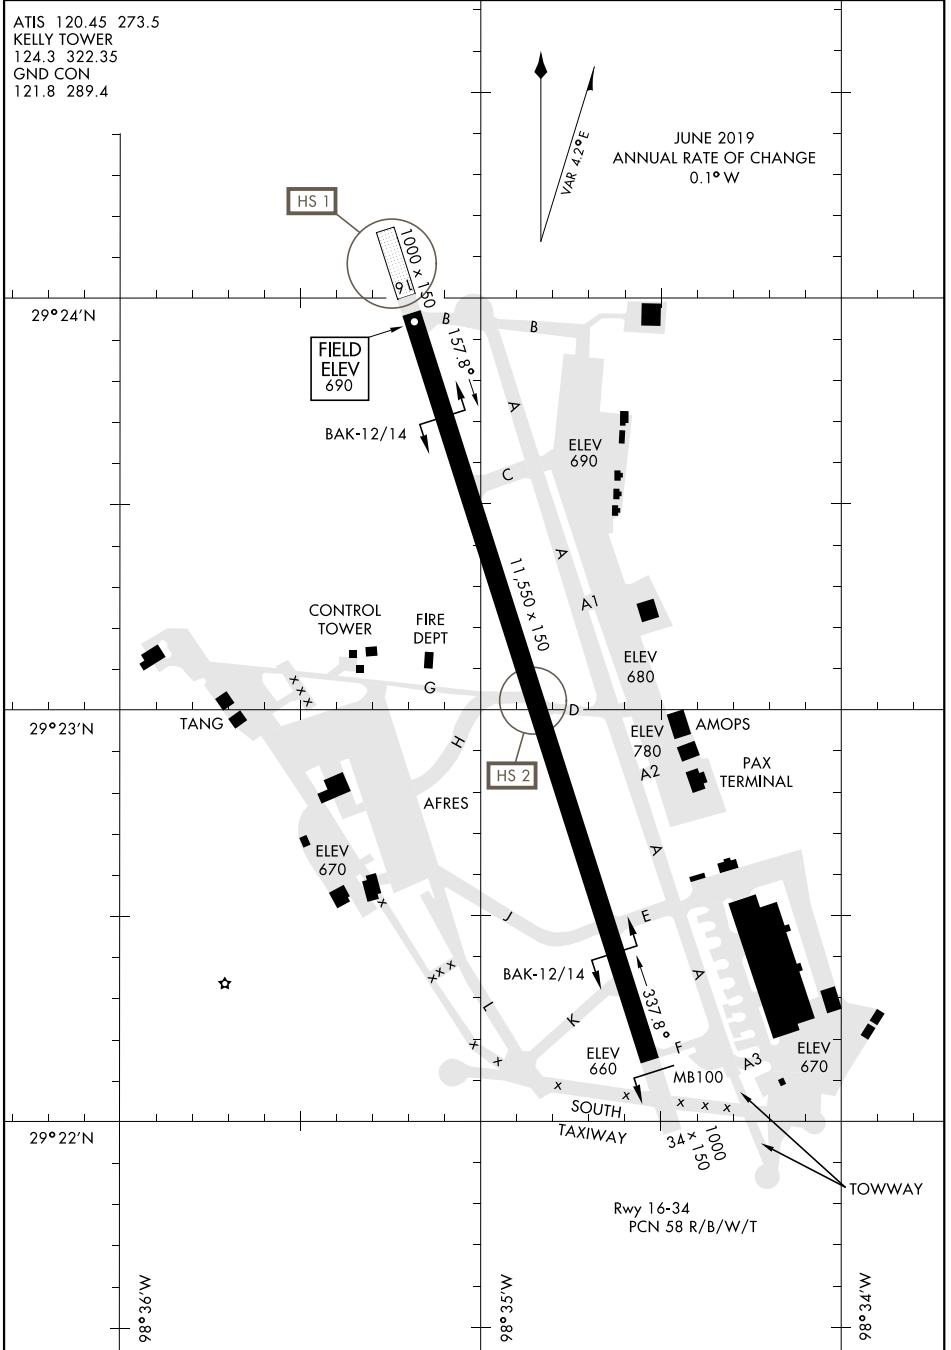

19171

AIRPORT DIAGRAM

AFD-371 [USAF]

KELLY FLD (KSKF)

SAN ANTONIO, TEXAS

ATIS 120.45 273.5
 KELLY TOWER
 124.3 322.35
 GND CON
 121.8 289.4

JUNE 2019
 ANNUAL RATE OF CHANGE
 0.1° W

SC-3, 22 APR 2021 to 20 MAY 2021

SC-3, 22 APR 2021 to 20 MAY 2021

AIRPORT DIAGRAM

SAN ANTONIO, TEXAS

KELLY FLD (KSKF)