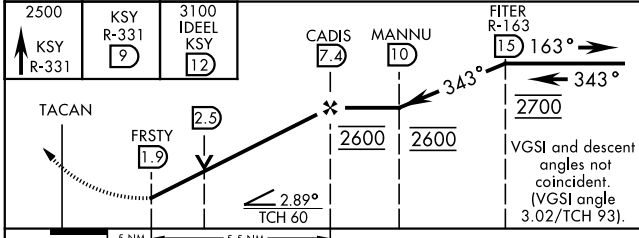

TACAN Y RWY 34

TACAN KSY Chan 57	APCH CRS 343°	Rwy Ldg 11,550 TDZE 660 Arprt Elev 690
----------------------	------------------	---

AL-371 [USAF]

KELLY FLD (KSKF)

▼ * When ALS inop, increase CAT AB RVR to 55 and vis to 1 mile, CAT CDE vis to 1 3/8 miles.
 ** Circling not authorized E of Rwy 16-34.

 ALS-1
A1

 MISSED APPROACH: Climb to 2500 via KSY TACAN R-331 until 9 DME, cross 9 DME at 2500, then continue climb to 3100 to IDEEL/12 DME. Expect ATC instructions.

ATIS 120.45 273.5	SAN ANTONIO APP CON 118.05 353.5	KELLY TOWER 124.3 322.35	GND CON 121.8 289.4
-----------------------------	--	------------------------------------	-------------------------------

CATEGORY	A		B		C		D		E	
S-34 *	1120/24	460 (500-1/2)	1120/45	460	(500-7/8)					
CIRCLING **	1220-1 530 (600-1)	1300-1 610 (700-1)	1360-1 3/4 670 (700-1 3/4)	1440-2 1/2 750 (800-2 1/2)	1900-3 1210 (1300-3)					