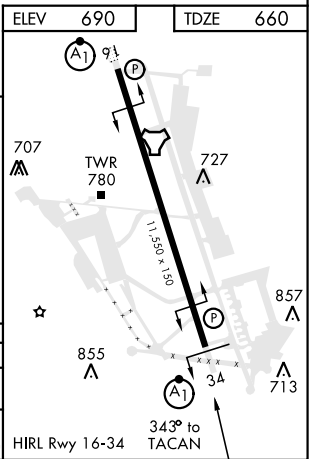

TACAN Y RWY 34

TACAN KSY Chan 57	APCH CRS 343°	Rwy Ldg 11,550 TDZE 660 Arprt Elev 690
----------------------	------------------	---

AL-371 [USAF]

KELLY FLD (KSKF)

▼ * When ALS inop, increase CAT AB RVR to 55 and vis to 1 mile, CAT CDE vis to 1 3/8 miles.
 ** Circling not authorized E of Rwy 16-34.

 ALS-1
A1

 MISSED APPROACH: Climb to 2500 via KSY TACAN R-331 until 9 DME, cross 9 DME at 2500, then continue climb to 3100 to IDEEL/12 DME. Expect ATC instructions.

ATIS 120.45 273.5	SAN ANTONIO APP CON 118.05 353.5	KELLY TOWER 124.3 322.35	GND CON 121.8 289.4
-----------------------------	--	------------------------------------	-------------------------------

CATEGORY	A		B		C		D		E	
S-34 *	1120/24	460 (500-1/2)	1120/45	460	(500-7/8)					
CIRCLING **	1220-1 530 (600-1)	1300-1 610 (700-1)	1360-1 3/4 670 (700-1 3/4)	1440-2 1/2 750 (800-2 1/2)	1900-3 1210 (1300-3)					