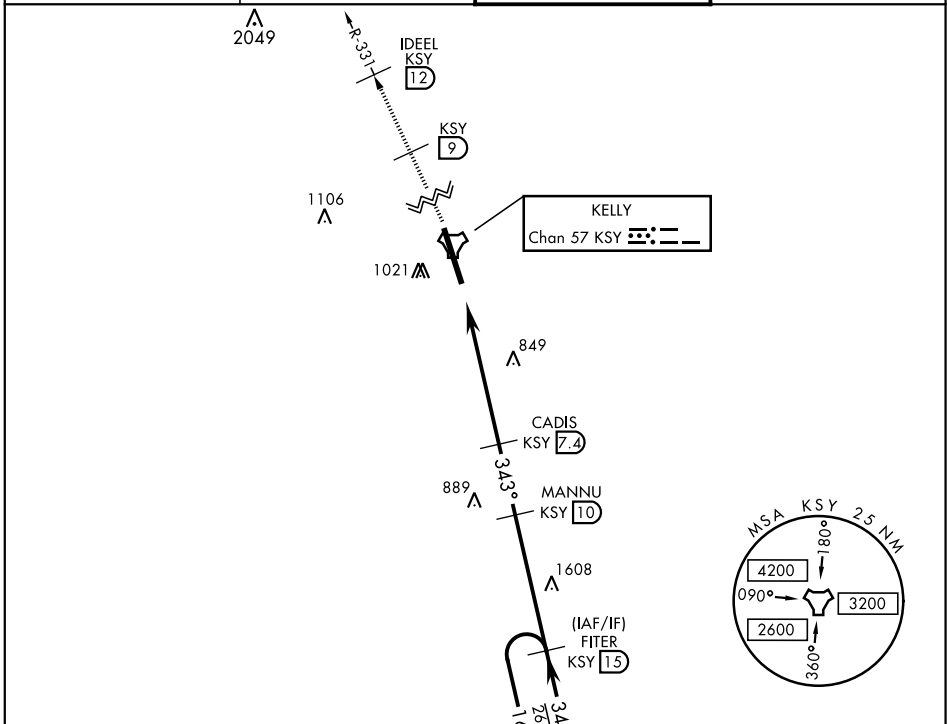

TACAN Y RWY 34

TACAN KSY Chan 57	APCH CRS 343°	Rwy Ldg 11,550 TDZE 660 Arprt Elev 690
----------------------	------------------	---

AL-371 [USAF]

KELLY FLD (KSKF)

▼ * When ALS inop, increase CAT AB RVR to 55 and vis to 1 mile, CAT CDE vis to 1 3/8 miles.
 ** Circling not authorized E of Rwy 16-34.

 ALS-1
A1

 MISSED APPROACH: Climb to 2500 via KSY TACAN R-331 until 9 DME, cross 9 DME at 2500, then continue climb to 3100 to IDEEL/12 DME. Expect ATC instructions.

ATIS 120.45 273.5	SAN ANTONIO APP CON 118.05 353.5	KELLY TOWER 124.3 322.35	GND CON 121.8 289.4
-----------------------------	--	------------------------------------	-------------------------------

CATEGORY	A		B		C		D		E	
S-34 *	1120/24	460 (500-1/2)	1120/45	460	(500-7/8)					
CIRCLING **	1220-1 530 (600-1)	1300-1 610 (700-1)	1360-1 3/4 670 (700-1 3/4)	1440-2 1/2 750 (800-2 1/2)	1900-3 1210 (1300-3)					

TACAN Y RWY 34

SC-3, 22 APR 2021 to 20 MAY 2021

SC-3, 22 APR 2021 to 20 MAY 2021