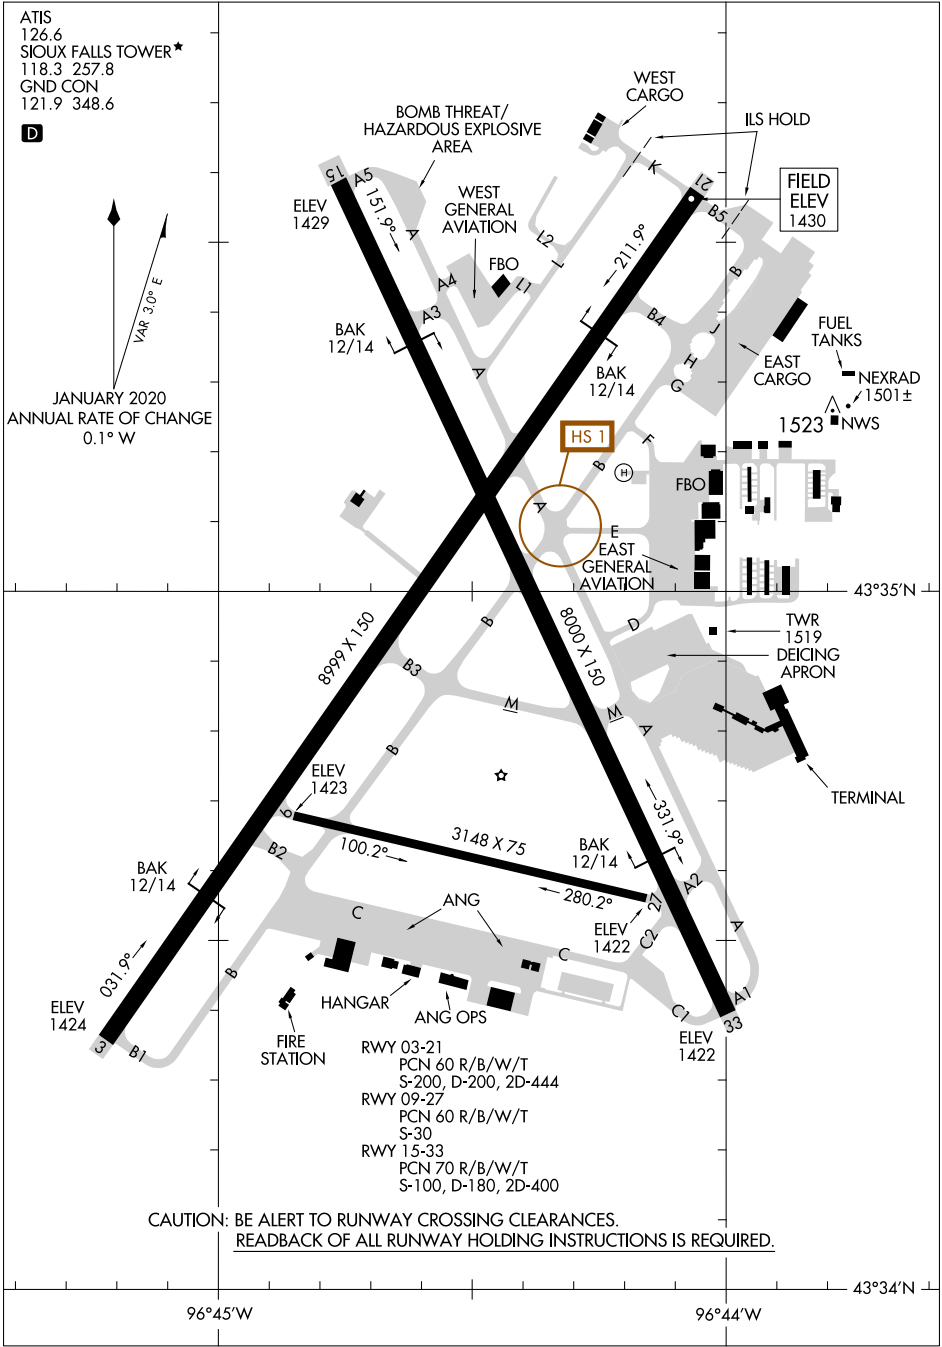

AIRPORT DIAGRAM

AL-396 (FAA)

JOE FOSS FLD (FSD)
SIOUX FALLS, SOUTH DAKOTA

ATIS 126.6
SIOUX FALLS TOWER*
118.3 257.8
GND CON
121.9 348.6

JANUARY 2020
ANNUAL RATE OF CHANGE
0.1° W

NC-1, 22 APR 2021 to 20 MAY 2021

NC-1, 22 APR 2021 to 20 MAY 2021

CAUTION: BE ALERT TO RUNWAY CROSSING CLEARANCES.
READEBACK OF ALL RUNWAY HOLDING INSTRUCTIONS IS REQUIRED.

AIRPORT DIAGRAM

SIOUX FALLS, SOUTH DAKOTA
JOE FOSS FLD (FSD)