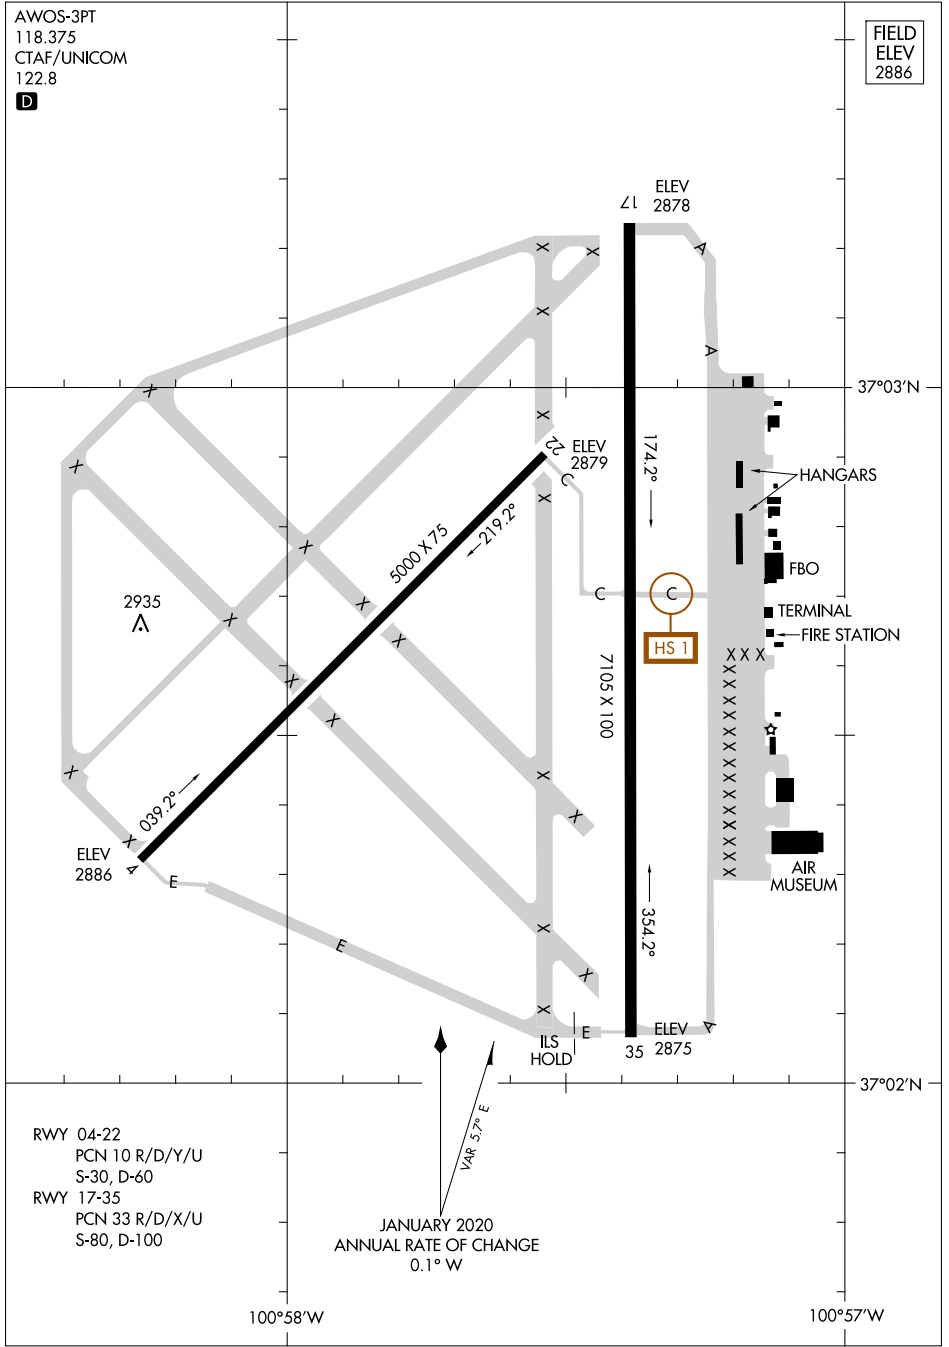

20086

AIRPORT DIAGRAM

AL-498 (FAA)

LIBERAL MID-AMERICA RGNL (LBL)
LIBERAL, KANSAS

AWOS-3PT
118.375
CTAF/UNICOM
122.8

FIELD
ELEV
2886

NC-2, 22 APR 2021 to 20 MAY 2021

NC-2, 22 APR 2021 to 20 MAY 2021

AIRPORT DIAGRAM

20086

LIBERAL, KANSAS
LIBERAL MID-AMERICA RGNL (LBL)