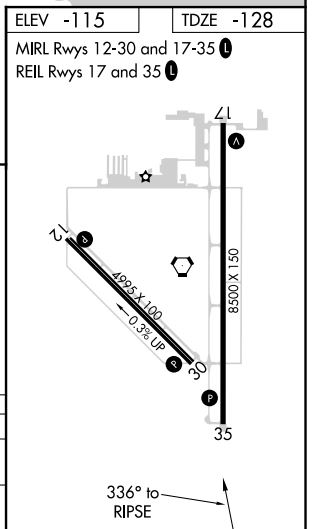

APP CRS	Rwy Idg	8500
336°	TDZE	-128
	Apt Elev	-115

RNAV (GPS) RWY 35

JACQUELINE COCHRAN RGNL (TRM)

RNP APCH.		MISSED APPROACH: Climb to 1200 then climbing right turn to 4300 direct OPOSE and hold.	
ASOS	SOCAL APP CON	CLNC DEL	UNICOM
118.325	135.275 251.1	120.225	123.0 (CTAF) 0

SW-3, 22 APR 2021 to 20 MAY 2021

SW-3, 22 APR 2021 to 20 MAY 2021

CATEGORY	A	B	C	D
LNVA MDA	440-1	568 (600-1)	940-3	1068 (1100-3)
C CIRCLING	440-1	555 (600-1)	940-3	1055 (1100-3)