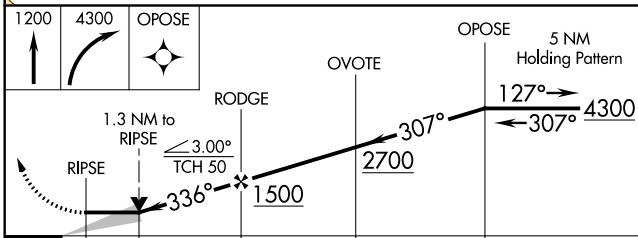

CATEGORY	A	B	C	D
LNVA MDA	440-1	568 (600-1)	940-3	1068 (1100-3)
C CIRCLING	440-1	555 (600-1)	940-3	1055 (1100-3)