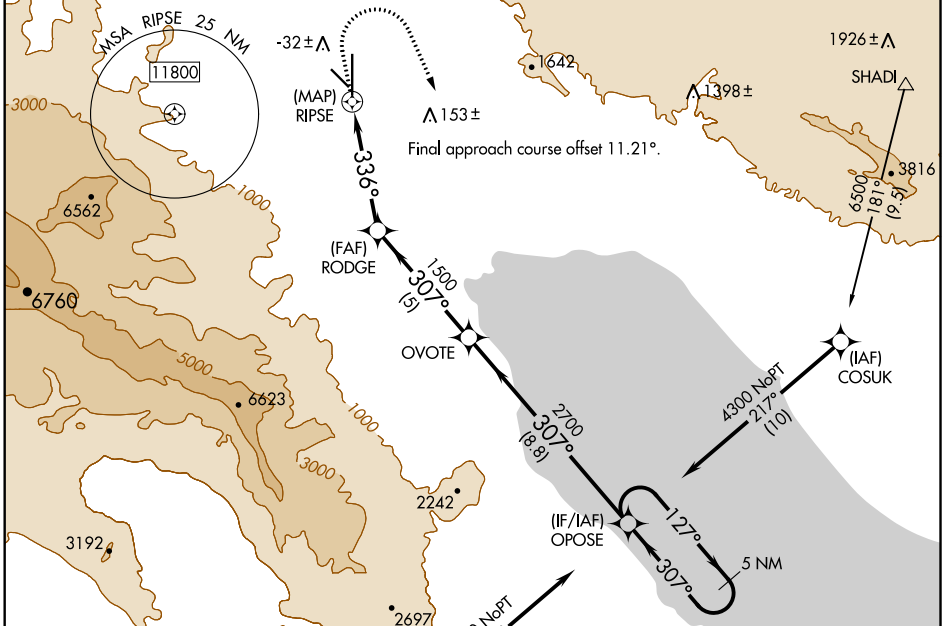

APP CRS	Rwy Idg	8500
336°	TDZE	-128
	Apt Elev	-115

RNAV (GPS) RWY 35

JACQUELINE COCHRAN RGNL (TRM)

RNP APCH.		MISSED APPROACH: Climb to 1200 then climbing right turn to 4300 direct OPOSE and hold.	
ASOS	SOCAL APP CON	CLNC DEL	UNICOM
118.325	135.275 251.1	120.225	123.0 (CTAF) 0

SW-3, 22 APR 2021 to 20 MAY 2021

SW-3, 22 APR 2021 to 20 MAY 2021

CATEGORY	A	B	C	D
LNVA MDA	440-1	568 (600-1)	940-3	1068 (1100-3)
C CIRCLING	440-1	555 (600-1)	940-3	1055 (1100-3)