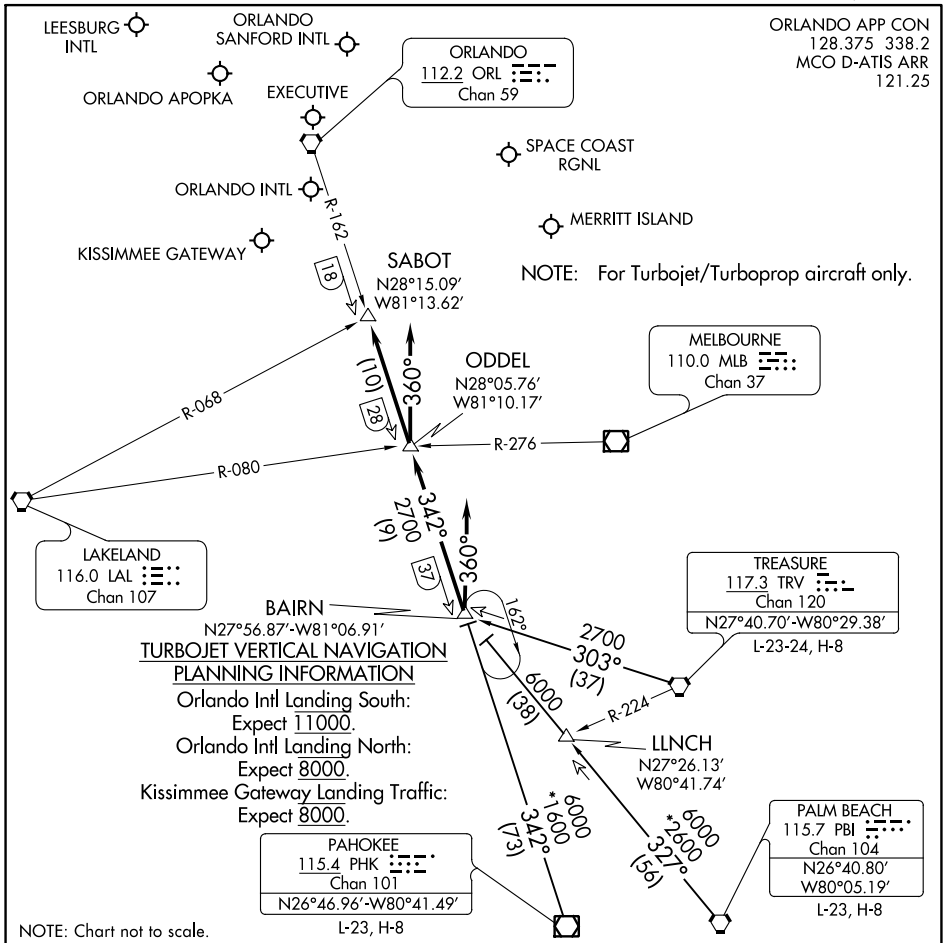

# GOOFY SEVEN ARRIVAL

AL-571 (FAA)

ORLANDO, FLORIDA

## ARRIVAL ROUTE DESCRIPTION

**PAHOKEE TRANSITION (PHK.GOOFY7):** From over PHK VOR/DME on PHK R-342 to BAI RN INT.

Thence. . .

**PALM BEACH TRANSITION (PBI.GOOFY7):** From over PBI VORTAC on PBI R-327 to BAI RN INT.

Thence. . .

**TREASURE TRANSITION (TRV.GOOFY7):** From over TRV VORTAC on TRV R-303 to BAI RN INT.

Thence. . .

### ORLANDO INTL:

. . . Rwy 17/18: From over BAI RN INT on ORL VORTAC R-162 to ODDEL INT. Depart ODDEL INT heading 360° for vector to final approach course.

. . . Rwy 35/36: Depart BAI RN INT heading 360° for vector to final approach course.