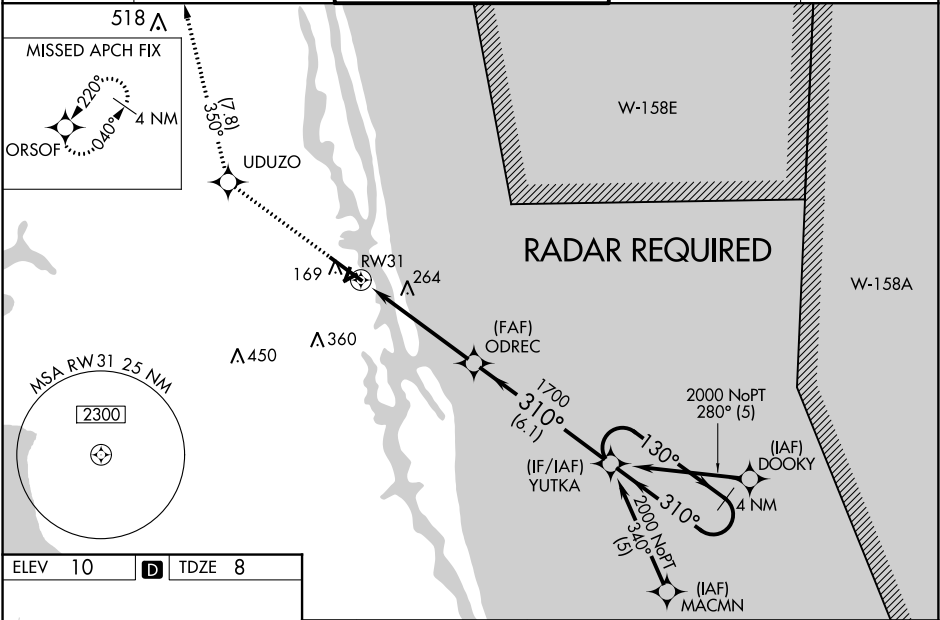

WAAS CH 77727 W31A	APP CRS 310°	Rwy Idg TDZE Apt Elev	5925 8 10

RNAV (GPS) RWY 31

NORtheast FLORIDA RGNL (SGJ)

For uncompensated Baro-VNAV systems, LNAV/VNAV NA below -18°C (0°F) or above 54°C (130°F). DME/DME RNP-0.3 NA. ⚠ Circling Rwy 2, 6, 20, 24 NA at night. For inop ALS, increase LNAV/VNAV all Cats visibility to 7/5 SM and LNAV Cat C/D visibility to 1 3/8 SM.		MISSED APPROACH: Climb to 2000 direct UDUZO and on track 350° to ORSOF and hold.

ATIS 119.625	JACKSONVILLE APP CON 120.75	ST AUGUSTINE TOWER ★ 127.625 (CTAF) 269.475	GND CON 121.175 251.125	UNICOM 122.95

CATEGORY	A	B	C	D
LPV DA		218-1/2	210 (300-1/2)	
LNAV/VNAV DA		292-1/2	284 (300-1/2)	
LNAV MDA	520-1/2	512 (600-1/2)	520-1	512 (600-1)
C CIRCLING	520-1 510 (600-1)	580-1 570 (600-1)	660-1 3/4 650 (700-1 3/4)	780-2 1/2 770 (800-2 1/2)

SE-3, 22 APR 2021 to 20 MAY 2021

SE-3, 22 APR 2021 to 20 MAY 2021