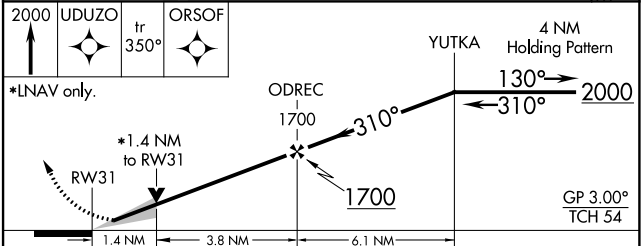

WAAS CH 77727 W31A	APP CRS 310°	Rwy Idg TDZE Apt Elev	5925 8 10

RNAV (GPS) RWY 31

NORtheast FLORIDA RGNL (SGJ)

For uncompensated Baro-VNAV systems, LNAV/VNAV NA below -18°C (0°F) or above 54°C (130°F). DME/DME RNP-0.3 NA. ⚠ Circling Rwy 2, 6, 20, 24 NA at night. For inop ALS, increase LNAV/VNAV all Cats visibility to 7/5 SM and LNAV Cat C/D visibility to 1 3/8 SM.		MISSED APPROACH: Climb to 2000 direct UDUZO and on track 350° to ORSOF and hold.

ATIS 119.625	JACKSONVILLE APP CON 120.75	ST AUGUSTINE TOWER ★ 127.625 (CTAF) 269.475	GND CON 121.175 251.125	UNICOM 122.95

CATEGORY	A	B	C	D
LPV DA		218-1/2	210 (300-1/2)	
LNAV/VNAV DA		292-1/2	284 (300-1/2)	
LNAV MDA	520-1/2	512 (600-1/2)	520-1	512 (600-1)
C CIRCLING	520-1 510 (600-1)	580-1 570 (600-1)	660-1 3/4 650 (700-1 3/4)	780-2 1/2 770 (800-2 1/2)

SE-3, 22 APR 2021 to 20 MAY 2021

SE-3, 22 APR 2021 to 20 MAY 2021