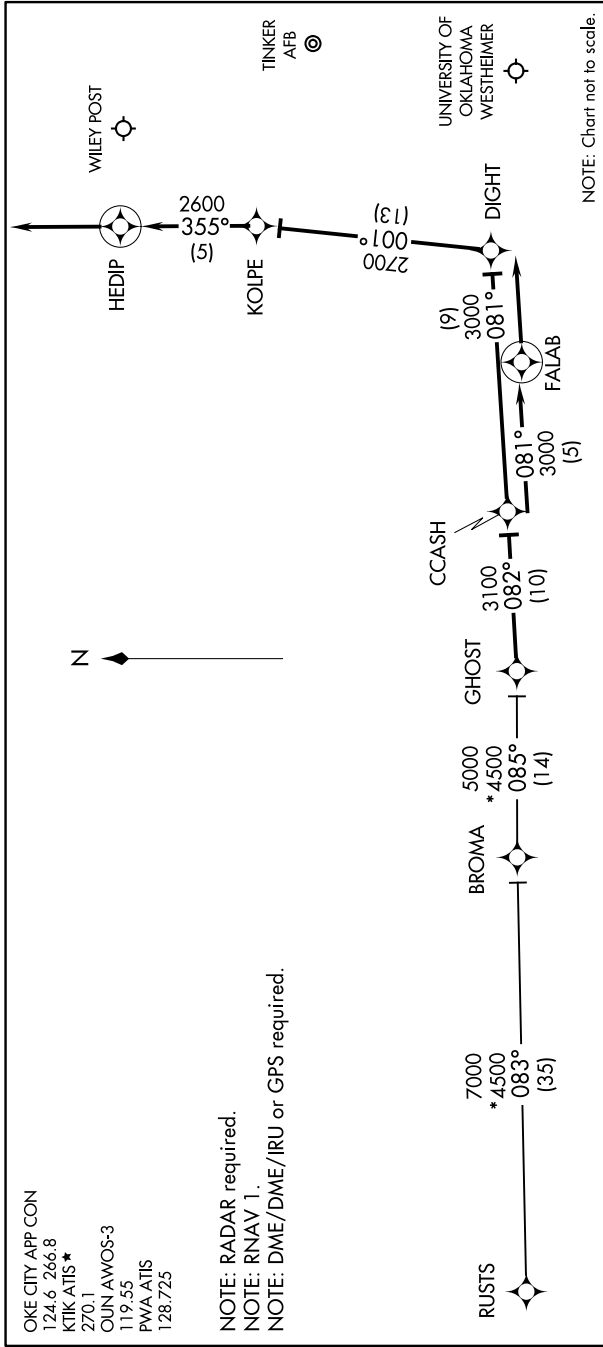

CCASH ONE ARRIVAL (RNAV)

OKLAHOMA CITY, OKLAHOMA

SC-1, 22 APR 2021 to 20 MAY 2021

ARRIVAL ROUTE DESCRIPTION

BROMA TRANSITION (BROMA.CCASH1):
RUSTS TRANSITION (RUSTS.CCASH1):

From GHOST on track 082° to CCASH.

LANDING OUN/KTIK: From CCASH on track 081° to FALAB, then on track 081°. Expect radar vectors to final approach course.

LANDING PWA RW17L: From CCASH on track 081° to DIGHT, then on track 001° to KOLPE, then on track 355° to HEDIP, then on track 355°. Expect radar vectors to final approach course.

LANDING PWA RW35R: From CCASH on track 081° to FALAB, then on track 081°. Expect radar vectors to final approach course.

CCASH ONE ARRIVAL (RNAV)

OKLAHOMA CITY, OKLAHOMA

SC-1, 22 APR 2021 to 20 MAY 2021