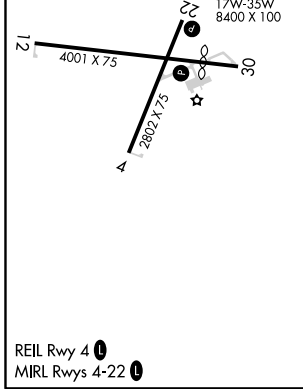

VORTAC BGR 114.8 Chan 95	APP CRS 249°	Rwy Idg TDZE Apt Elev	2802 127 127
--	------------------------	-----------------------------	---

VOR/DME RWY 22

DEWITT FLD/OLD TOWN MUNI (OLD)

<p>▼ Use Bangor Intl altimeter setting. Procedure NA at night. ▲ NA Helicopter visibility reduction below 1 SM NA.</p>	<p>MISSED APPROACH: Climb to 1300 then climbing right turn to 3000 via BGR R-069 to CAVIL 15 DME and hold.</p>	
BGR ASOS 127.75	BANGOR APP CON 118.925 239.3	UNICOM 122.8 (CTAF) 0

CATEGORY	A	B	C	D
S-22	600-1	473 (500-1)	600-1¼ 473 (500-1¼)	NA
CIRCLING	640-1 513 (600-1)	700-1 573 (600-1)	800-2 673 (700-2)	NA

NE-1, 22 APR 2021 to 20 MAY 2021

NE-1, 22 APR 2021 to 20 MAY 2021