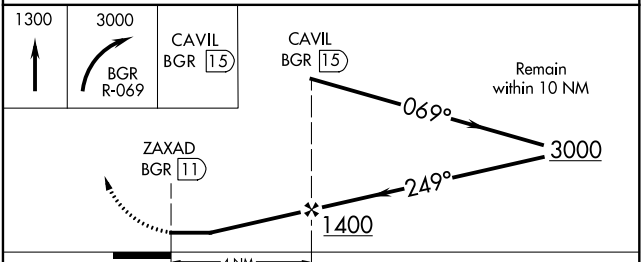

VORTAC BGR 114.8 Chan 95	APP CRS 249°	Rwy Idg TDZE Apt Elev	2802 127 127
--	------------------------	-----------------------------	---

VOR/DME RWY 22

DEWITT FLD/OLD TOWN MUNI (OLD)

<p>▼ Use Bangor Intl altimeter setting. Procedure NA at night. ▲ NA Helicopter visibility reduction below 1 SM NA.</p>	<p>MISSED APPROACH: Climb to 1300 then climbing right turn to 3000 via BGR R-069 to CAVIL 15 DME and hold.</p>	
BGR ASOS 127.75	BANGOR APP CON 118.925 239.3	UNICOM 122.8 (CTAF) 0

CATEGORY	A	B	C	D
S-22	600-1	473 (500-1)	600-1¼ 473 (500-1¼)	NA
CIRCLING	640-1 513 (600-1)	700-1 573 (600-1)	800-2 673 (700-2)	NA

NE-1, 22 APR 2021 to 20 MAY 2021

NE-1, 22 APR 2021 to 20 MAY 2021