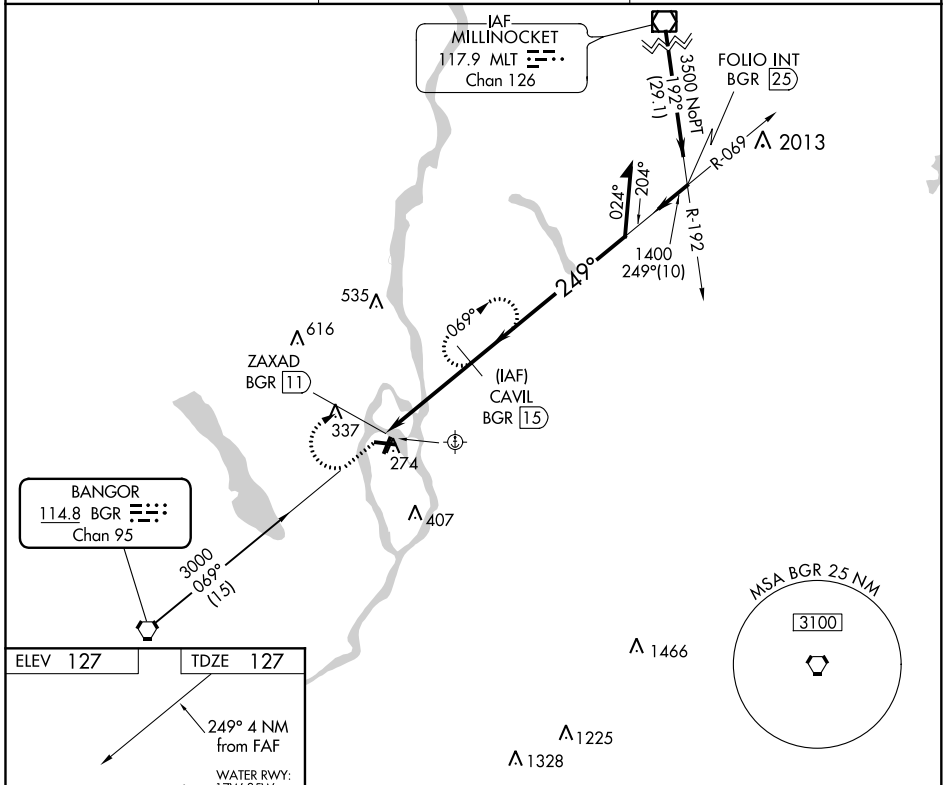

VORTAC BGR 114.8 Chan 95	APP CRS 249°	Rwy Idg TDZE Apt Elev	2802 127 127
--	------------------------	-----------------------------	---

VOR/DME RWY 22

DEWITT FLD/OLD TOWN MUNI (OLD)

<p>▼ Use Bangor Intl altimeter setting. Procedure NA at night. ▲ NA Helicopter visibility reduction below 1 SM NA.</p>	<p>MISSED APPROACH: Climb to 1300 then climbing right turn to 3000 via BGR R-069 to CAVIL 15 DME and hold.</p>	
BGR ASOS 127.75	BANGOR APP CON 118.925 239.3	UNICOM 122.8 (CTAF) 0

CATEGORY	A	B	C	D
S-22	600-1	473 (500-1)	600-1¼ 473 (500-1¼)	NA
CIRCLING	640-1 513 (600-1)	700-1 573 (600-1)	800-2 673 (700-2)	NA

NE-1, 22 APR 2021 to 20 MAY 2021

NE-1, 22 APR 2021 to 20 MAY 2021