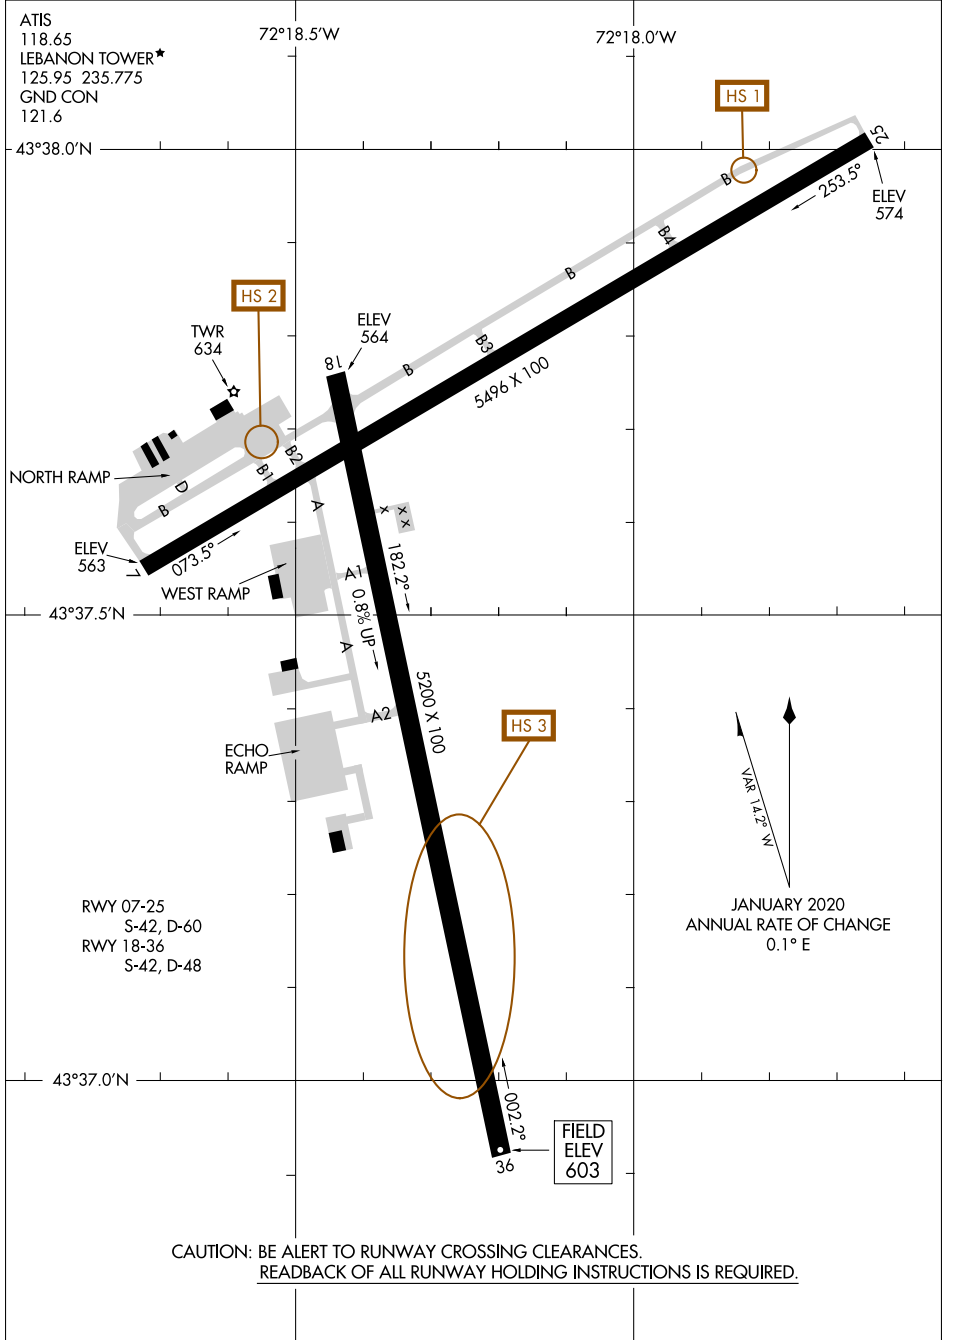

# AIRPORT DIAGRAM

AL-859 (FAA)

LEBANON MUNI (L.E.B)  
LEBANON, NEW HAMPSHIRE

NE-1, 22 APR 2021 to 20 MAY 2021

NE-1, 22 APR 2021 to 20 MAY 2021

# AIRPORT DIAGRAM

LEBANON, NEW HAMPSHIRE  
LEBANON MUNI (L.E.B)