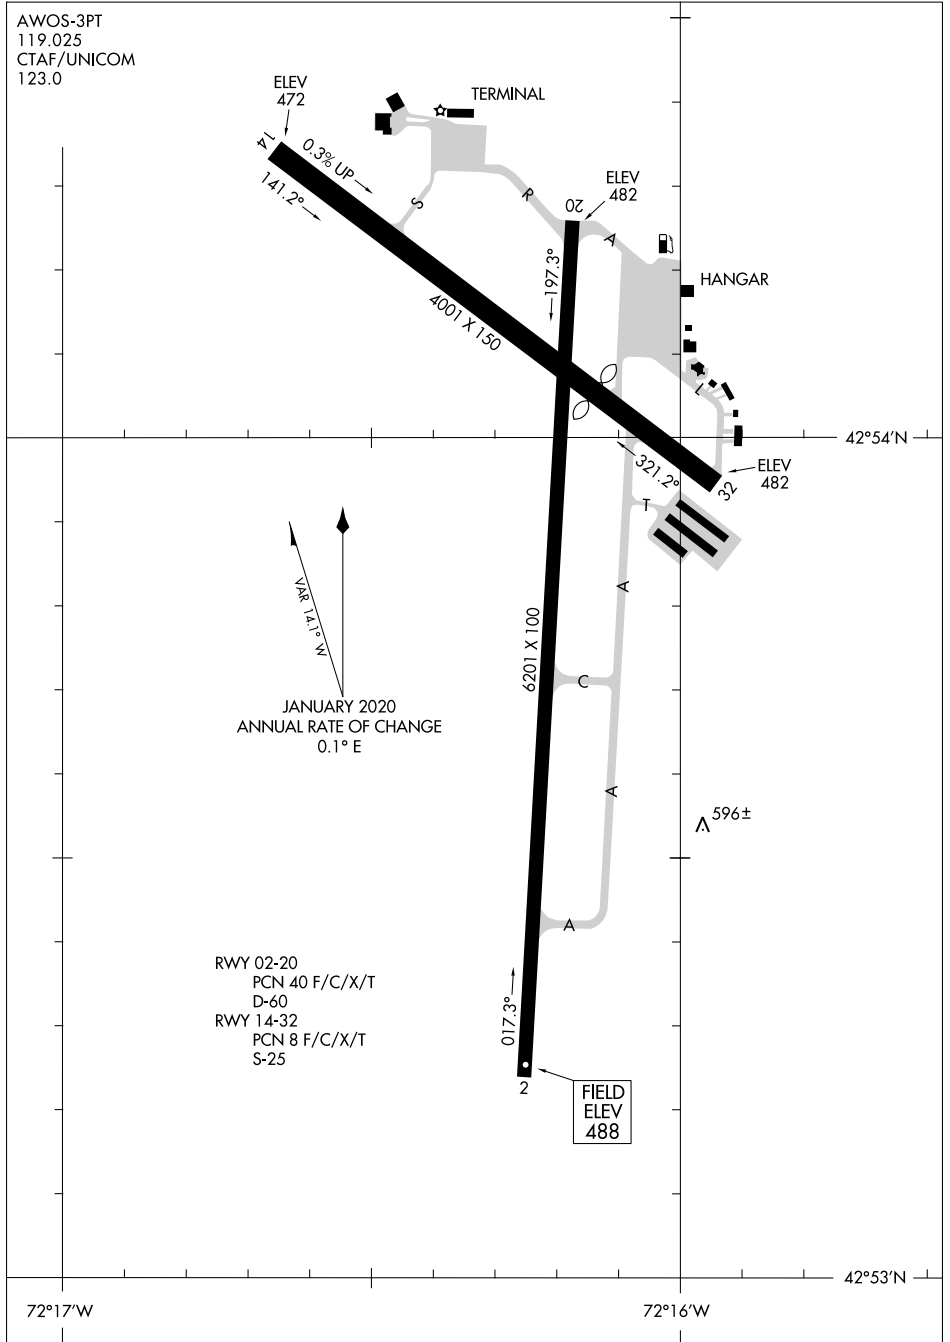

AIRPORT DIAGRAM

AL-868 (FAA)

DILLANT-HOPKINS (EEN)
KEENE, NEW HAMPSHIRE

AWOS-3PT
119.025
CTAF/UNICOM
123.0

NE-1, 22 APR 2021 to 20 MAY 2021

NE-1, 22 APR 2021 to 20 MAY 2021

AIRPORT DIAGRAM

KEENE, NEW HAMPSHIRE
DILLANT-HOPKINS (EEN)