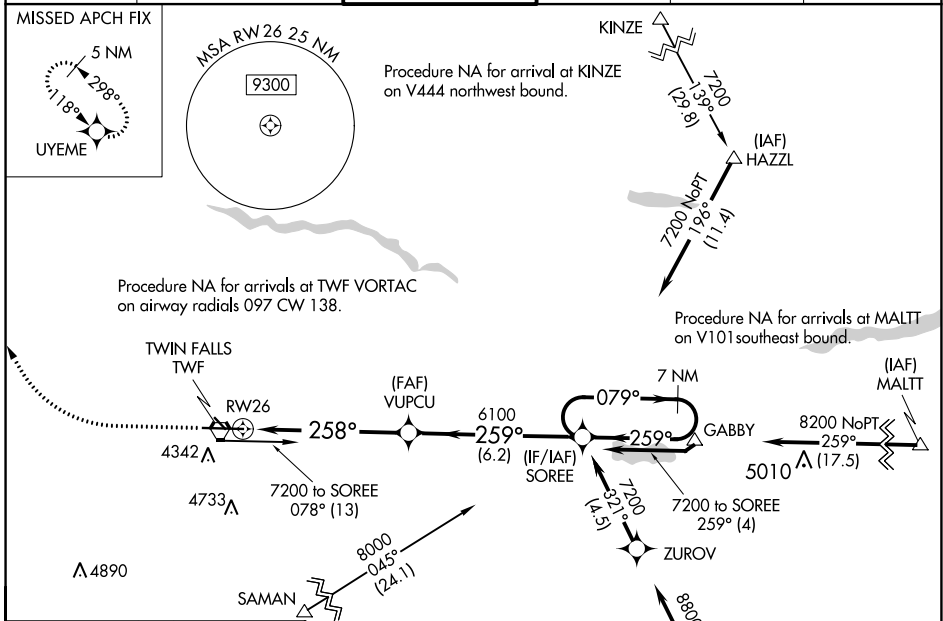

WAAS CH 56311 W26A	APP CRS 258°	Rwy Idg 8703 TDZE 4154 Apt Elev 4154
--	------------------------	---

RNAV (GPS) RWY 26

JOSLIN FLD-MAGIC VALLEY RGNL (TWF)

<p>⚠ Circling to Rwy 30 NA at night. ⚠ For uncompensated Baro-VNAV systems, LNAV/VNAV NA below -16°C (4°F) or above 49°C (121°F). DME/DME RNP-0.3 NA.</p>	<p>MALSR </p>	<p>MISSED APPROACH: Climb to 4700 then climbing right turn to 6000 direct UYEME and hold.</p>
---	--------------------	---

ASOS 135.025	TWIN FALLS APP CON * 126.7 353.75	TWIN FALLS TOWER * 118.2 (CTAF) 0 317.5	GND CON 121.7	CLNC DEL 123.65	UNICOM 122.95
------------------------	---	---	-------------------------	---------------------------	-------------------------

ELEV 4154	TDZE 4154
-----------	-----------

CATEGORY	A	B	C	D
LPV DA		4354-1/2	200 (200-1/2)	
LNAV/VNAV DA		4533-3/4	379 (400-3/4)	
LNAV MDA	4680-1/2	526 (600-1/2)	4680-1	526 (600-1)
C CIRCLING	4700-1 546 (600-1)	4780-1 626 (700-1)	5160-3	1006 (1100-3)

NW-1, 22 APR 2021 to 20 MAY 2021

NW-1, 22 APR 2021 to 20 MAY 2021