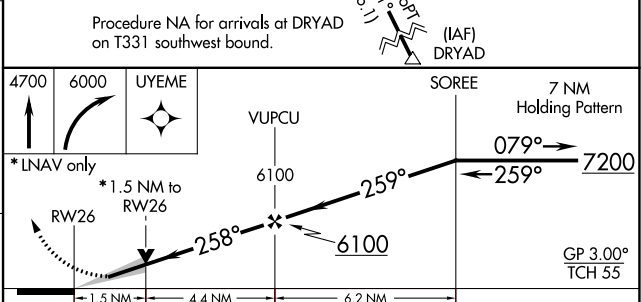

WAAS CH 56311 W26A	APP CRS 258°	Rwy Idg 8703 TDZE 4154 Apt Elev 4154
--	------------------------	---

RNAV (GPS) RWY 26

JOSLIN FLD-MAGIC VALLEY RGNL (TWF)

<p>⚠ Circling to Rwy 30 NA at night. ⚠ For uncompensated Baro-VNAV systems, LNAV/VNAV NA below -16°C (4°F) or above 49°C (121°F). DME/DME RNP-0.3 NA.</p>	<p>MALSR </p>	<p>MISSED APPROACH: Climb to 4700 then climbing right turn to 6000 direct UYEME and hold.</p>
---	--------------------	---

ASOS 135.025	TWIN FALLS APP CON * 126.7 353.75	TWIN FALLS TOWER * 118.2 (CTAF) 0 317.5	GND CON 121.7	CLNC DEL 123.65	UNICOM 122.95
------------------------	---	---	-------------------------	---------------------------	-------------------------

ELEV 4154	TDZE 4154
-----------	-----------

CATEGORY	A	B	C	D
LPV DA		4354-1/2	200 (200-1/2)	
LNAV/VNAV DA		4533-3/4	379 (400-3/4)	
LNAV MDA	4680-1/2	526 (600-1/2)	4680-1	526 (600-1)
C CIRCLING	4700-1 546 (600-1)	4780-1 626 (700-1)	5160-3	1006 (1100-3)