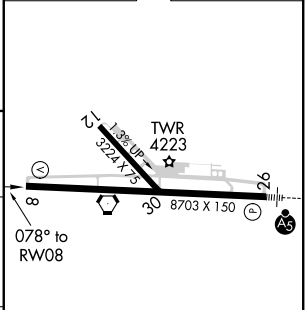

WAAS CH 40211 W08A	APP CRS 078°	Rwy Idg TDZE Apt Elev	8703 4149 4154
--	------------------------	-----------------------------	---

RNAV (GPS) RWY 8

JOSLIN FLD-MAGIC VALLEY RGNL (TWF)

▼ Night landing: Rwy 30 NA. Baro-VNAV NA when using Jerome altimeter setting.
▲ For uncompensated Baro-VNAV systems, LNAV/VNAV NA below -16°C (4°F) or above 48°C (120°F). DME/DME RNP-0.3 NA. VDP NA with Jerome altimeter setting.
 When local altimeter setting not received, use Jerome altimeter setting and increase all DA 49 feet and all MDA 60 feet, and increase LPV and LNAV/VNAV all Cats visibility ½ mile, and LNAV Cats C and D visibility ½ mile, and Circling Cat C visibility ¼ mile.

MISSED APPROACH: Climb to 5000 then climbing left turn to 6000 direct UYEME and hold.

ASOS 135.025	TWIN FALLS APP CON * 126.7 353.75	TWIN FALLS TOWER * 118.2 (CTAF) 0 317.5	GND CON 121.7	CLNC DEL 123.65	UNICOM 122.95
------------------------	---	---	-------------------------	---------------------------	-------------------------

ELEV 4154	TDZE 4149
-----------	-----------

CATEGORY	A	B	C	D
LPV DA		4399-3/4	250 (300-3/4)	
LNAV/VNAV DA		4673-13/4	524 (600-13/4)	
LNAV MDA	4620-1	471 (500-1)	4620-13/8	471 (500-13/8)
CIRCLING	4700-1 546 (600-1)	4780-1 626 (700-1)	5100-23/8 946 (1000-23/8)	5100-3 946 (1000-3)