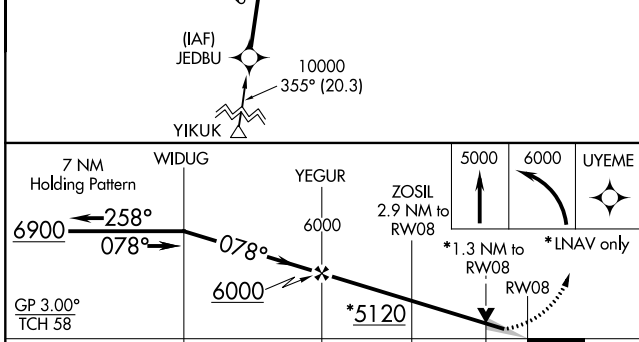

WAAS CH 40211 W08A	APP CRS 078°	Rwy Idg TDZE Apt Elev	8703 4149 4154
--	------------------------	-----------------------------	---

RNAV (GPS) RWY 8

JOSLIN FLD-MAGIC VALLEY RGNL (TWF)

▼ Night landing: Rwy 30 NA. Baro-VNAV NA when using Jerome altimeter setting.
▲ For uncompensated Baro-VNAV systems, LNAV/VNAV NA below -16°C (4°F) or above 48°C (120°F). DME/DME RNP-0.3 NA. VDP NA with Jerome altimeter setting.
 When local altimeter setting not received, use Jerome altimeter setting and increase all DA 49 feet and all MDA 60 feet, and increase LPV and LNAV/VNAV all Cats visibility ½ mile, and LNAV Cats C and D visibility ½ mile, and Circling Cat C visibility ¼ mile.

MISSED APPROACH: Climb to 5000 then climbing left turn to 6000 direct UYEME and hold.

ASOS 135.025	TWIN FALLS APP CON * 126.7 353.75	TWIN FALLS TOWER * 118.2 (CTAF) 0 317.5	GND CON 121.7	CLNC DEL 123.65	UNICOM 122.95
------------------------	---	---	-------------------------	---------------------------	-------------------------