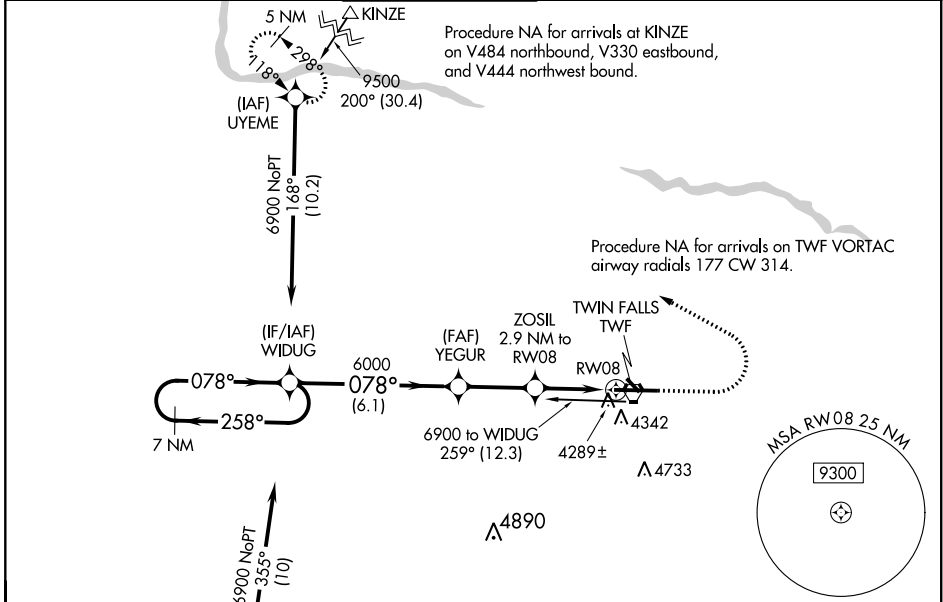

WAAS CH 40211 W08A	APP CRS 078°	Rwy Idg TDZE Apt Elev	8703 4149 4154
--	------------------------	-----------------------------	---

RNAV (GPS) RWY 8

JOSLIN FLD-MAGIC VALLEY RGNL (TWF)

▼ Night landing: Rwy 30 NA. Baro-VNAV NA when using Jerome altimeter setting.
▲ For uncompensated Baro-VNAV systems, LNAV/VNAV NA below -16°C (4°F) or above 48°C (120°F). DME/DME RNP-0.3 NA. VDP NA with Jerome altimeter setting.
 When local altimeter setting not received, use Jerome altimeter setting and increase all DA 49 feet and all MDA 60 feet, and increase LPV and LNAV/VNAV all Cats visibility ½ mile, and LNAV Cats C and D visibility ½ mile, and Circling Cat C visibility ¼ mile.

MISSED APPROACH: Climb to 5000 then climbing left turn to 6000 direct UYEME and hold.

ASOS 135.025	TWIN FALLS APP CON * 126.7 353.75	TWIN FALLS TOWER * 118.2 (CTAF) 0 317.5	GND CON 121.7	CLNC DEL 123.65	UNICOM 122.95
------------------------	---	---	-------------------------	---------------------------	-------------------------

ELEV 4154	TDZE 4149
-----------	-----------

CATEGORY	A	B	C	D
LPV DA		4399-3/4	250 (300-3/4)	
LNAV/VNAV DA		4673-13/4	524 (600-13/4)	
LNAV MDA	4620-1	471 (500-1)	4620-13/8	471 (500-13/8)
CIRCLING	4700-1 546 (600-1)	4780-1 626 (700-1)	5100-23/8 946 (1000-23/8)	5100-3 946 (1000-3)

NW-1, 22 APR 2021 to 20 MAY 2021

NW-1, 22 APR 2021 to 20 MAY 2021