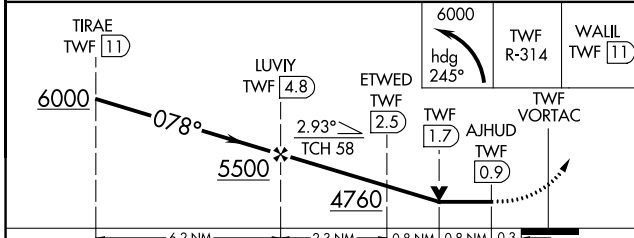

CATEGORY	A	B	C	D
S-8	4560-1	411 (500-1)	4560-1 1/8	411 (500-1 1/8)
C CIRCLING	4700-1 546 (600-1)	4780-1 626 (700-1)	5100-2 3/4 946 (1000-2 3/4)	5100-3 946 (1000-3)

REIL Rwy 8 **1**
HIRL Rwy 8-26 **1**