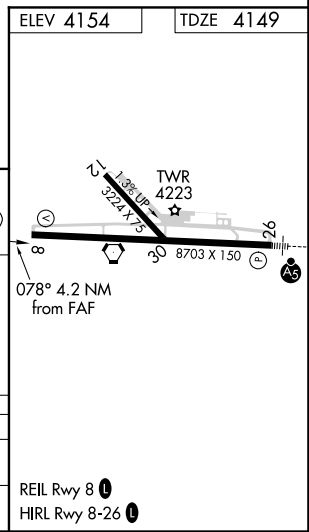

VORTAC TWF 115.8 Chan 105	APP CRS 078°	Rwy Idg TDZE 4149 Apt Elev 4154	8703
---	------------------------	---	-------------

VOR/DME RWY 8

JOSLIN FLD-MAGIC VALLEY RGNL (TWF)

▼ Night landing: Rwy 30 NA. VDP NA with Jerome altimeter setting.
▲ When local altimeter setting not received, use Jerome altimeter setting and increase all MDA 60 feet and S-8 Cats C and D visibility ¼ mile and Circling Cat C visibility ¼ mile.

MISSED APPROACH: Climbing left turn to 6000 on heading 245° and TWF R-314 to WALL/TWF 11 DME and hold.

ASOS 135.025	TWIN FALLS APP CON* 126.7 353.75	TWIN FALLS TOWER* 118.2 (CTAF) 0 317.5	GND CON 121.7	CLNC DEL 123.65	UNICOM 122.95
------------------------	--	--	-------------------------	---------------------------	-------------------------

NW-1, 22 APR 2021 to 20 MAY 2021

NW-1, 22 APR 2021 to 20 MAY 2021

CATEGORY	A	B	C	D
S-8	4560-1	411 (500-1)	4560-1 1/8	411 (500-1 1/8)
C CIRCLING	4700-1 546 (600-1)	4780-1 626 (700-1)	5100-2 3/4 946 (1000-2 3/4)	5100-3 946 (1000-3)

REIL Rwy 8 **1**
HIRL Rwy 8-26 **1**