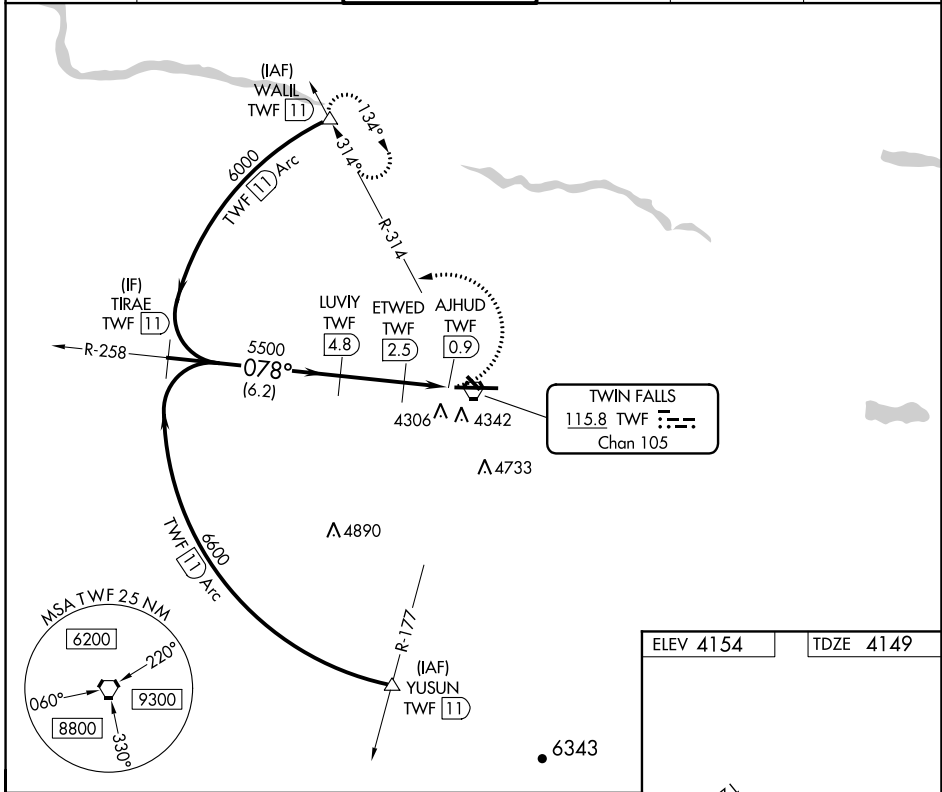

VORTAC TWF 115.8 Chan 105	APP CRS 078°	Rwy Idg TDZE 4149 Apt Elev 4154	8703
---	------------------------	---	-------------

VOR/DME RWY 8

JOSLIN FLD-MAGIC VALLEY RGNL (TWF)

▼ Night landing: Rwy 30 NA. VDP NA with Jerome altimeter setting.
▲ When local altimeter setting not received, use Jerome altimeter setting and increase all MDA 60 feet and S-8 Cats C and D visibility ¼ mile and Circling Cat C visibility ¼ mile.

MISSED APPROACH: Climbing left turn to 6000 on heading 245° and TWF R-314 to WALL/TWF 11 DME and hold.

ASOS 135.025	TWIN FALLS APP CON* 126.7 353.75	TWIN FALLS TOWER* 118.2 (CTAF) 0 317.5	GND CON 121.7	CLNC DEL 123.65	UNICOM 122.95
------------------------	--	--	-------------------------	---------------------------	-------------------------

NW-1, 22 APR 2021 to 20 MAY 2021

NW-1, 22 APR 2021 to 20 MAY 2021

CATEGORY	A	B	C	D
S-8	4560-1	411 (500-1)	4560-1 1/8	411 (500-1 1/8)
C CIRCLING	4700-1 546 (600-1)	4780-1 626 (700-1)	5100-2 3/4 946 (1000-2 3/4)	5100-3 946 (1000-3)

REIL Rwy 8 **1**
HIRL Rwy 8-26 **1**