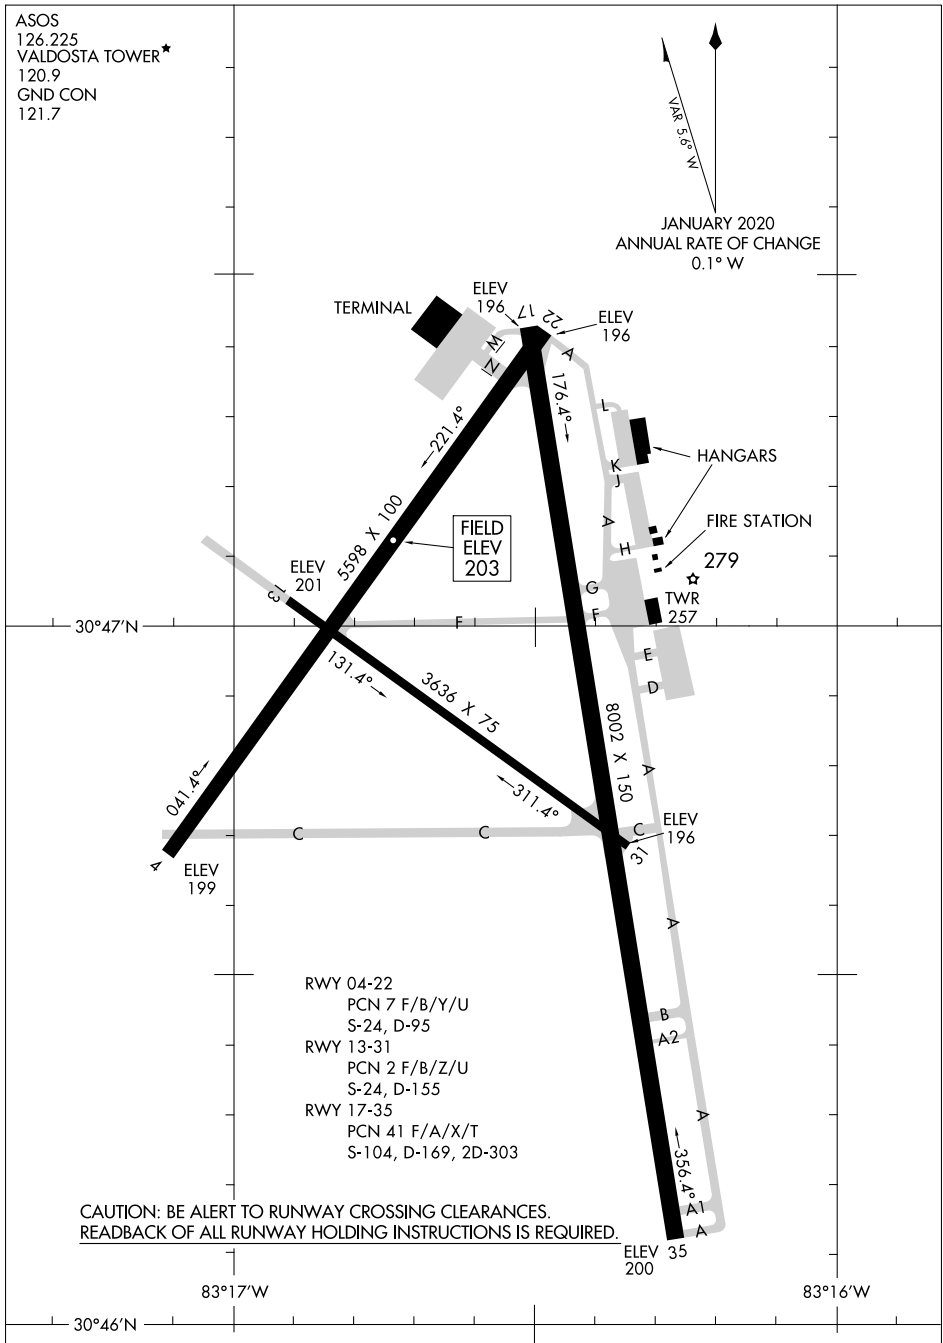

20086

AIRPORT DIAGRAM

AL-892 (FAA)

VALDOSTA RGNL (VLD)

VALDOSTA, GEORGIA

ASOS
 126.225
 VALDOSTA TOWER*
 120.9
 GND CON
 121.7

 VAB 5.0° W
 JANUARY 2020
 ANNUAL RATE OF CHANGE
 0.1° W

SE-4, 22 APR 2021 to 20 MAY 2021

SE-4, 22 APR 2021 to 20 MAY 2021

AIRPORT DIAGRAM

20086

VALDOSTA, GEORGIA
VALDOSTA RGNL (VLD)