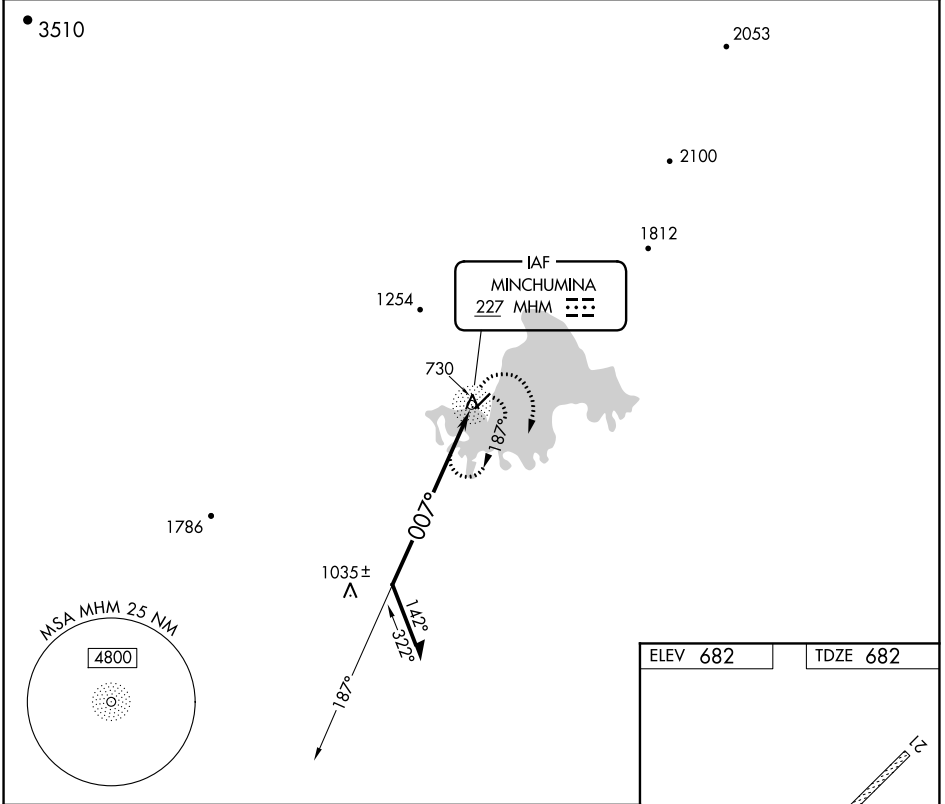

NDB MHM 227	APP CRS 007°	Rwy Idg 4184
		TDZE 682
		Apt Elev 682

NDB RWY 3

MINCHUMINA (MHM) (PAMH)

<p>-37°C</p>	<p>Circling NA west of Rwy 3-21.</p>	<p>MISSED APPROACH: Climbing right turn to 2500 in MHM NDB holding pattern.</p>
--------------	--------------------------------------	---

<p>AWOS-3P 135.55</p>	<p>ANCHORAGE CENTER 120.9 319.2</p>	<p>FAIRBANKS RADIO 122.2</p>	<p>CTAF 122.9</p>
----------------------------------	--	---	------------------------------

CATEGORY	A	B	C	D
S-3	1600-1¼ 918 (1000-1¼)	1600-2¾ 918 (1000-2¾)	1600-3 918 (1000-3)	1600-3 918 (1000-3)
CIRCLING	1600-1¼ 918 (1000-1¼)	1600-2¾ 918 (1000-2¾)	1600-3 918 (1000-3)	1600-3 918 (1000-3)

AK, 22 APR 2021 to 17 JUN 2021

AK, 22 APR 2021 to 17 JUN 2021