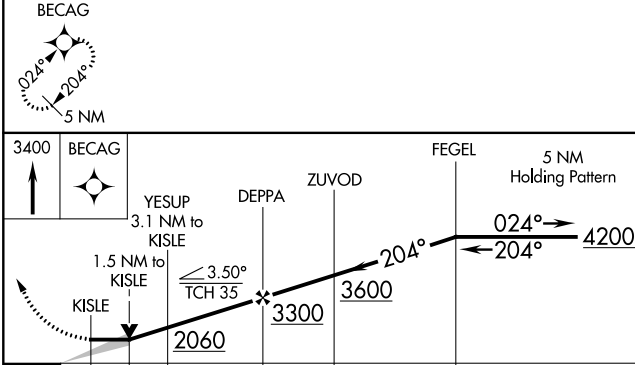

APP CRS 204°	Rwy Idg 4184
	TDZE 682
	Apt Elev 682

RNAV (GPS) RWY 21

MINCHUMINA (MHM) (PAMH)

<p>DME/DME RNP-0.3 NA. Circling NA west of Rwy 3-21. -37°C</p>	MISSED APPROACH: Climb to 3400 direct BECAG and hold.
--	---

AWOS-3P 135.55	ANCHORAGE CENTER 120.9 319.2	FAIRBANKS RADIO 122.2	CTAF 122.9
--------------------------	--	---------------------------------	----------------------

AK, 22 APR 2021 to 17 JUN 2021

AK, 22 APR 2021 to 17 JUN 2021

ELEV 682	TDZE 682
----------	----------

CATEGORY	A	B	C	D
LNVA MDA	1460-1 778 (800-1)	1460-1¼ 778 (800-1¼)	1460-2½ 778 (800-2½)	
CIRCLING	1460-1 778 (800-1)	1460-1¼ 778 (800-1¼)	1460-2½ 778 (800-2½)	