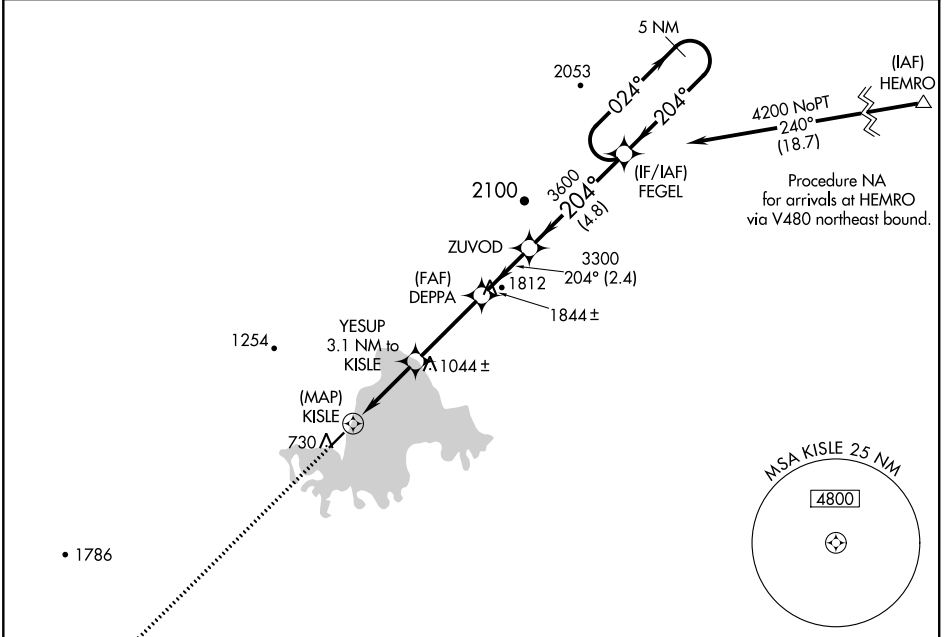

APP CRS 204°	Rwy Idg 4184
	TDZE 682
	Apt Elev 682

RNAV (GPS) RWY 21

MINCHUMINA (MHM) (PAMH)

<p>DME/DME RNP-0.3 NA. Circling NA west of Rwy 3-21. -37°C</p>	MISSED APPROACH: Climb to 3400 direct BECAG and hold.
--	---

AWOS-3P 135.55	ANCHORAGE CENTER 120.9 319.2	FAIRBANKS RADIO 122.2	CTAF 122.9
--------------------------	--	---------------------------------	----------------------

AK, 22 APR 2021 to 17 JUN 2021

AK, 22 APR 2021 to 17 JUN 2021

ELEV 682	TDZE 682
----------	----------

CATEGORY	A	B	C	D
LNVA MDA	1460-1 778 (800-1)	1460-1¼ 778 (800-1¼)	1460-2½ 778 (800-2½)	
CIRCLING	1460-1 778 (800-1)	1460-1¼ 778 (800-1¼)	1460-2½ 778 (800-2½)	