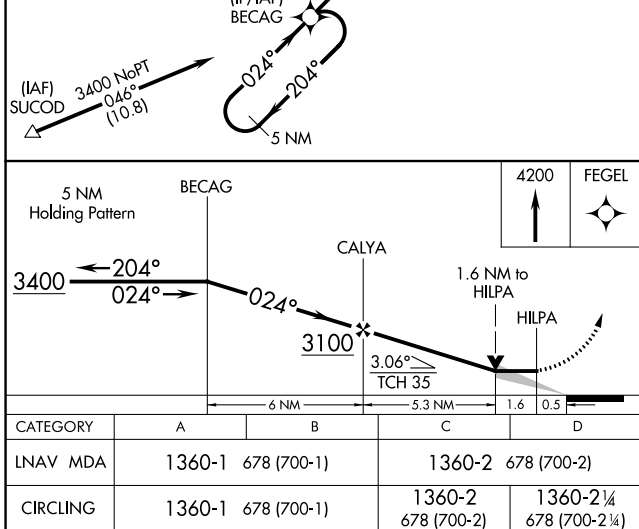

APP CRS 024°	Rwy Idg 4184 TDZE 682 Apt Elev 682
------------------------	---

RNAV (GPS) RWY 3

MINCHUMINA (MHM) (PAMH)

	DME/DME RNP-0.3 NA. Circling NA west of Rwy 3-21.
--	--

MISSED APPROACH: Climb to 4200 direct FEGEL and hold.

AWOS-3P 135.55	ANCHORAGE CENTER 120.9 319.2	FAIRBANKS RADIO 122.2	CTAF 122.9
--------------------------	--	---------------------------------	----------------------

CATEGORY	A	B	C	D
LNVA MDA	1360-1	678 (700-1)	1360-2	678 (700-2)
CIRCLING	1360-1	678 (700-1)	1360-2 678 (700-2)	1360-2¼ 678 (700-2¼)

AK, 22 APR 2021 to 17 JUN 2021

AK, 22 APR 2021 to 17 JUN 2021