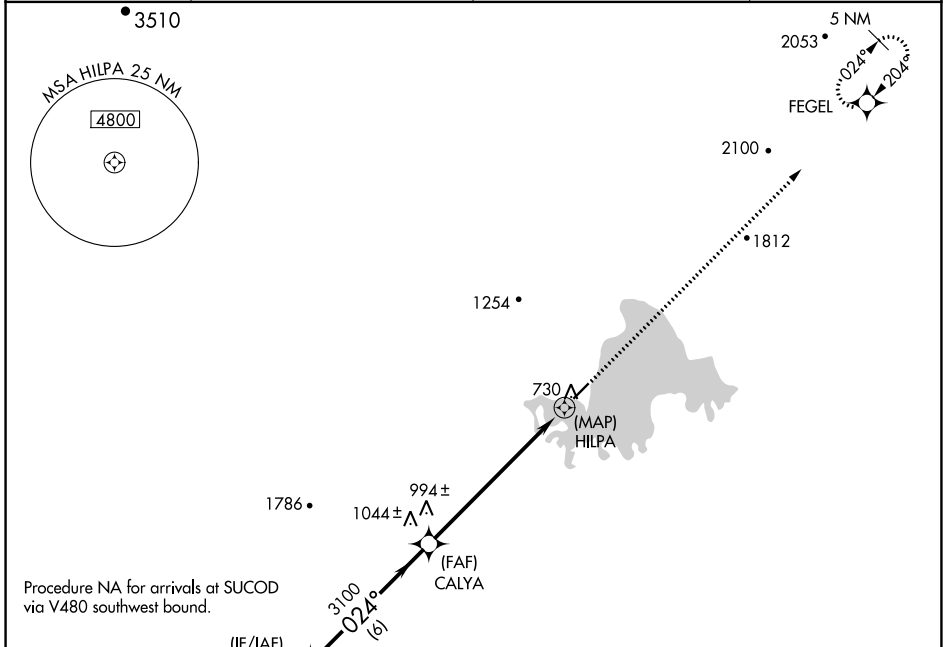

APP CRS 024°	Rwy Idg 4184 TDZE 682 Apt Elev 682
------------------------	---

RNAV (GPS) RWY 3

MINCHUMINA (MHM) (PAMH)

	DME/DME RNP-0.3 NA. Circling NA west of Rwy 3-21.
--	--

MISSED APPROACH: Climb to 4200 direct FEGEL and hold.

AWOS-3P 135.55	ANCHORAGE CENTER 120.9 319.2	FAIRBANKS RADIO 122.2	CTAF 122.9
--------------------------	--	---------------------------------	----------------------

CATEGORY	A	B	C	D
LNVA MDA	1360-1	678 (700-1)	1360-2	678 (700-2)
CIRCLING	1360-1	678 (700-1)	1360-2 678 (700-2)	1360-2¼ 678 (700-2¼)

AK, 22 APR 2021 to 17 JUN 2021

AK, 22 APR 2021 to 17 JUN 2021